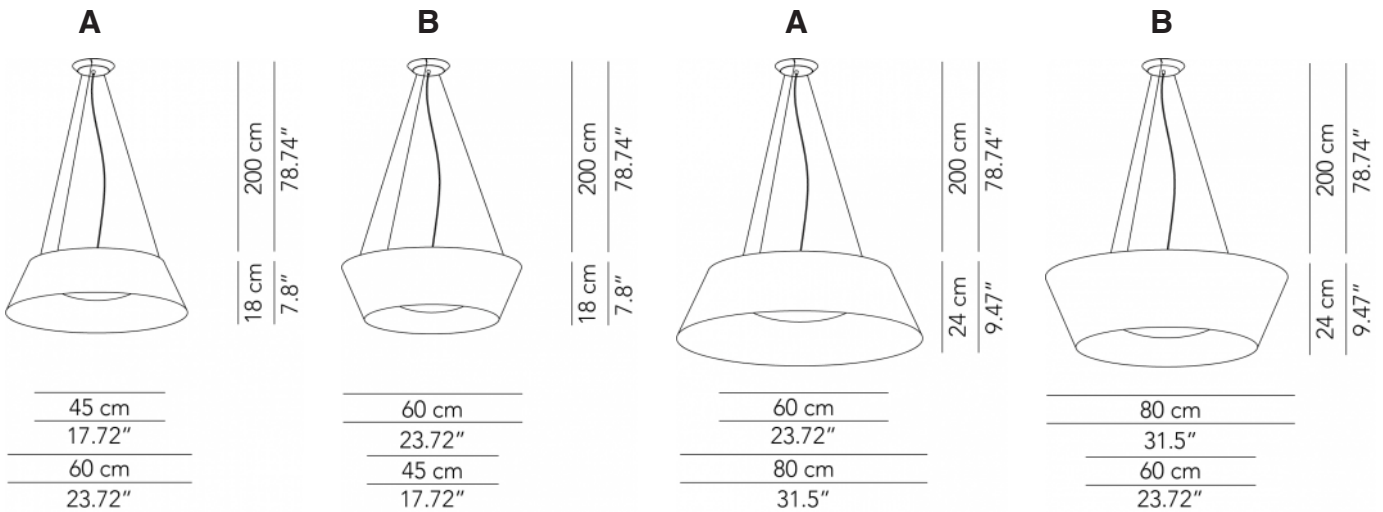

REVERSE™

SUSPENSION

TYPE:

PROJECT NAME:

Reverse Small A - ø 60	ø 60 x 18 cm 5 Kg	lamp type 1 led module 19.3W luminous efficacy 2900 Lm light colour 2700 K cri >80	L82REAESO060C04
Reverse Small B - ø 60	ø 60 x 18 cm 5 Kg	lamp type 1 led module 19.3W luminous efficacy 2900 Lm light colour 2700 K cri >80	L82REBESO060C04
Reverse Large A - ø 80	ø 80 x 24 cm 7 Kg	lamp type 1 led module 29.3W luminous efficacy 3900 Lm light colour 2700 K cri >80	L82REAESO080C07
Reverse Large B - ø 80	ø 80 x 24 cm 7 Kg	lamp type 1 led module 29.3W luminous efficacy 3900 Lm light colour 2700 K cri >80	L82REBESO080C07

ORDERING INFO

Model (Order Code)	Finish	LED	Voltage	Dimming
		☐ 2700K	☐ 120V	☐ LTE (Leading/Trailing Edge Dim)
		☐ 3000K	☐ 277V	☐ 0-10V (0-10V)
		☐ 4000K		

Intertek

Fixture comes with a 4" backplate that mounts to a standard junction box. Please note: 277V is only compatible with 0-10V dimming.

SPECIFICATION SHEET

Luminart®

WWW.LUMINARTLIGHTING.COM
Last updated: 11/10/20