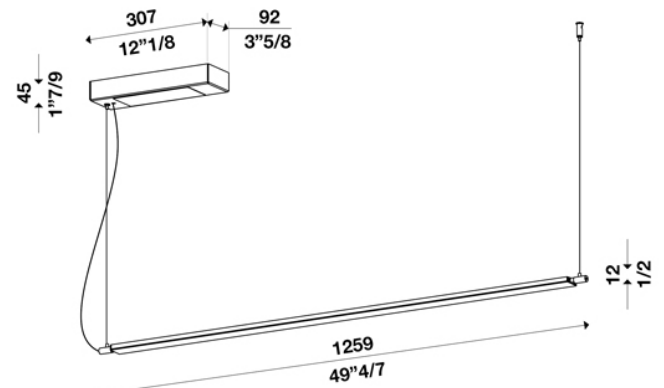

RIGA™ SP

SUSPENSION - 49.5"

TYPE:

PROJECT NAME:

Technical data

Light source	LED
Circuit structure	LED module
Light emission direction	adjustable task lighting
Power	30.4 W
Lumens	3370 lm
Colour temperature	3000K
Colour rendering index	80 CRI

Technical drawing

Size ref. image mm - inch

Comes with 6' suspension aircraft cables. Custom cable lengths also available.

Finishes casing

Material aluminum

Canopy

Diameter (Ø) 307 x 92 mm - 12" 1/8 x 3" 5/8 inch
 Height 45 mm - 1" 7/9 inch

ORDERING INFO

L031220301A20000

Model (Order Code)

Finish

See below

Color Temp.

3000K

Voltage