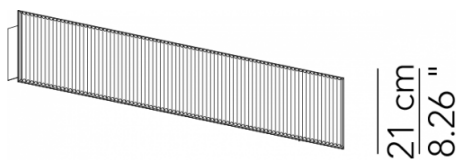

RIGHELLO™

SUSPENSION

TYPE:

PROJECT NAME:

Wall lamp - L 125	∅ 125 x 13 x 21 cm 4 Kg	lamp type 2 linear modules 48 W luminous efficacy 7600 Lm light colour 3000 K cri >80	L82RIGEAP125E01
Wall lamp - L 160	∅ 160 x 13 x 21 cm 7 Kg	lamp type 2 linear modules 56 W luminous efficacy 8960 Lm light colour 3000 K cri >80	L82RIGEAP160E01

125 cm   13 cm
49.21"   5.11"