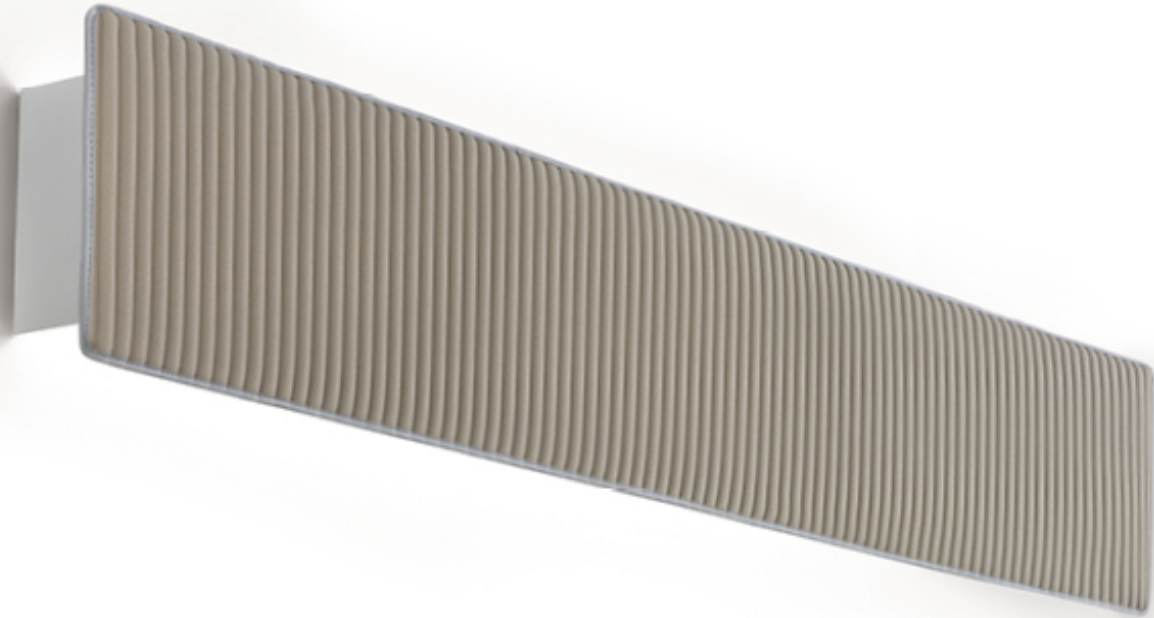

## Finish

IP20

Lampshade:

Wool

Fabric lampshade,  
metal structure

Uplight and  
downlight: L 125 Up  
2560 lm - Down  
5120 lm / L 160 Up  
2560 lm - Down  
6400 lm

SPECIFICATION SHEET

**Luminart®**