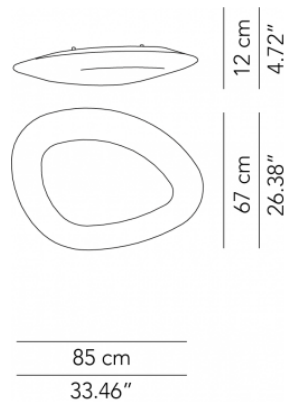

RING™

CEILING / WALL

TYPE:

PROJECT NAME:

Large wall/ceiling lamp - L 85	ø 85 x 12 cm 7 Kg	lamp type 1 led module 23 W luminous efficacy 3628 Lm light color 2700 K cri >80	L82RINEAP085L04

Maxi wall/ceiling lamp - L 125	ø 125 x 12 cm 9 Kg	lamp type 1 led module 88,2 W luminous efficacy 12380 Lm light color 2700 K cri >80	L82RINEAP125L07

ORDERING INFO

Model (Order Code)	Finish	LED	Voltage	Dimming
		☐ 2700K ☐ 3000K ☐ 4000K	☐ 120V ☐ 277V	☐ LTE (Leading/Trailing Edge Dim) ☐ 010V (0-10V)

Intertek

Please note: 277V is only compatible with 0-10V dimming.

RING 85