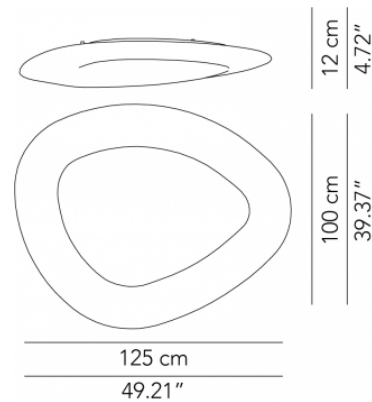

RING™

CEILING / WALL

TYPE:

PROJECT NAME:

Large wall/ceiling lamp - L 85	ø 85 x 12 cm 7 Kg	lamp type 1 led module 23 W luminous efficacy 3628 Lm light color 2700 K cri >80	L82RINEAP085L04

Maxi wall/ceiling lamp - L 125	ø 125 x 12 cm 9 Kg	lamp type 1 led module 88,2 W luminous efficacy 12380 Lm light color 2700 K cri >80	L82RINEAP125L07

ORDERING INFO

Model (Order Code)	Finish	LED	Voltage	Dimming
		☐ 2700K ☐ 3000K ☐ 4000K	☐ 120V ☐ 277V	☐ LTE (Leading/Trailing Edge Dim) ☐ 010V (0-10V)

Intertek

Please note: 277V is only compatible with 0-10V dimming.

RING 125

SPECIFICATION SHEET