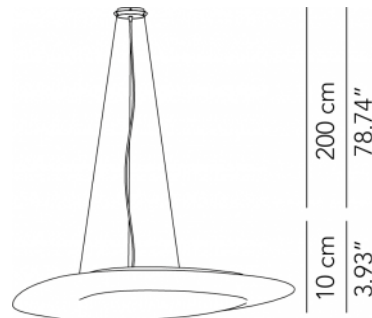

Large suspension lamp - L 85

ø 85 x 10 cm
7 Kg

lamp type 1 led module 23W
luminous efficacy 3628 Lm
light colour 2700 K
cri >80

L82RINESO085L04

Maxi suspension lamp - L 125

ø 125 x 10 cm
9 Kg

lamp type 1 led module 88.2W
luminous efficacy 11780 Lm
light colour 2700 K
cri >80

 Fixture comes with a 4" backplate that mounts to a standard junction box. Please note: 277V is only compatible with 0-10V dimming.

RING 85

85 cm
33.46"

RING 100

125 cm
49.21"

SPECIFICATION SHEET