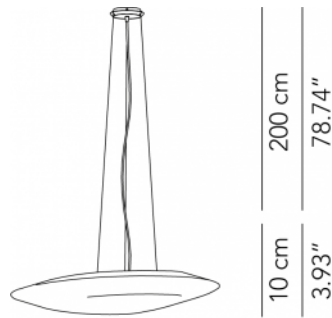

Large suspension lamp - L 85

ø 85 x 10 cm
7 Kg

lamp type 1 led module 23W
luminous efficacy 3628 Lm
light colour 2700 K
cri >80

L82RINESO085L04

Maxi suspension lamp - L 125

ø 125 x 10 cm
9 Kg

lamp type 1 led module 88.2W
luminous efficacy 11780 Lm
light colour 2700 K
cri >80

 Fixture comes with a 4" backplate that mounts to a standard junction box. Please note: 277V is only compatible with 0-10V dimming.

RING 85

85 cm
33.46"

RING 100

125 cm
49.21"

SPECIFICATION SHEET