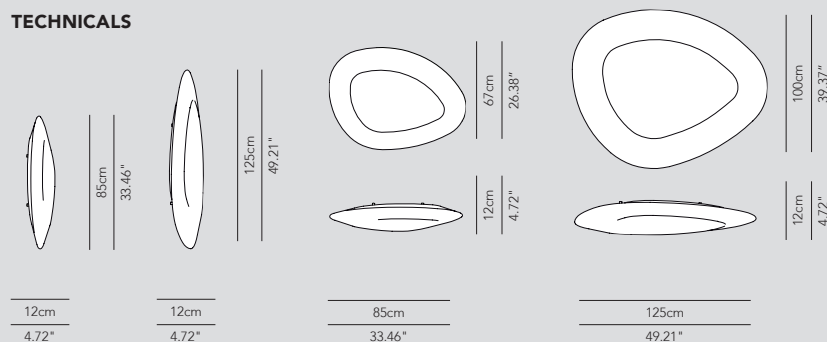

**INDOOR**

**RINEAP085L01**

→ ø 85 × h 12 cm – kg. 7,00

**RINEAP125L01**

→ ø 120 × h 12 cm – kg. 9,00

*applique/plafoniera, wall/ceiling lamp, applique/plafonnier, Wand-/Deckenleuchte, applique/techo*

→ ø 85

⚡ 2 × FC T5 1 40+22W

⚡ 2 × modulo LED 1×18+1×34,1W 3000K (5600 lm), modulo LED 1×18+1×34,1W 3000K (5600 lm)

→ ø 125

⚡ 4 × FC T5 2 × 40+2 × 22W

⚡ 4 × modulo LED 2×18 + 2×34,1W 3000K (11200 lm), modulo LED 2×18 + 2×34,1W 3000K (11200 lm)

**INDOOR IP 20**

\* Intertek

**TECHNICALS**

**FINISHES**

- LYCRA SFODERABILE E LAVABILE A 30°
- LYCRA REMOVABLE AND WASHABLE AT 30°
- LYCRA DÉHOUSSABLE ET LAVABLE À 30°
- ABNEHMBARES UND MIT 30° WASCHBARES LYCRA.
- LYCRA DESENFUNDABLE Y LAVABLE A 30°