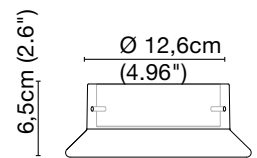

SPECIFICATION SHEET

VOLTAGE 120V 220V 277V

Ceiling/wall lamp IP65 for outdoor use. Aluminum body is anodized and white painted, opal methacrylate screen. Polished pressed extra-clear glass diffuser. The lamp is fitted with 700Lm latest generation LED plate for main supply 120V.