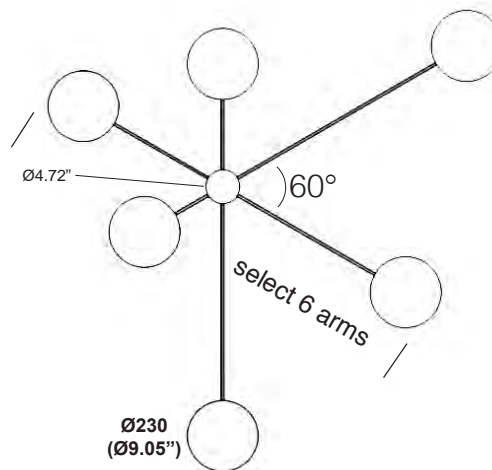

6 arms example

round control 6