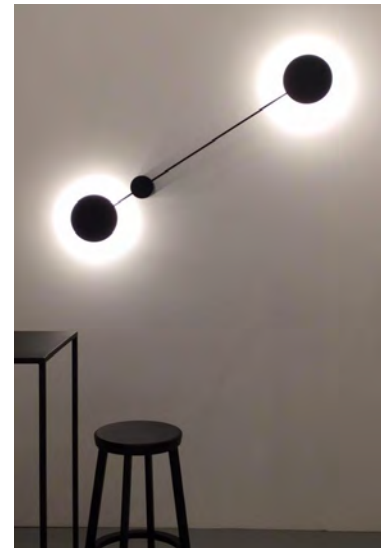

distance from arms to ceiling: 4"

distance between each arm hole:
4" on 4x arm base, 2.66" on 6x arm base

voltage	120V
gear	incorporated (TRIAC)
diameter	120 mm (4.72")
height	160 mm (6.29")

order code base 2-arm

white	T100H1DWL
black	T100H1DZL

order code base 4-arm

white	T100H2DWL
black	T100H2DZL

order code base 6-arm

white	T100H3DWL
black	T100H3DZL

round control arm 1

Ø230
(Ø9.05")

lamp type	LED
colour temp.	2700K
max. watt	13W
voltage	350mA
lumens	1546
gear	not incorporated
length	370 mm (14.56")
height	230 mm (9.05")

order code

white	T100P1DWL
black	T100P1DZL

round control arm 2

Ø230
(Ø9.05")

lamp type	LED
colour temp.	2700K
max. watt	13W
voltage	350mA
lumens	1546
gear	not incorporated
length	510 mm (20.07")
height	230 mm (9.05")

order code

white	T100P2DWL
black	T100P2DZL

round control arm 3

Ø230
(Ø9.05")

lamp type	LED
colour temp.	2700K
max. watt	13W
voltage	350mA
lumens	1546
gear	not incorporated
length	660 mm (25.98")
height	230 mm (9.05")

order code

white	T100P3DWL
black	T100P3DZL

round control arm 4

Ø230
(Ø9.05")

lamp type	LED
colour temp.	2700K
max. watt	13W
voltage	350mA
lumens	1546
gear	not incorporated
length	810 mm (31.88")
height	230 mm (9.05")

order code

white	T100P4DWL
black	T100P4DZL

round control arm 5

Ø230
(Ø9.05")

lamp type	LED
colour temp.	2700K
max. watt	13W
voltage	350mA
lumens	1546
gear	not incorporated
length	960 mm (37.79")
height	230 mm (9.05")

order code

white	T100P5DWL
black	T100P5DZL

SPECIFICATION SHEET

ORDERING INFO

Model (Order Codes)

Remote Driver Options

- ☐ 120V Phase Dimming
- ☐ 120V 0-10V Dimming
- ☐ 277V 0-10V Dimming

Luminart®

WWW.LUMINARTLIGHTING.COM