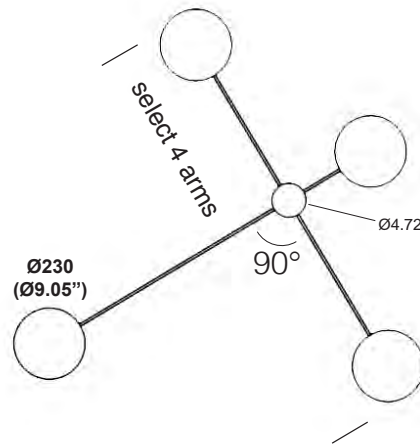

4 arms example

round control 4