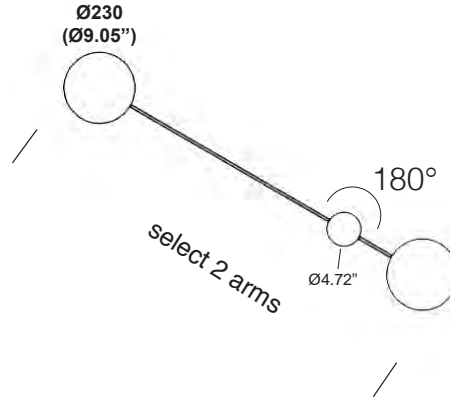

order code

white	T100P2DWL
black	T100P2DZL

round control arm 3

Ø230
(Ø9.05")

lamp type	LED
colour temp.	2700K
max. watt	13W
voltage	350mA
lumens	1546
gear	not incorporated
length	660 mm (25.98")
height	230 mm (9.05")

order code

white	T100P3DWL
black	T100P3DZL

round control arm 4

Ø230
(Ø9.05")

lamp type	LED
colour temp.	2700K
max. watt	13W
voltage	350mA
lumens	1546
gear	not incorporated
length	810 mm (31.88")
height	230 mm (9.05")

order code

white	T100P4DWL
black	T100P4DZL

round control arm 5

Ø230
(Ø9.05")

lamp type	LED
colour temp.	2700K
max. watt	13W
voltage	350mA
lumens	1546
gear	not incorporated
length	960 mm (37.79")
height	230 mm (9.05")

WWW.LUMINARTLIGHTING.COM

ROUND CONTROL™

CEILING/WALL

TYPE:

PROJECT NAME:

2 arms example

round control 2

4 arms example