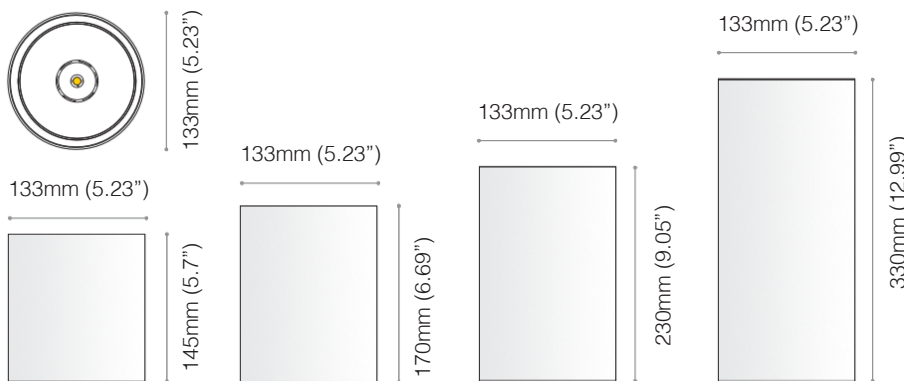

PROJECT NAME:

The classic shape of the ROXX series is based on a tube with a diameter of 133mm (5.23"). Set back towards the center, the integrated LED light source provides a wide protection angle and high illumination intensity with exceptionally low glare. High color rendering and absence of flickering ensure visual comfort and care for the user's eyes. ROXX is a tiltable luminaire, available in three different body lengths, allowing for the creation of interesting compositions while directing the light stream in the desired direction.

Power input, flux: LED 8W 590lm

Color rendering: CRI 98

Finish options:

Black, White, Dust, Terracotta, Ocean Grey, Gold

Ingress protection: IP20

Input [W]	Lum. flux of light source [lm]		
	12°	31°	45°
8W	590lms	590lms	580lms

ROXX™ 15W

CEILING

TYPE:

PROJECT NAME:

The classic shape of the ROXX series is based on a tube with a diameter of 133mm (5.23"). Set back towards the center, the integrated LED light source provides a wide protection angle and high illumination intensity with exceptionally low glare. High color rendering and absence of flickering ensure visual comfort and care for the user's eyes. ROXX is a tiltable luminaire, available in three different body lengths, allowing for the creation of interesting compositions while directing the light stream in the desired direction.

Finish options:

Black, White, Dust, Terracotta, Ocean Grey, Gold

Power input, flux: LED 15W 1200lm

Color rendering: CRI 98

Ingress protection: IP20

Input [W]	Lum. flux of light source [lm]		
	12°	31°	45°
15W	1190 lms	1190 lms	1120 lms