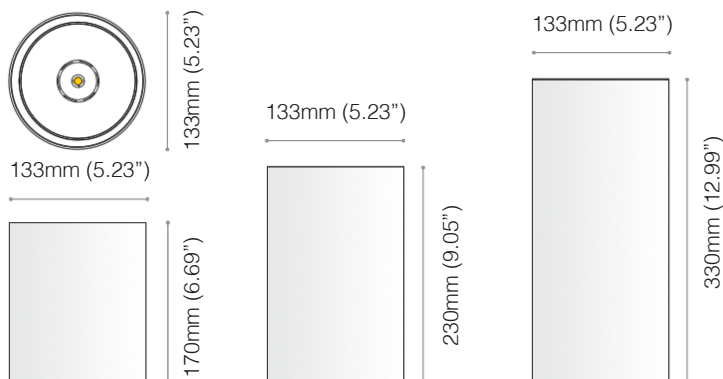

PROJECT NAME:

The classic shape of the ROXX series is based on a tube with a diameter of 133mm (5.23"). Set back towards the center, the integrated LED light source provides a wide protection angle and high illumination intensity with exceptionally low glare. High color rendering and absence of flickering ensure visual comfort and care for the user's eyes. ROXX is a tiltable luminaire, available in three different body lengths, allowing for the creation of interesting compositions while directing the light stream in the desired direction.

Power input, flux: LED 8W 590lm

Color rendering: CRI 98

Finish options:

Black, White, Dust, Terracotta, Ocean Grey, Gold

Ingress protection: IP20

Input [W]	Lum. flux of light source [lm]		
	12°	31°	45°
8W	590lms	590lms	580lms

ROXX™ 15W

CEILING

TYPE:

PROJECT NAME:

The classic shape of the ROXX series is based on a tube with a diameter of 133mm (5.23"). Set back towards the center, the integrated LED light source provides a wide protection angle and high illumination intensity with exceptionally low glare. High color rendering and absence of flickering ensure visual comfort and care for the user's eyes. ROXX is a tiltable luminaire, available in three different body lengths, allowing for the creation of interesting compositions while directing the light stream in the desired direction.

Finish options:

Black, White, Dust, Terracotta, Ocean Grey, Gold

Power input, flux: LED 15W 1200lm

Color rendering: CRI 98

Ingress protection: IP20

Input [W]	Lum. flux of light source [lm]		
	12°	31°	45°
15W	1190 lms	1190 lms	1120 lms