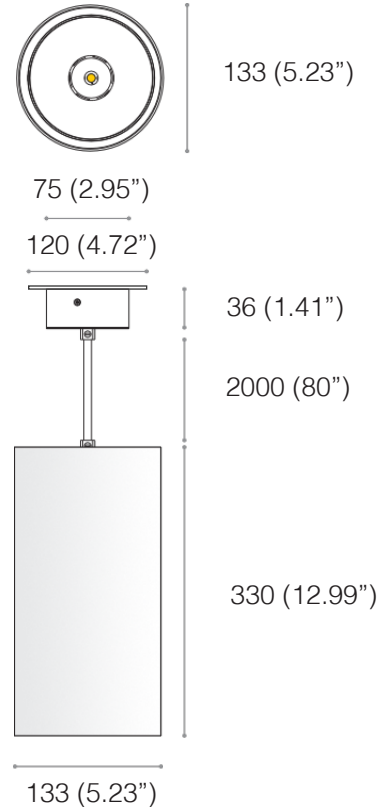

# ROXX™ 230

SUSPENSION

TYPE:

PROJECT NAME:

**Finish options:**

Black, White, Dust, Terracotta, Ocean Grey, Gold

The classic shape of the Roxx series is based on a tube with a diameter of 133mm (5.23"). Set back towards the center, the integrated LED light source provides a wide protection angle and high illumination intensity with exceptionally low glare. High color rendering and absence of flickering ensure visual comfort and care for the user's eyes. Roxx in the Move version is a tiltable luminaire, available in three different body lengths, allowing for the creation of interesting compositions while directing the light stream in the desired direction. Both versions are available with halogen or integrated edge.LED light sources.

**Electrical:** High efficiency electronic power supply, rated 50,000 hours 120V-277V

<b>Input [W]</b>	8W	
<b>Lum. flux of light source [lm]</b>	spot 12°	593 lm
	medium 31°	592 lm
	wide 45°	580 lm

**ORDERING INFO**

# ROXX™ 330

SUSPENSION

TYPE:

PROJECT NAME:

**Finish options:**

Black, White, Dust, Terracotta, Ocean Grey, Gold

The classic shape of the Roxx series is based on a tube with a diameter of 133mm (5.23"). Set back towards the center, the integrated LED light source provides a wide protection angle and high illumination intensity with exceptionally low glare. High color rendering and absence of flickering ensure visual comfort and care for the user's eyes. Roxx in the Move version is a tiltable luminaire, available in three different body lengths, allowing for the creation of interesting compositions while directing the light stream in the desired direction. Both versions are available with halogen or integrated edge.LED light sources.