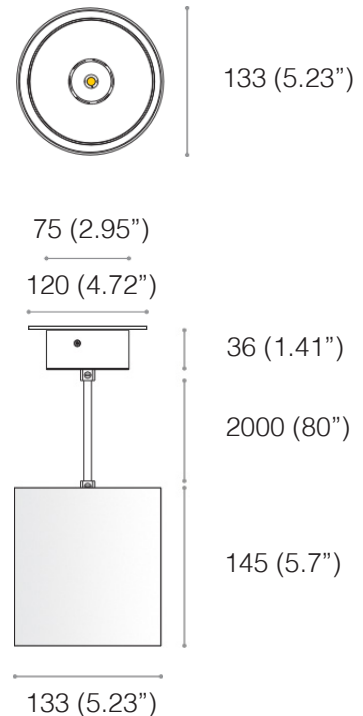

# ROXX™ 150

SUSPENSION

TYPE:

PROJECT NAME:

**Finish options:**

Black, White, Dust, Terracotta, Ocean Grey, Gold

The classic shape of the Roxx series is based on a tube with a diameter of 133mm (5.23"). Set back towards the center, the integrated LED light source provides a wide protection angle and high illumination intensity with exceptionally low glare. High color rendering and absence of flickering ensure visual comfort and care for the user's eyes. Roxx in the Move version is a tiltable luminaire, available in three different body lengths, allowing for the creation of interesting compositions while directing the light stream in the desired direction. Both versions are available with halogen or integrated edge.LED light sources.

**Color rendering:** CRI 98

**Mounting:**

Supplied with 80" (2000mm) long suspension aircraft cable (standard) and canopy.  
Custom cable length on request (Please specify).

**Materials:** Aluminum

**Ingress protection:** IP20

**Electrical:** High efficiency electronic power supply, rated 50,000 hours 120V-277V

<b>Input [W]</b>	8W	
<b>Lum. flux of light source [lm]</b>	spot 12°	593 lm
	medium 31°	592 lm
	wide 45°	580 lm

**ORDERING INFO**

# ROXX™ 230

SUSPENSION

TYPE:

PROJECT NAME:

**Finish options:**

Black, White, Dust, Terracotta, Ocean Grey, Gold

The classic shape of the Roxx series is based on a tube with a diameter of 133mm (5.23"). Set back towards the center, the integrated LED light source provides a wide protection angle and high illumination intensity with exceptionally low glare. High color rendering and absence of flickering ensure visual comfort and care for the user's eyes. Roxx in the Move version is a tiltable luminaire, available in three different body lengths, allowing for the creation of interesting compositions while directing the light stream in the desired direction. Both versions are available with halogen or integrated edge.LED light sources.