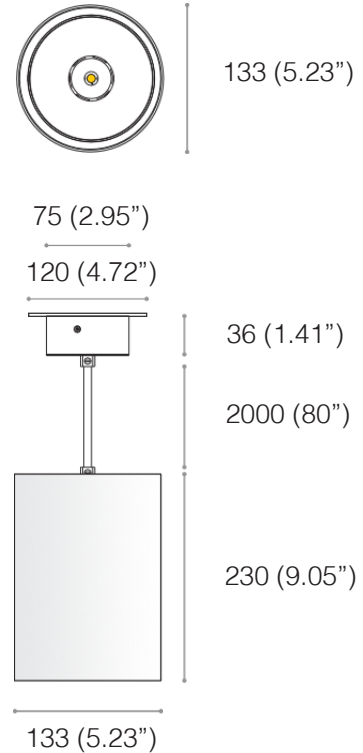

# ROXX™ 150

SUSPENSION

TYPE:

PROJECT NAME:

**Finish options:**

Black, White, Dust, Terracotta, Ocean Grey, Gold

The classic shape of the Roxx series is based on a tube with a diameter of 133mm (5.23"). Set back towards the center, the integrated LED light source provides a wide protection angle and high illumination intensity with exceptionally low glare. High color rendering and absence of flickering ensure visual comfort and care for the user's eyes. Roxx in the Move version is a tiltable luminaire, available in three different body lengths, allowing for the creation of interesting compositions while directing the light stream in the desired direction. Both versions are available with halogen or integrated edge.LED light sources.

**Electrical:** High efficiency electronic power supply, rated 50,000 hours 120V-277V

<b>Input [W]</b>	8W	
<b>Lum. flux of light source [lm]</b>	spot 12°	593 lm
	medium 31°	592 lm
	wide 45°	580 lm

**ORDERING INFO**

# ROXX™ 230

SUSPENSION

TYPE:

PROJECT NAME:

**Finish options:**

Black, White, Dust, Terracotta, Ocean Grey, Gold

The classic shape of the Roxx series is based on a tube with a diameter of 133mm (5.23"). Set back towards the center, the integrated LED light source provides a wide protection angle and high illumination intensity with exceptionally low glare. High color rendering and absence of flickering ensure visual comfort and care for the user's eyes. Roxx in the Move version is a tiltable luminaire, available in three different body lengths, allowing for the creation of interesting compositions while directing the light stream in the desired direction. Both versions are available with halogen or integrated edge.LED light sources.