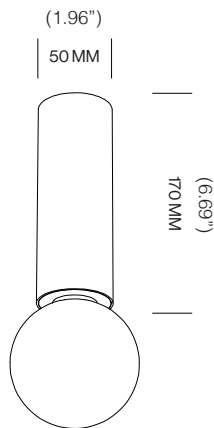

PROJECT NAME:

ROZETTA S

LAMP TYPE	RETROFIT LED
FITTING	E26
WATTAGE	15W
VOLTAGE	120V
CLASS	1

ORDER CODE

BLACK	L30T52C1IZL
CHROME	L30T52C1IAP
GOLD	L30T52C1IAD
WHITE	L30T52C1IWL

ROZETTA M

LAMP TYPE	RETROFIT LED
FITTING	E26
WATTAGE	15W
VOLTAGE	120V
CLASS	1

ORDER CODE

BLACK	L30T52C2IZL
CHROME	L30T52C2IAP
GOLD	L30T52C2IAD
WHITE	L30T52C2IWL

ROZETTA L

LAMP TYPE	RETROFIT LED
FITTING	E26
WATTAGE	15W
VOLTAGE	120V
CLASS	1

ORDER CODE

BLACK	L30T52C3IZL
CHROME	L30T52C3IAP
GOLD	L30T52C3IAD
WHITE	L30T52C3IWL

SPECIFICATION SHEET

Installation Note: Fixture comes with a 4" backplate that mounts to a standard junction box.

Luminart®

WWW.LUMINARTLIGHTING.COM