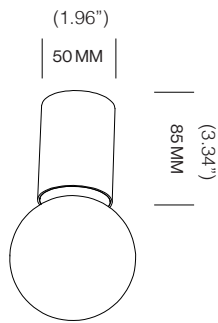

PROJECT NAME:

ROZETTA S

LAMP TYPE	RETROFIT LED
FITTING	E26
WATTAGE	15W
VOLTAGE	120V
CLASS	1

ORDER CODE

BLACK	L30T52C1IZL
CHROME	L30T52C1IAP
GOLD	L30T52C1IAD
WHITE	L30T52C1IWL

ROZETTA M

LAMP TYPE	RETROFIT LED
FITTING	E26
WATTAGE	15W
VOLTAGE	120V
CLASS	1

ORDER CODE

BLACK	L30T52C2IZL
CHROME	L30T52C2IAP
GOLD	L30T52C2IAD
WHITE	L30T52C2IWL

ROZETTA L

LAMP TYPE	RETROFIT LED
FITTING	E26
WATTAGE	15W
VOLTAGE	120V
CLASS	1

ORDER CODE

BLACK	L30T52C3IZL
CHROME	L30T52C3IAP
GOLD	L30T52C3IAD
WHITE	L30T52C3IWL

SPECIFICATION SHEET

Installation Note: Fixture comes with a 4" backplate that mounts to a standard junction box.

Luminart®

WWW.LUMINARTLIGHTING.COM