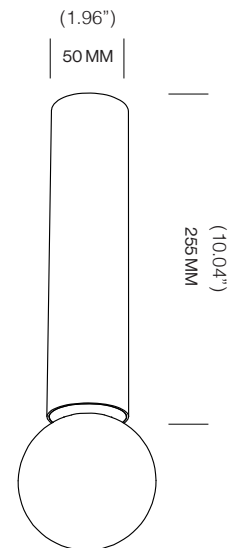

PROJECT NAME:

ROZETTA S

LAMP TYPE	RETROFIT LED
FITTING	E26
WATTAGE	15W
VOLTAGE	120V
CLASS	1

ORDER CODE

BLACK	L30T52C1IZL
CHROME	L30T52C1IAP
GOLD	L30T52C1IAD
WHITE	L30T52C1IWL

ROZETTA M

LAMP TYPE	RETROFIT LED
FITTING	E26
WATTAGE	15W
VOLTAGE	120V
CLASS	1

ORDER CODE

BLACK	L30T52C2IZL
CHROME	L30T52C2IAP
GOLD	L30T52C2IAD
WHITE	L30T52C2IWL

ROZETTA L

LAMP TYPE	RETROFIT LED
FITTING	E26
WATTAGE	15W
VOLTAGE	120V
CLASS	1

ORDER CODE

BLACK	L30T52C3IZL
CHROME	L30T52C3IAP
GOLD	L30T52C3IAD
WHITE	L30T52C3IWL

SPECIFICATION SHEET

Installation Note: Fixture comes with a 4" backplate that mounts to a standard junction box.

Luminart®

WWW.LUMINARTLIGHTING.COM