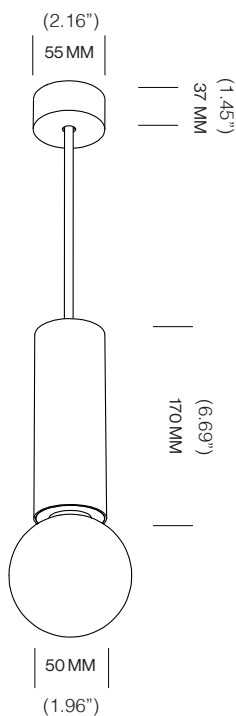

PROJECT NAME:

ROZETTA SUSPENSION S

LAMP TYPE	RETROFIT LED
FITTING	E26
WATTAGE	15W
VOLTAGE	120V
CLASS	1

ORDER CODE

BLACK	L30T52H1IZL
CHROME	L30T52H1IAP
GOLD	L30T52H1IAD
WHITE	L30T52H1IWL

ROZETTA SUSPENSION M

LAMP TYPE	RETROFIT LED
FITTING	E26
WATTAGE	15W
VOLTAGE	120V
CLASS	1

ORDER CODE

BLACK	L30T52H2IZL
CHROME	L30T52H2IAP
GOLD	L30T52H2IAD
WHITE	L30T52H2IWL

ROZETTA SUSPENSION L

LAMP TYPE	RETROFIT LED
FITTING	E26
WATTAGE	15W
VOLTAGE	120V
CLASS	1

ORDER CODE

BLACK	L30T52H3IZL
CHROME	L30T52H3IAP
GOLD	L30T52H3IAD
WHITE	L30T52H3IWL

SPECIFICATION SHEET

Installation Note: Fixture comes with a 4" backplate that mounts to a standard junction box.

Luminart®