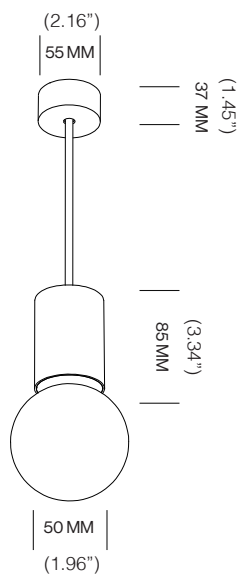

PROJECT NAME:

ROZETTA SUSPENSION S

LAMP TYPE	RETROFIT LED
FITTING	E26
WATTAGE	15W
VOLTAGE	120V
CLASS	1

ORDER CODE

BLACK	L30T52H1IZL
CHROME	L30T52H1IAP
GOLD	L30T52H1IAD
WHITE	L30T52H1IWL

ROZETTA SUSPENSION M

LAMP TYPE	RETROFIT LED
FITTING	E26
WATTAGE	15W
VOLTAGE	120V
CLASS	1

ORDER CODE

BLACK	L30T52H2IZL
CHROME	L30T52H2IAP
GOLD	L30T52H2IAD
WHITE	L30T52H2IWL

ROZETTA SUSPENSION L

LAMP TYPE	RETROFIT LED
FITTING	E26
WATTAGE	15W
VOLTAGE	120V
CLASS	1

ORDER CODE

BLACK	L30T52H3IZL
CHROME	L30T52H3IAP
GOLD	L30T52H3IAD
WHITE	L30T52H3IWL

SPECIFICATION SHEET

Installation Note: Fixture comes with a 4" backplate that mounts to a standard junction box.

Luminart®