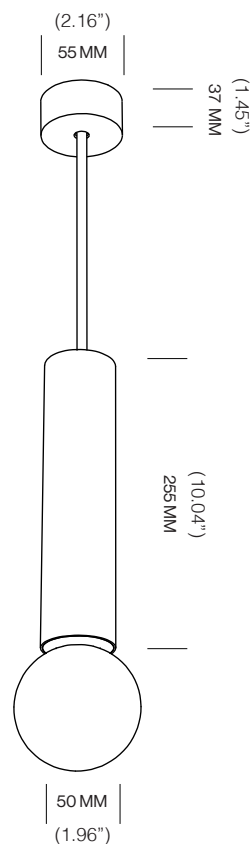

ROZETTA™

SUSPENSION

TYPE:

PROJECT NAME:

SPECIFICATION SHEET

ROZETTA™

SUSPENSION

TYPE:

PROJECT NAME:

ROZETTA SUSPENSION S

LAMP TYPE	RETROFIT LED
FITTING	E26
WATTAGE	15W
VOLTAGE	120V
CLASS	1

ORDER CODE

BLACK	L30T52H1IZL
CHROME	L30T52H1IAP
GOLD	L30T52H1IAD
WHITE	L30T52H1IWL

ROZETTA SUSPENSION M

LAMP TYPE	RETROFIT LED
FITTING	E26
WATTAGE	15W
VOLTAGE	120V
CLASS	1

ORDER CODE

BLACK	L30T52H2IZL
CHROME	L30T52H2IAP
GOLD	L30T52H2IAD
WHITE	L30T52H2IWL

ROZETTA SUSPENSION L

LAMP TYPE	RETROFIT LED
FITTING	E26
WATTAGE	15W
VOLTAGE	120V
CLASS	1

ORDER CODE

BLACK	L30T52H3IZL
CHROME	L30T52H3IAP
GOLD	L30T52H3IAD
WHITE	L30T52H3IWL

SPECIFICATION SHEET

Installation Note: Fixture comes with a 4" backplate that mounts to a standard junction box.

Luminart®