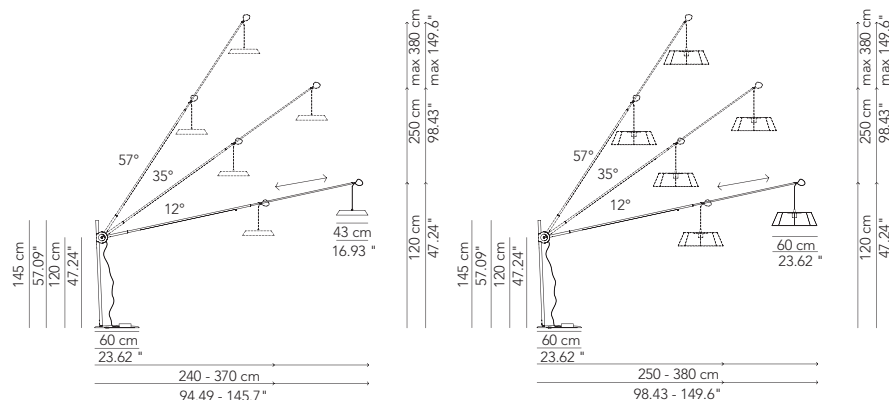

SESTANTE™

OUTDOOR WALL/FLOOR

TYPE:

PROJECT NAME:

Lamp		Dimensions	Light source	Codes
Wall lamp	Sestante	Ø 4 x 240>370 cm weight 20 Kg	lamp type 1 led module 18W luminous efficacy 2330 Lm light colour 3000K DIM 0-10V CRI > 80	SEOEAP220G01

Wall lamp

Lamp		Dimensions	Light source	Codes
Floor lamp	Sestante	Ø 60x 240>370 cm	lamp type 1 led module 18W luminous efficacy 2330 Lm light colour 3000K DIM 0-10V CRI > 80	SEOEAP220G01 SEOEAT059G01 only white or black

Floor lamp

SPECIFICATION SHEET