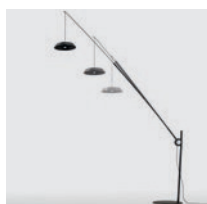

SESTANTE™

OUTDOOR WALL/FLOOR

TYPE:

PROJECT NAME:

SESTANTE

There are no boundaries to the courses that Sestante can plot with light to create highly original, evocative atmospheres. Flexibility is its main feature as it can be rotated, extended and tilted.

Blue

Metal structure iron
or aluminum diffuser

Metal parts protected
with resistant
polyester coating

SPECIFICATION SHEET

IP44/55

Rotating 160°

Telescopic
240>370 cm

Adjustable 3 heights

Hooking detail

Adjustable cable

Luminart®

WWW.LUMINARTLIGHTING.COM
Last updated: 6/03/19