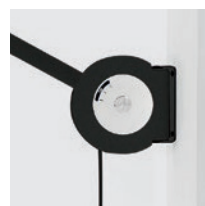

White

Anthracite

Lime

Blue

Metal structure iron
or aluminum diffuser

Metal parts protected
with resistant
polyester coating

SPECIFICATION SHEET

IP44/55

Rotating 160°

Telescopic
240>370 cm

Adjustable 3 heights

Hooking detail

Adjustable cable

Luminart®

WWW.LUMINARTLIGHTING.COM
Last updated: 6/03/19

SESTANTE™