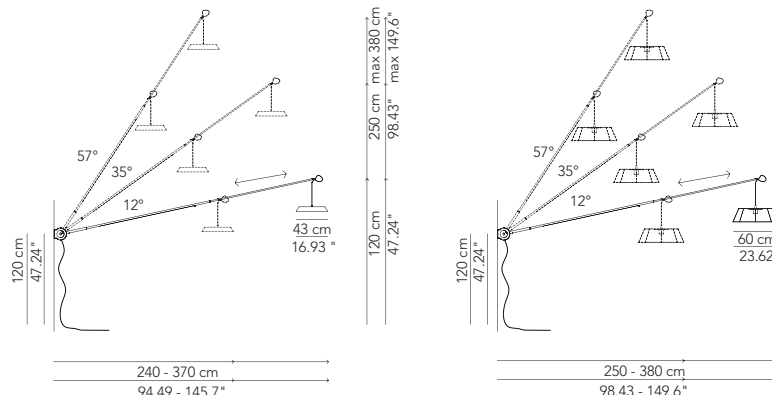

SPECIFICATION SHEET

Luminart®

WWW.LUMINARTLIGHTING.COM
Last updated: 6/03/19

SESTANTE™

OUTDOOR WALL/FLOOR

TYPE:

PROJECT NAME:

Lamp		Dimensions	Light source	Codes
Wall lamp	Sestante	Ø 4 x 240>370 cm weight 20 Kg	lamp type 1 led module 18W luminous efficacy 2330 Lm light colour 3000K DIM 0-10V CRI > 80	SEOEAP220G01

Wall lamp

Lamp		Dimensions	Light source	Codes
Floor lamp	Sestante	Ø 60x 240>370 cm	lamp type 1 led module 18W luminous efficacy 2330 Lm light colour 3000K DIM 0-10V CRI > 80	SEOEAP220G01 SEOEAT059G01 only white or black

Rotating 160°

Telescopic
240>370 cm

Adjustable 3 heights

Hooking detail

Adjustable cable

Luminart®

WWW.LUMINARTLIGHTING.COM
Last updated: 6/03/19

SESTANTE™