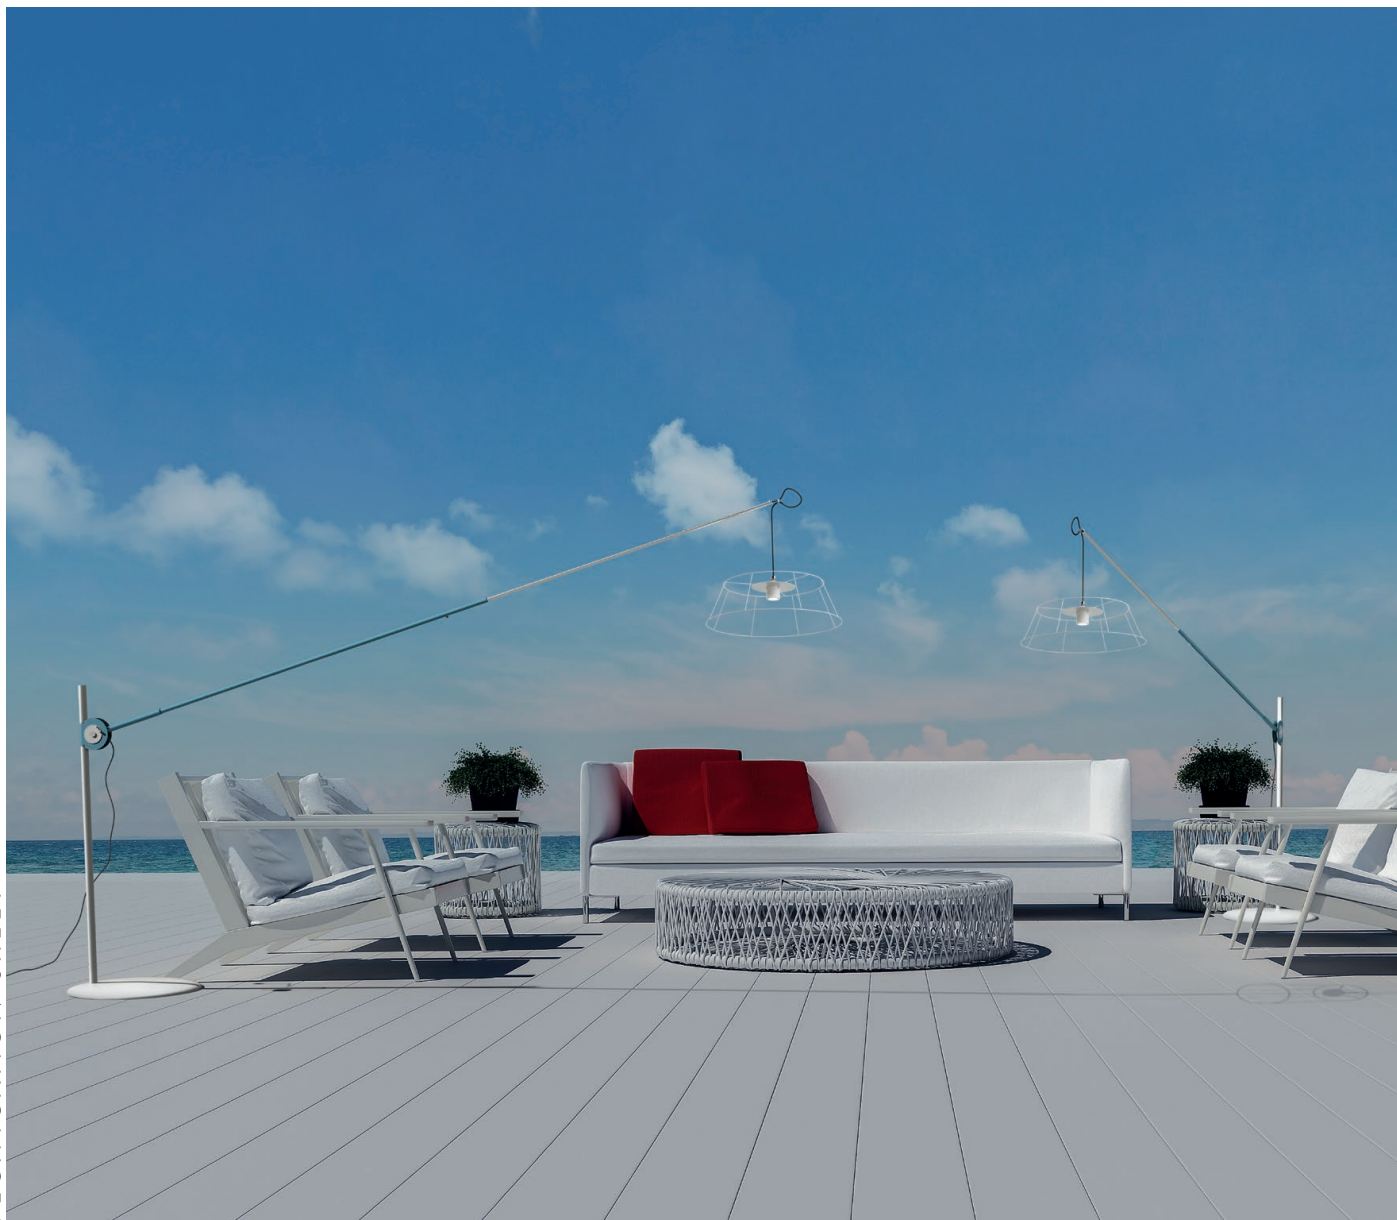

SESTANTE™

OUTDOOR WALL/FLOOR

TYPE:

PROJECT NAME:

SESTANTE

There are no boundaries to the courses that Sestante can plot with light to create highly original, evocative atmospheres. Flexibility is its main feature as it can be rotated, extended and tilted.

SPECIFICATION SHEET

Luminart®

WWW.LUMINARTLIGHTING.COM
Last updated: 6/03/19

SESTANTE™

OUTDOOR WALL/FLOOR

TYPE:

PROJECT NAME:

Lamp		Dimensions	Light source	Codes
Wall lamp	Sestante	Ø 4 x 240>370 cm weight 20 Kg	lamp type 1 led module 18W luminous efficacy 2330 Lm light colour 3000K DIM 0-10V CRI > 80	SEOEAP220G01

Rotating 160°

Telescopic
240>370 cm

Adjustable 3 heights

Hooking detail

Adjustable cable

Luminart®

WWW.LUMINARTLIGHTING.COM
Last updated: 6/03/19

SESTANTE™