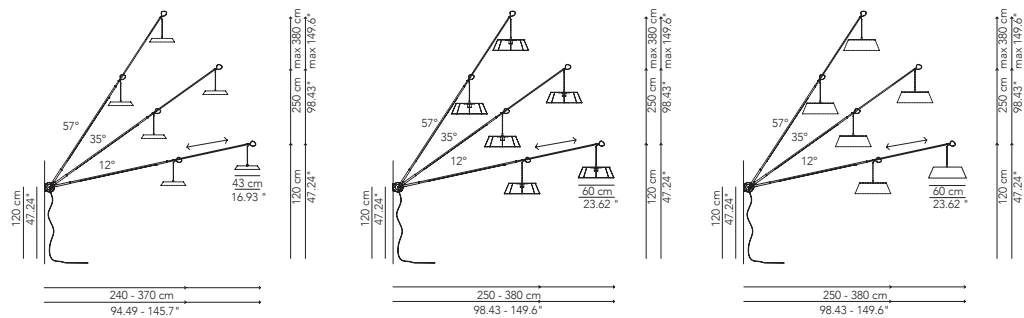

Luminart®

WWW.LUMINARTLIGHTING.COM