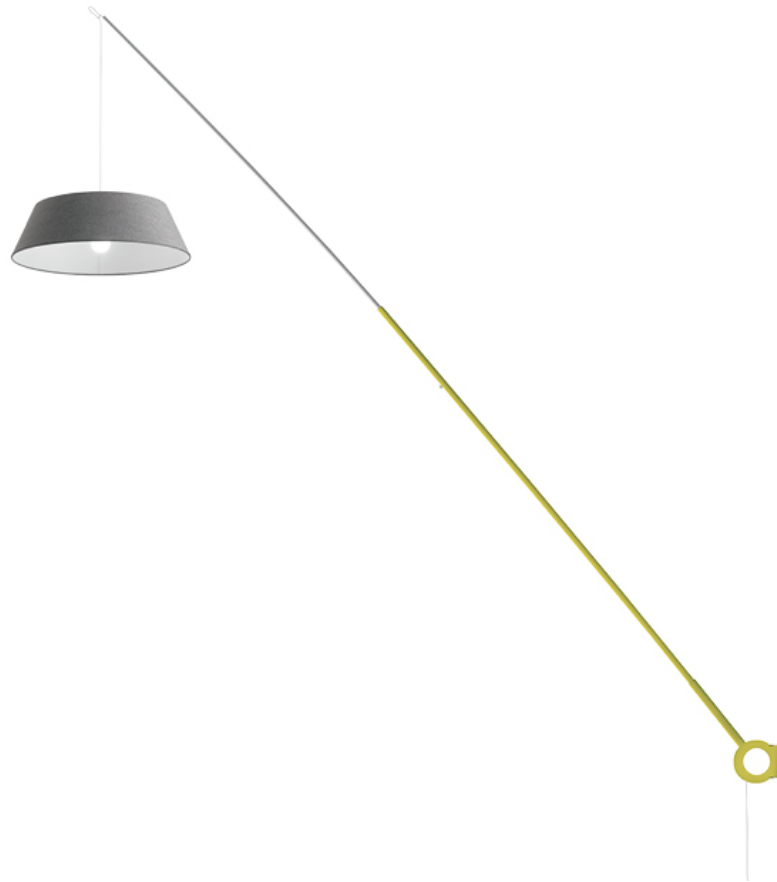

Lime

Blue

Diffuser textile

Cotton

Washable

Wool

Metal structure
fabric, iron or
aluminum lampshade

IP20

LIGHTING
DATA

PATENT
PENDING

*

Rotating 160°

Telescopic
240>370 cm

Adjustable 3 heights

Hooking detail

Adjustable cable