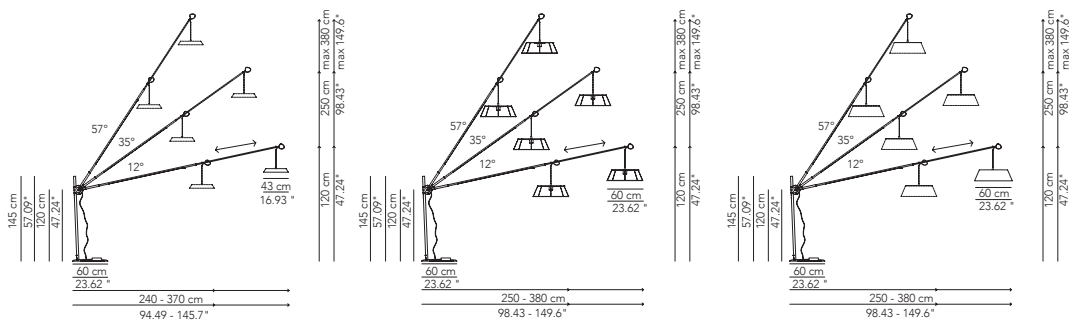

SPECIFICATION SHEET

Luminart®

WWW.LUMINARTLIGHTING.COM