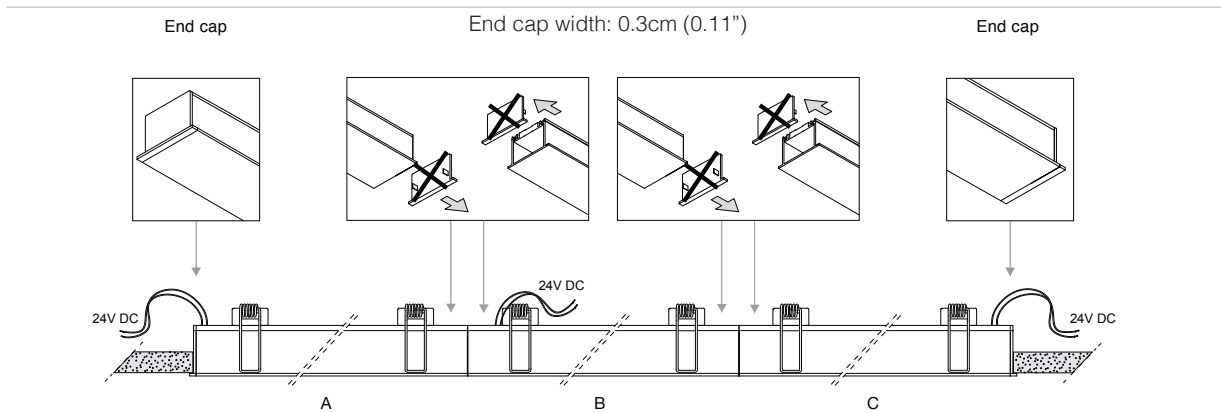

SPECIFICATION SHEET

Luminart®

WWW.LUMINARTLIGHTING.COM
Last updated: 9/06/19

SKYLINE™ MAXI

RECESSED

TYPE:

PROJECT NAME:

Length	
Standard Lengths	Custom Lengths
<p>2', 4', 6', and 8' precut lengths available. These pieces can be joined together to form longer runs.</p> <p>2' 24"</p> <p>4' 48"</p> <p>6' 72"</p> <p>8' 96"</p>	<p>Custom lengths are available in increments of 4", up to 8'. These can be combined with standard lengths to create, for example, a run that is 4'8". Please remember to add 0.3cm (0.11") x2 for the end caps.</p> <p>4"</p>