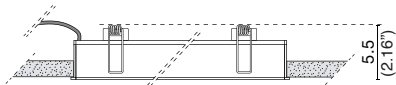

PROJECT NAME:

L676655

1 kg.

See next page for lengths

.01

101.5X4.8 cm.
(39.96"X1.88")

ORDERING INFO

Model	Length	Wattage	LED	Dimming	Voltage	Configuration Notes
○ L676655	○ 02: 2'	○ 5W/FT	○ 27K (2700K)	○ LTE (Leading/ Trailing Edge Dim)	○ 120V ○ 277V	
	○ 04: 4'	○ 7W/FT				
	○ 06: 6'		○ 30K (3000K)			
	○ 08: 8'		○ 40K (4000K)			○ 010V (0-10V)
	○ Custom					

SPECIFICATION SHEET

Luminart®

WWW.LUMINARTLIGHTING.COM
Last updated: 9/06/19

SKYLINE™ MAXI

RECESSED

TYPE:

PROJECT NAME:

Length	
Standard Lengths	Custom Lengths
<p>2', 4', 6', and 8' precut lengths available. These pieces can be joined together to form longer runs.</p> <p>2' 24"</p> <p>4' 48"</p> <p>6' 72"</p> <p>8' 96"</p>	<p>Custom lengths are available in increments of 4", up to 8'. These can be combined with standard lengths to create, for example, a run that is 4'8". Please remember to add 0.3cm (0.11") x2 for the end caps.</p> <p>4"</p>