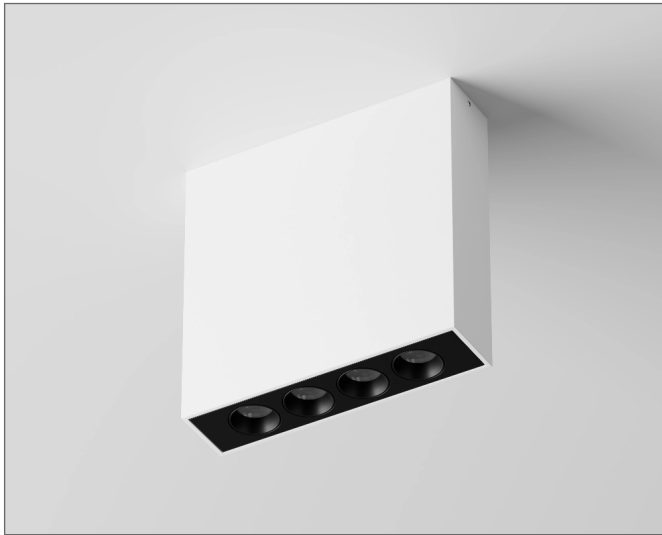

SLIVER™ 3

CEILING

TYPE:

PROJECT NAME:

Sliver is a line of lighting fixtures comprising 2 models that differ in size and power. Sliver 3 provides a universal beam of light with a 48-degree angle, ensuring even illumination. The fixtures feature a minimalist design, perfect for modern arrangements.

Color rendering: CRI 90

Installation: Surface mounted, Ceiling

Materials: Aluminum

Ingress protection: IP20

Electrical: High efficiency electronic power supply, rated 50,000 hours 120V-277V

Input [W] 6.5W

Lum. flux of light source [lm] 48° 563 lm

Finish options:

Black, White, Dust, Terracotta, Ocean Grey, Gold

SPECIFICATION SHEET

ORDERING INFO

L543.1331

B

Model (Order Code)	Housing Finish	Inside Finish	LED	Installation Type	Dimming Options
<input type="radio"/> L543.1331 6.5W	<input type="radio"/> B: Black <input type="radio"/> W: White <input type="radio"/> T: Terracotta <input type="radio"/> OG: Ocean Grey <input type="radio"/> D: Dust <input type="radio"/> G: Gold	<input type="radio"/> B: Black	<input type="radio"/> 27: 2700K <input type="radio"/> 30: 3000K <input type="radio"/> 40: 4000K	<input type="radio"/> Remote driver no blackplate <input type="radio"/> Integral driver with 4.5" square backplate	<input type="radio"/> 120V LTE <input type="radio"/> 120V-277V 0-10V

SLIVER™ 4

CEILING

TYPE:

PROJECT NAME:

Sliver is a line of lighting fixtures comprising 2 models that differ in size and power. Sliver 4 provides a universal beam of light with a 50-degree angle, ensuring even illumination. The fixtures feature a minimalist design, perfect for modern arrangements.