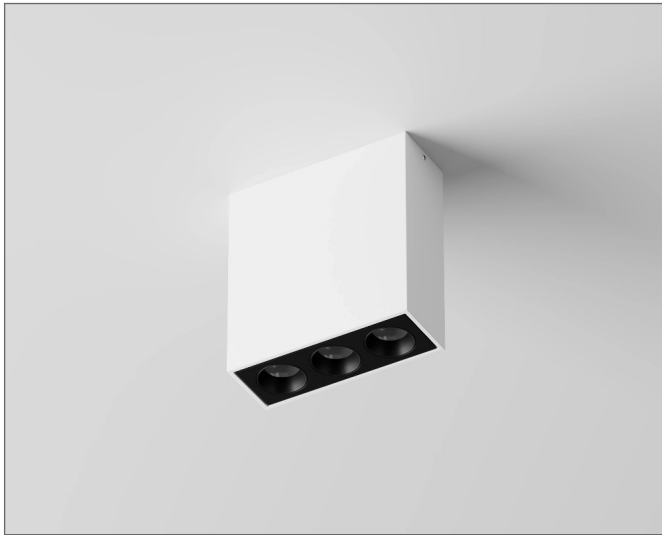

SLIVER™ 3

CEILING

TYPE:

PROJECT NAME:

Sliver is a line of lighting fixtures comprising 2 models that differ in size and power. Sliver 3 provides a universal beam of light with a 48-degree angle, ensuring even illumination. The fixtures feature a minimalist design, perfect for modern arrangements.

Color rendering: CRI 90

Installation: Surface mounted, Ceiling

Materials: Aluminum

Ingress protection: IP20

Electrical: High efficiency electronic power supply, rated 50,000 hours 120V-277V

Input [W] 6.5W

Lum. flux of light source [lm] 48° 563 lm

Finish options:

Black, White, Dust, Terracotta, Ocean Grey, Gold

SPECIFICATION SHEET

ORDERING INFO

L543.1331

B

Model (Order Code)	Housing Finish	Inside Finish	LED	Installation Type	Dimming Options
<input type="radio"/> L543.1331 6.5W	<input type="radio"/> B: Black <input type="radio"/> W: White <input type="radio"/> T: Terracotta <input type="radio"/> OG: Ocean Grey <input type="radio"/> D: Dust <input type="radio"/> G: Gold	<input type="radio"/> B: Black	<input type="radio"/> 27: 2700K <input type="radio"/> 30: 3000K <input type="radio"/> 40: 4000K	<input type="radio"/> Remote driver no blackplate <input type="radio"/> Integral driver with 4.5" square backplate	<input type="radio"/> 120V LTE <input type="radio"/> 120V-277V 0-10V

SLIVER™ 4

CEILING

TYPE:

PROJECT NAME:

Sliver is a line of lighting fixtures comprising 2 models that differ in size and power. Sliver 4 provides a universal beam of light with a 50-degree angle, ensuring even illumination. The fixtures feature a minimalist design, perfect for modern arrangements.