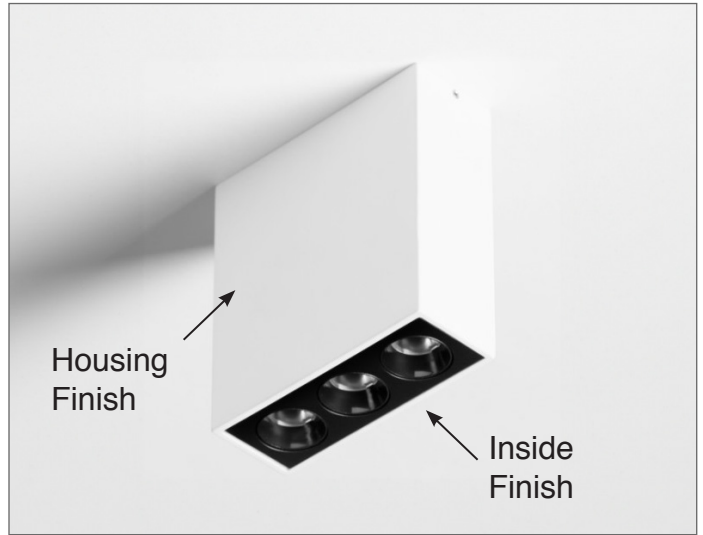

SLIVER™ 3

CEILING

TYPE:

PROJECT NAME:

Sliver is a line of lighting fixtures comprising 2 models that differ in size and power. Sliver 3 provides a universal beam of light with a 48-degree angle, ensuring even illumination. The fixtures feature a minimalist design, perfect for modern arrangements.

Color rendering: CRI 90

Installation: Surface mounted, Ceiling

Materials: Aluminum

Ingress protection: IP20

Electrical: High efficiency electronic power supply, rated 50,000 hours 120V-277V

Input [W] 6.5W

Lum. flux of light source [lm] 48° 563 lm

SLIVER™ 4

CEILING

TYPE:

PROJECT NAME:

Sliver is a line of lighting fixtures comprising 2 models that differ in size and power. Sliver 4 provides a universal beam of light with a 50-degree angle, ensuring even illumination. The fixtures feature a minimalist design, perfect for modern arrangements.

Color rendering: CRI 90

Installation: Surface mounted, Ceiling

Materials: Aluminum

Ingress protection: IP20

Electrical: High efficiency electronic power supply, rated 50,000 hours 120V-277V

Input [W] 11W

Lum. flux of light source [lm] 50° 794 lm