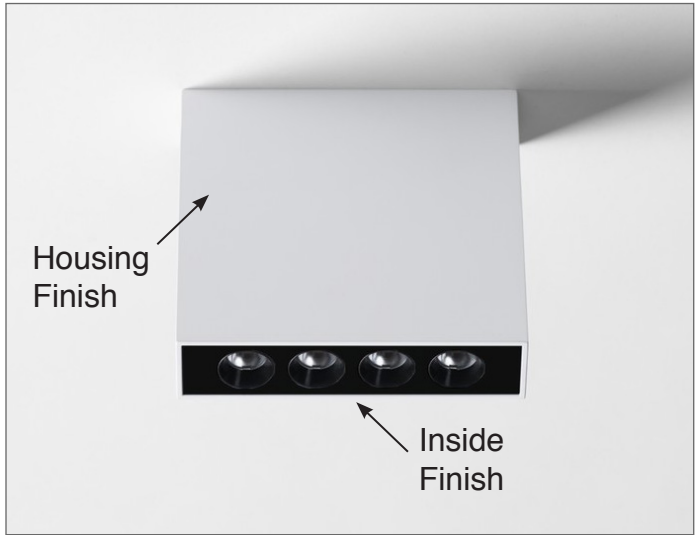

SLIVER™ 3

CEILING

TYPE:

PROJECT NAME:

Sliver is a line of lighting fixtures comprising 2 models that differ in size and power. Sliver 3 provides a universal beam of light with a 48-degree angle, ensuring even illumination. The fixtures feature a minimalist design, perfect for modern arrangements.

Color rendering: CRI 90

Installation: Surface mounted, Ceiling

Materials: Aluminum

Ingress protection: IP20

Electrical: High efficiency electronic power supply, rated 50,000 hours 120V-277V

Input [W] 6.5W

Lum. flux of light source [lm] 48° 563 lm

Finish options:

Black, White, Dust, Terracotta, Ocean Grey, Gold

SPECIFICATION SHEET

ORDERING INFO

L543.1331

B

Model (Order Code)	Housing Finish	Inside Finish	LED	Installation Type	Dimming Options
<input type="radio"/> L543.1331 6.5W	<input type="radio"/> B: Black <input type="radio"/> W: White <input type="radio"/> T: Terracotta <input type="radio"/> OG: Ocean Grey <input type="radio"/> D: Dust <input type="radio"/> G: Gold	<input type="radio"/> B: Black	<input type="radio"/> 27: 2700K <input type="radio"/> 30: 3000K <input type="radio"/> 40: 4000K	<input type="radio"/> Remote driver no blackplate <input type="radio"/> Integral driver with 4.5" square backplate	<input type="radio"/> 120V LTE <input type="radio"/> 120V-277V 0-10V

SLIVER™ 4

CEILING

TYPE:

PROJECT NAME:

Sliver is a line of lighting fixtures comprising 2 models that differ in size and power. Sliver 4 provides a universal beam of light with a 50-degree angle, ensuring even illumination. The fixtures feature a minimalist design, perfect for modern arrangements.