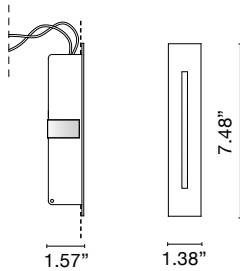

SLOT™

RECESSED

TYPE:

PROJECT NAME:

Recessed spotlight for asymmetric light, metal frame in white finish. Heatsink included. Mounting with or without junction box.

FINISHES:
.01 White

L676381

0.44 lb

/WW Led 1W 350 mA 143lm 3000K

/W Led 1W 350 mA 151lm 4000K

.01/WW .01/W

 0.91" x 6.69"

Accessories

L670249
Mounting Box

SPECIFICATION SHEET

ORDERING INFO