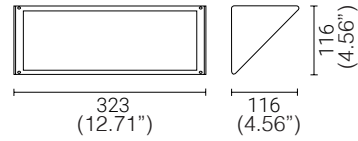

Code	Lamp	Voltage	Wattage	LED Lumens	Real Lumens	Optics
L985621LV	LED	24V	17	1700	838	Diffuse For optional vandalproof polycarbonate diffuser, add PC to code

Maxi

IP65 outdoor fixture for wall or ceiling application.
CRI 80.
Opal diffuser in ultra-white glass.
Finish options: Black, Silver