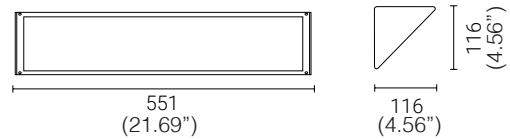

Code	Lamp	Voltage	Wattage	LED Lumens	Real Lumens	Optics
L985638LV	LED	24V	34	3400	1677	Diffuse For optional vandalproof polycarbonate diffuser, add PC to code

SPECIFICATION SHEET