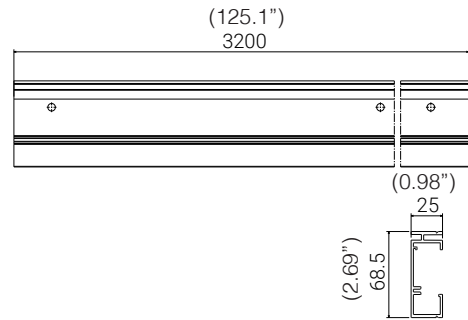

MAXI™ SERIES

WALL/CEILING

TYPE:

PROJECT NAME:

Aluminum conduit

For wall mounting. Each module contains 3 drill points.

Code for one module:
L985692
Finish: Black