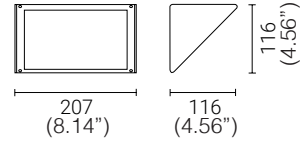

MAXI™ SERIES

WALL/CEILING

TYPE:

PROJECT NAME:

Small

IP65 outdoor fixture for wall or ceiling application.
CRI 80.
Opal diffuser in ultra-white glass.
Finish options: Black, Silver

Code	Lamp	Voltage	Wattage	LED Lumens	Real Lumens	Optics
L985608LV	LED	24V	8.5	850	419	Diffuse

Midi

IP65 outdoor fixture for wall or ceiling application.
CRI 80.
Opal diffuser in ultra-white glass.
Finish options: Black, Silver