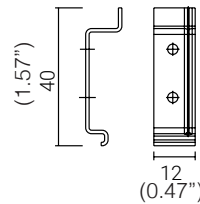

Mounting brackets

For mounting SUPERMAXI to conduits.

Code for one pair:
L985696
Finish: Black