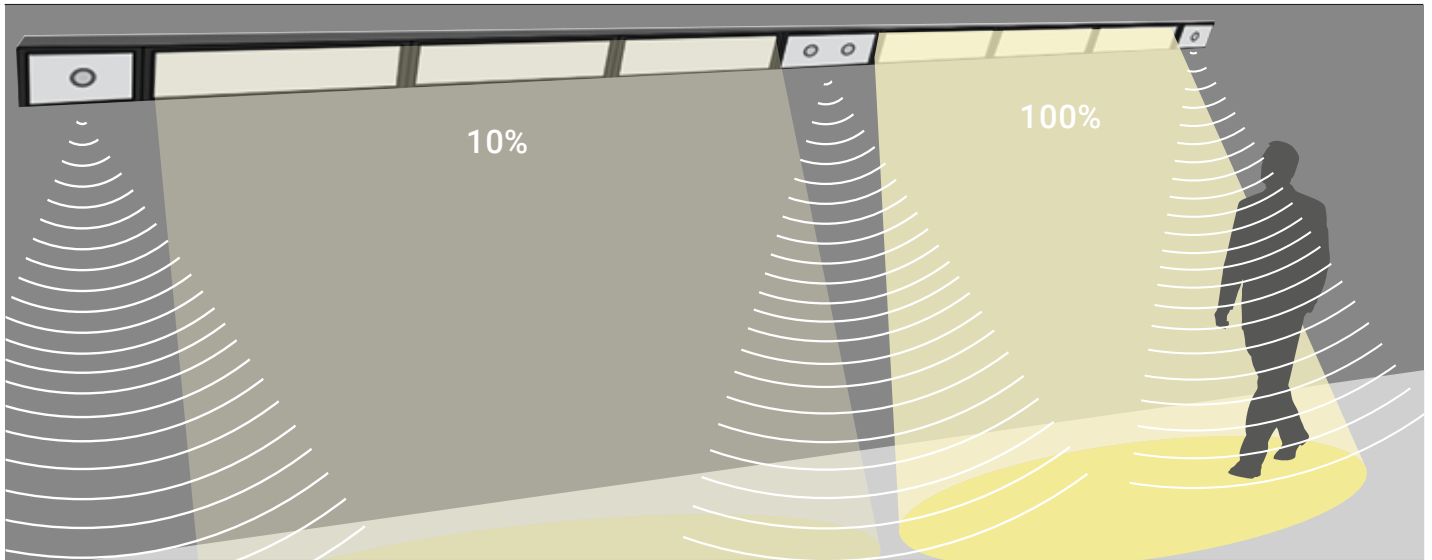

MAXI™ SERIES

WALL/CEILING

TYPE:

PROJECT NAME:

SUPERMAXI is also available with a Corridor function to allow a smart light control. Thanks to a PIR sensor compatible with the incorporated control gear, the luminaires dim down to 10%, but upon motion detection they will light up to 100% for a pre-set period of time. Other settings available upon request. Blind modules can be inserted between continuous SUPERMAXI lines.