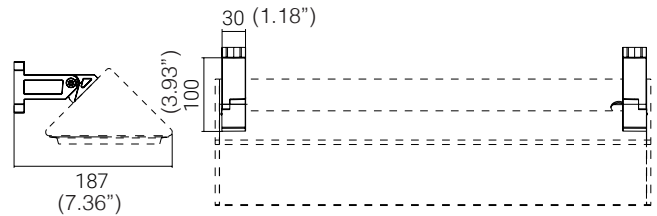

SPECIFICATION SHEET

Snap bracket

For mounting to ceilings.

Order 1 snap bracket for MIDI or MAXI.

For SUPERMAXI, order 2 brackets.

Code for one snap bracket:

L985091

Finish options: Black, Silver