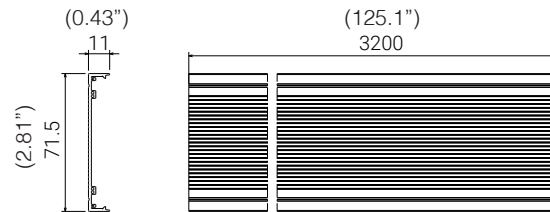

Snapping cover

Made from technopolymer

Code for one module:
L985694
Finish: Black