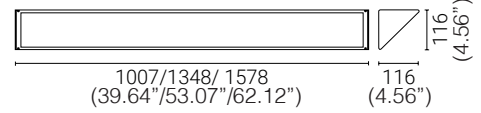

MAXI™ SERIES

WALL/CEILING

TYPE:

PROJECT NAME:

Supermaxi

IP65 outdoor fixture for wall or ceiling application.

CRI 80.

Opal diffuser in polycarbonate.

Finish options: Black, Silver

Code	Length	Lamp	Voltage	Wattage	LED Lumens	Real Lumens	Optics
L985212LV	1007mm 39.64"	LED	24V	20	2000	1192	Diffuse
L985213LV	1007mm 39.64"	LED	24V	40	4000	2138	Diffuse
L985221LV	1348mm 53.07"	LED	24V	29	2850	1682	Diffuse
L985223LV	1348mm 53.07"	LED	24V	58	5650	3132	Diffuse
L985232LV	1578mm 62.12"	LED	24V	34	3400	2039	Diffuse
L985233LV	1578mm 62.12"	LED	24V	69	6800	3727	Diffuse

Adjustable Arms

Aluminum arms for mounting to walls. Allows up to 30° of rotation.

To avoid water stagnation, an upward orientation of the light fixture is not recommended.

Code for one pair of arms:

L985080

Finish options: Black, Silver