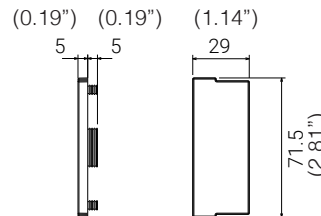

Side cover

Fits either left or right side

Code for one pair:
L985693
Finish: Black