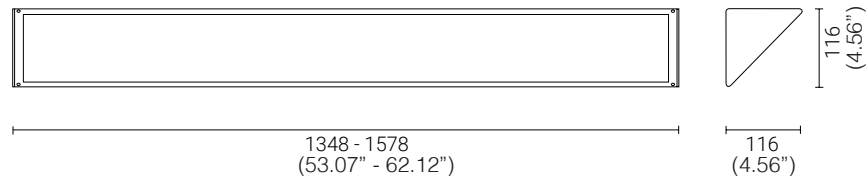

Code for length 1348mm (53.07"): L985705

Code for length 1578mm (62.12"): Finish: Black

SPECIFICATION SHEET

MAXI™ SERIES

WALL/CEILING

TYPE:

PROJECT NAME:

ORDERING INFO