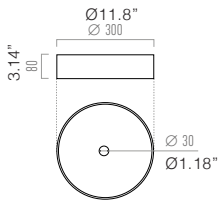

FINISHES:

- 002 Black
- 060 Snow White
- 003 White
- 006 Graphite
- 101 Gray

	INDEX	SOURCE / OUTPUT	LUMINOUS FLUX	ANGLE	LIGHT COLOUR
	SOFTLIGHT C S 2700	L3854.1103.Dx6. LED 12.6 W	1440 lm	—	2700 K CRI≥95
	SOFTLIGHT C S 3000	L3854.1103.Dx7. LED 12.6 W	1440 lm	—	3000 K CRI≥95
	SOFTLIGHT C S 4000	L3854.1103.Dx8. LED 12.6 W	1540 lm	—	4000 K CRI≥95