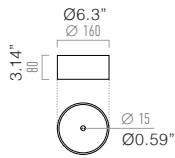

FINISHES:

- 002 Black
- 060 Snow White
- 003 White
- 006 Graphite
- 101 Gray

	INDEX	SOURCE / OUTPUT	LUMINOUS FLUX	ANGLE	LIGHT COLOUR
	SOFTLIGHT C S 2700	L3854.1103.Dx6. LED 12.6 W	1440 lm	—	2700 K CRI≥95
	SOFTLIGHT C S 3000	L3854.1103.Dx7. LED 12.6 W	1440 lm	—	3000 K CRI≥95
	SOFTLIGHT C S 4000	L3854.1103.Dx8. LED 12.6 W	1540 lm	—	4000 K CRI≥95