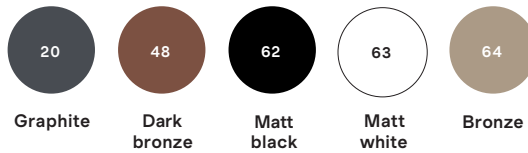

Light Source	MID POWER LED
Power	62W
LED	2700K, 3000K
Dimmer	push
Lumen	1980down - 6820up
CRI	90

STRUCTURE FINISH

GRID REFLECTOR

SPECIFICATION SHEET

ORDERING INFO

Model (Order Code)	Structure Finish	Grid Reflector	LED	Driver Options
<input type="radio"/> L16SOLF1 62W	<input type="radio"/> Graphite <input type="radio"/> Dark bronze <input type="radio"/> Matt black <input type="radio"/> Matt white <input type="radio"/> Bronze	<input type="radio"/> Black <input type="radio"/> White <input type="radio"/> Chrome <input type="radio"/> Gold	<input type="radio"/> 2700K <input type="radio"/> 3000K	<input type="radio"/> 120V Push Dimming