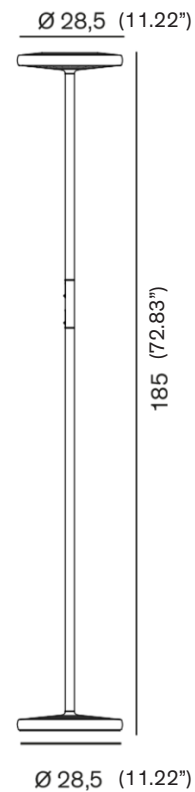

SOL™
FLOOR

TYPE:

PROJECT NAME:

SPECIFICATION SHEET

SOL™

FLOOR

TYPE:

PROJECT NAME:

Light Source	MID POWER LED
Power	62W
LED	2700K, 3000K
Dimmer	push
Lumen	1980down - 6820up
CRI	90

STRUCTURE FINISH

GRID REFLECTOR

SPECIFICATION SHEET

ORDERING INFO

Model (Order Code)	Structure Finish	Grid Reflector	LED	Driver Options
<input type="radio"/> L16SOLF1 62W	<input type="radio"/> Graphite <input type="radio"/> Dark bronze <input type="radio"/> Matt black <input type="radio"/> Matt white <input type="radio"/> Bronze	<input type="radio"/> Black <input type="radio"/> White <input type="radio"/> Chrome <input type="radio"/> Gold	<input type="radio"/> 2700K <input type="radio"/> 3000K	<input type="radio"/> 120V Push Dimming