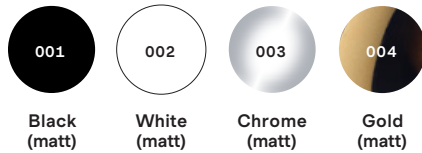

SOL™
FLOOR

TYPE:

PROJECT NAME:

SPECIFICATION SHEET

SOL™

FLOOR

TYPE:

PROJECT NAME:

Light Source	MID POWER LED
Power	62W
LED	2700K, 3000K
Dimmer	push
Lumen	1980down - 6820up
CRI	90

STRUCTURE FINISH

GRID REFLECTOR

SPECIFICATION SHEET

ORDERING INFO

Model (Order Code)	Structure Finish	Grid Reflector	LED	Driver Options
<input type="radio"/> L16SOLF1 62W	<input type="radio"/> Graphite <input type="radio"/> Dark bronze <input type="radio"/> Matt black <input type="radio"/> Matt white <input type="radio"/> Bronze	<input type="radio"/> Black <input type="radio"/> White <input type="radio"/> Chrome <input type="radio"/> Gold	<input type="radio"/> 2700K <input type="radio"/> 3000K	<input type="radio"/> 120V Push Dimming