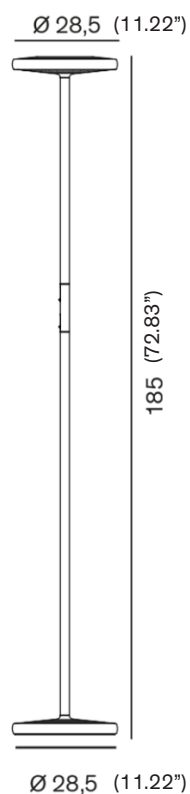

Light Source	MID POWER LED
Power	62W
LED	2700K, 3000K
Dimmer	push
Lumen	1980down - 6820up
CRI	90

**STRUCTURE FINISH**

**GRID REFLECTOR**

SPECIFICATION SHEET

**ORDERING INFO**

Model (Order Code)	Structure Finish	Grid Reflector	LED	Driver Options
<input type="radio"/> L16SOLF1 62W	<input type="radio"/> Graphite <input type="radio"/> Dark bronze <input type="radio"/> Matt black <input type="radio"/> Matt white <input type="radio"/> Bronze	<input type="radio"/> Black <input type="radio"/> White <input type="radio"/> Chrome <input type="radio"/> Gold	<input type="radio"/> 2700K <input type="radio"/> 3000K	<input type="radio"/> 120V Push Dimming