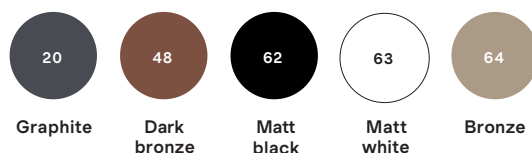

Light Source	MID POWER LED
Power	62W
LED	2700K, 3000K
Dimmer	push
Lumen	1980down - 6820up
CRI	90

**STRUCTURE FINISH**

**GRID REFLECTOR**

SPECIFICATION SHEET

**ORDERING INFO**

Model (Order Code)	Structure Finish	Grid Reflector	LED	Driver Options
<input type="radio"/> L16SOLF1 62W	<input type="radio"/> Graphite <input type="radio"/> Dark bronze <input type="radio"/> Matt black <input type="radio"/> Matt white <input type="radio"/> Bronze	<input type="radio"/> Black <input type="radio"/> White <input type="radio"/> Chrome <input type="radio"/> Gold	<input type="radio"/> 2700K <input type="radio"/> 3000K	<input type="radio"/> 120V Push Dimming