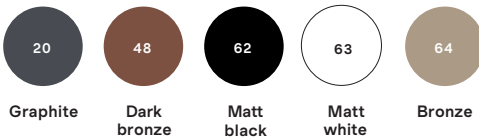

STRUCTURE FINISH