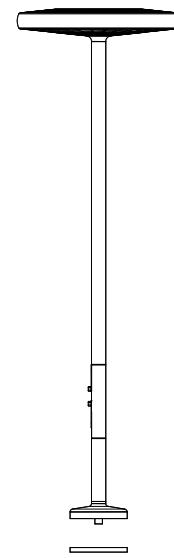

SOL™

WORKPLACE LIGHTING SYSTEM - FIXED

TYPE:

PROJECT NAME:

Light Source	MID POWER LED
Power	57W
LED	2700K, 3000K
Dimmer	push
Lumen	1980down - 5900up
CRI	90

Ø 28.5 (11.22")

110 (43.3")

Ø 10 (3.93")

STRUCTURE FINISH

GRID REFLECTOR

ORDERING INFO

Model (Order Code)	Structure Finish	Grid Reflector	LED	Remote Driver Hardwire
<input type="radio"/> L16SOLT1FX 57W	<input type="radio"/> Graphite <input type="radio"/> Dark bronze <input type="radio"/> Matt black <input type="radio"/> Matt white <input type="radio"/> Bronze	<input type="radio"/> Black <input type="radio"/> White <input type="radio"/> Chrome <input type="radio"/> Gold	<input type="radio"/> 2700K <input type="radio"/> 3000K	<input type="radio"/> 120V Push Dimming