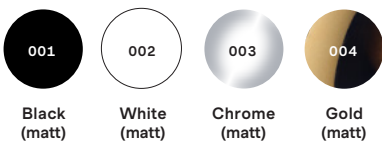

SOL™

WORKPLACE LIGHTING SYSTEM - FIXED

TYPE:

PROJECT NAME:

Light Source	MID POWER LED
Power	57W
LED	2700K, 3000K
Dimmer	push
Lumen	1980down - 5900up
CRI	90

Ø 28.5 (11.22")

110 (43.3")

Ø 10 (3.93")

STRUCTURE FINISH

GRID REFLECTOR

ORDERING INFO

Model (Order Code)	Structure Finish	Grid Reflector	LED	Remote Driver Hardwire
<input type="radio"/> L16SOLT1FX 57W	<input type="radio"/> Graphite <input type="radio"/> Dark bronze <input type="radio"/> Matt black <input type="radio"/> Matt white <input type="radio"/> Bronze	<input type="radio"/> Black <input type="radio"/> White <input type="radio"/> Chrome <input type="radio"/> Gold	<input type="radio"/> 2700K <input type="radio"/> 3000K	<input type="radio"/> 120V Push Dimming