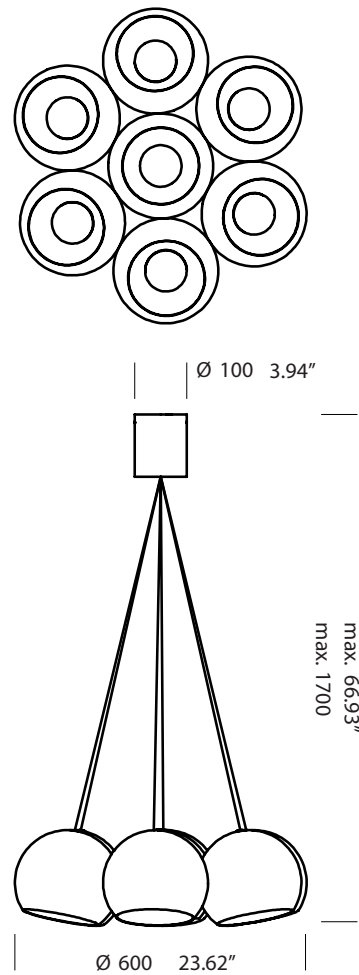

# SPHERE™ 7

SUSPENSION

TYPE:

PROJECT NAME:

design by Alain Monnens

sphere 7

white / white painted  
black / white painted

T46H3IWL  
T46H3IZL

Installation note: Comes with a 4" backplate that mounts to a standard junction box

SPECIFICATION SHEET

The 'Sphere' is available in various different forms: a table or floor lamp, a single hanging lamp, a triple hanging lamp, a seven-armed hanging lamp, a wall lamp and a wall lamp with plug. This versatility means that the 'Sphere' is easy to combine in almost any interior. Its soft light and its simple but elegant outline bring a warm ambiance to every room. The 'soft touch' finishing gives an added dimension to a design concept which feels instinctively relaxing.