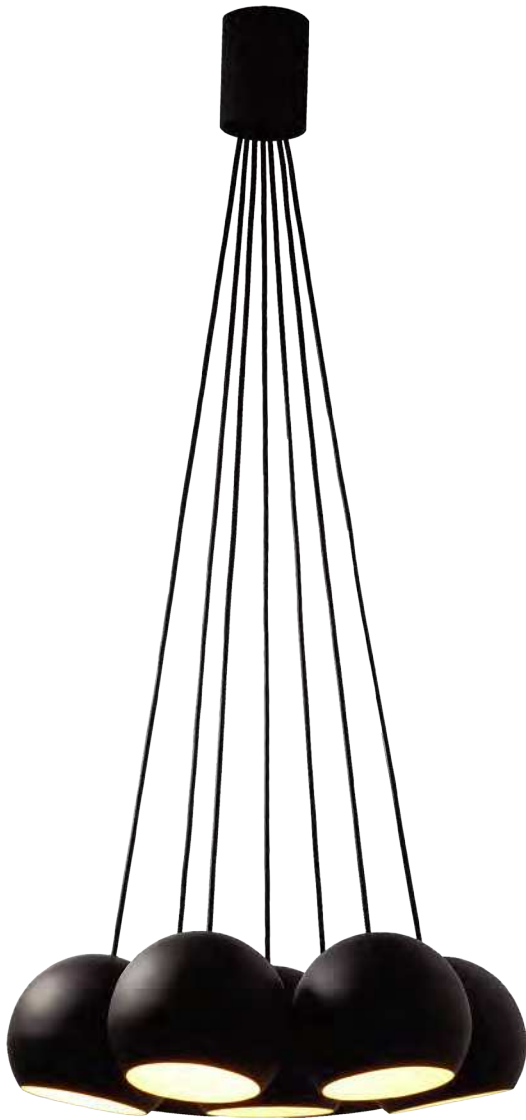

# SPHERE™ 7

SUSPENSION

TYPE:

PROJECT NAME:

design by Alain Monnens

sphere 7

white / white painted  
black / white painted

T46H3IWL  
T46H3IZL

Installation note: Comes with a 4" backplate that mounts to a standard junction box

SPECIFICATION SHEET

The 'Sphere' is available in various different forms: a table or floor lamp, a single hanging lamp, a triple hanging lamp, a seven-armed hanging lamp, a wall lamp and a wall lamp with plug. This versatility means that the 'Sphere' is easy to combine in almost any interior. Its soft light and its simple but elegant outline bring a warm ambiance to every room. The 'soft touch' finishing gives an added dimension to a design concept which feels instinctively relaxing.