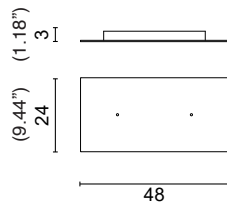

L670952 2 kg

- 2 Spirits
Ceiling rose with converter

- **.01** Bianco - White
- **.02** Nero - Black

60Hz 120V