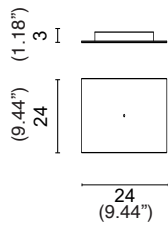

SPIRITS™

SUSPENSION

TYPE:

PROJECT NAME:

L670951 1 kg

- 1 Spirits
Ceiling rose with converter

- **.01** Bianco - White
- **.02** Nero - Black

60Hz 120V