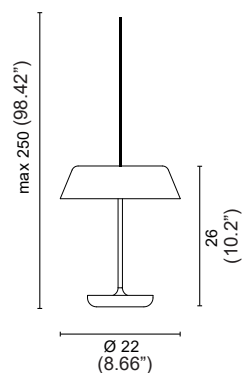

SPIRITS™

SUSPENSION

TYPE:

PROJECT NAME:

L671535

1 kg

.01 White

.01.30 Out white/ in silver leaf

.02.29 Out black / in gold leaf

/WW LED 53V 250mA 13,2W 1900lm 3000K

.01.28 Out white / in silver leaf

.01 White

.02.29 Out black / in gold leaf

SPECIFICATION SHEET

Luminart®

WWW.LUMINARTLIGHTING.COM

L670952 2 kg

- 2 Spirits
Ceiling rose with converter

- .01** Bianco - White
- .02** Nero - Black

60Hz 120V

L670953 3,8 kg

- 4 Spirits
Ceiling rose with converter

- .01** Bianco - White
- .02** Nero - Black

60Hz 120V