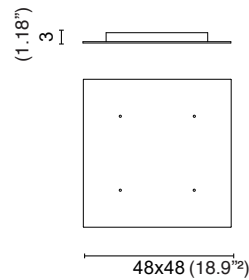

L670952 2 kg

- 2 Spirits
Ceiling rose with converter

- .01** Bianco - White
- .02** Nero - Black

60Hz 120V

L670953 3,8 kg

- 4 Spirits
Ceiling rose with converter

- .01** Bianco - White
- .02** Nero - Black

60Hz 120V