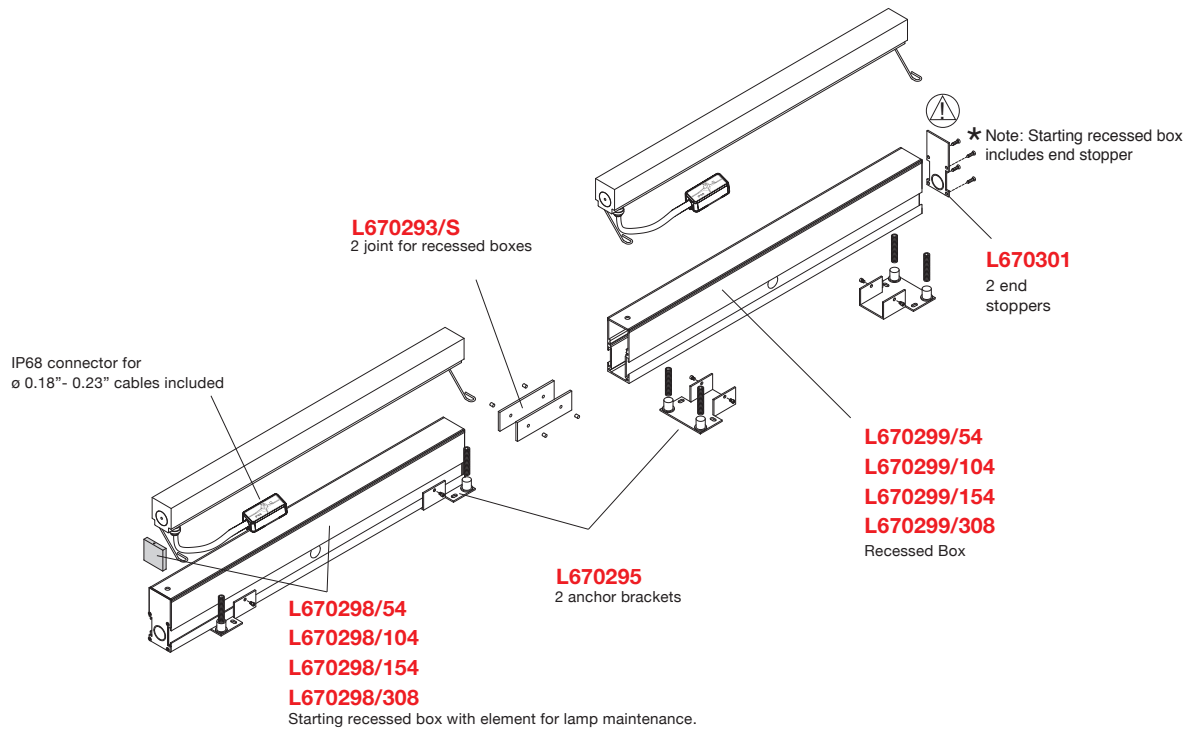

OUTDOOR RECESSED LED

TYPE:

PROJECT NAME:

L676417 1.76 lb

Led 24V

L670298

/54	21.69" x 1.57" x 3.54"	1.98 lb
/104	41.37" x 1.57" x 3.54"	3.74 lb
/154	61.06" x 1.57" x 3.54"	5.73 lb

L670299

/54	21.29" x 1.57" x 3.54"	1.76 lb
/104	40.98" x 1.57" x 3.54"	3.52 lb
/154	60.66" x 1.57" x 3.54"	5.51 lb
/308	121.29" x 1.57" x 3.54"	12.56 lb

LED linear walk-over IP67 in coextruded transparent and opal methacrylate. Modular anodized aluminum blind boxes (reinforced anodizing for outdoor). To be installed into floor or wall to compose endless light lines.

FINISHES:
.01 White

AVAILABLE LENGTHS:

14cm (5.51")	24cm (9.44")
34cm (13.38")	44cm (17.32")
54cm (21.25")	64cm (25.19")
74cm (29.13")	84cm (33.07")
94cm (37")	104cm (40.94")
114cm (44.88")	124cm (48.81")
134cm (52.75")	144cm (56.69")
154cm (60.62")	