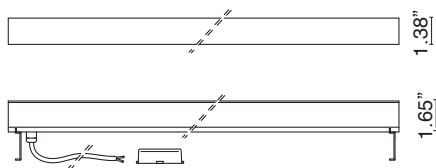

OUTDOOR RECESSED LED

TYPE:

PROJECT NAME:

L676417 1.76 lb

Led 24V

L670298

/54	21.69" x 1.57" x 3.54"	1.98 lb
/104	41.37" x 1.57" x 3.54"	3.74 lb
/154	61.06" x 1.57" x 3.54"	5.73 lb

L670299

/54	21.29" x 1.57" x 3.54"	1.76 lb
/104	40.98" x 1.57" x 3.54"	3.52 lb
/154	60.66" x 1.57" x 3.54"	5.51 lb
/308	121.29" x 1.57" x 3.54"	12.56 lb

LED linear walk-over IP67 in coextruded transparent and opal methacrylate. Modular anodized aluminum blind boxes (reinforced anodizing for outdoor). To be installed into floor or wall to compose endless light lines.

FINISHES:
.01 White

AVAILABLE LENGTHS:

14cm (5.51")	24cm (9.44")
34cm (13.38")	44cm (17.32")
54cm (21.25")	64cm (25.19")
74cm (29.13")	84cm (33.07")
94cm (37")	104cm (40.94")
114cm (44.88")	124cm (48.81")
134cm (52.75")	144cm (56.69")
154cm (60.62")	