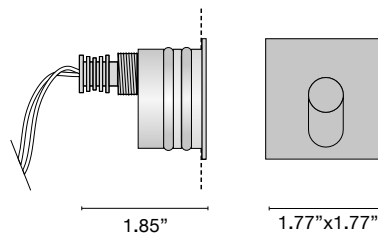

## L676350

0.22 lb

/WW Led max 2W 500 mA 199lm 3000K

/W Led max 2W 500 mA 209lm 4000K

/XW Led max 2W 500 mA 189lm 2700K

.01/WW .01/W .45/WW .45/W  
.01/XW .45/XW

1.50"

## L676351

0.22 lb

/WW Led max 2W 500 mA 199lm 3000K

/W Led max 2W 500 mA 209lm 4000K

/XW Led max 2W 500 mA 189lm 2700K

.01/WW .01/W .45/WW .45/W  
.01/XW .45/XW

1.50"

Recessed spotlight for asymmetric emission. Aluminum frame in anodized or white finish. Heat sink included. Mounting with junction box.