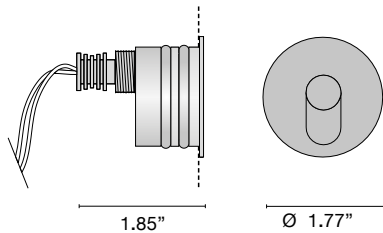

## L676350

0.22 lb

/WW Led max 2W 500 mA 199lm 3000K

/W Led max 2W 500 mA 209lm 4000K

/XW Led max 2W 500 mA 189lm 2700K

.01/WW .01/W .45/WW .45/W  
.01/XW .45/XW

1.50"

## L676351

0.22 lb

/WW Led max 2W 500 mA 199lm 3000K

/W Led max 2W 500 mA 209lm 4000K

/XW Led max 2W 500 mA 189lm 2700K

.01/WW .01/W .45/WW .45/W  
.01/XW .45/XW

1.50"

Recessed spotlight for asymmetric emission. Aluminum frame in anodized or white finish. Heat sink included. Mounting with junction box.