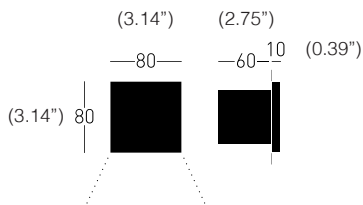

SPY™ FLOOD

WALL RECESSED - ADA COMPLIANT

TYPE:

PROJECT NAME:

WALL MOUNTED

The Spy line of luminaires were designed to be used alongside each other. They will work perfectly in interiors as sources of floor lighting, night time lighting for stairs, and as decoration. The installation method is determined by the lighting direction.

Decorative illumination of stairs at home, as well as in offices and restaurants.

SPECIFICATION SHEET

ORDERING INFO

Model	Finish	Output	LED	Voltage	Dimming
<input type="radio"/> L3803.2101 (Flood beam)	<i>See below</i>	<input type="radio"/> LED 2.2W	<input type="radio"/> 27K (2700K) <input type="radio"/> 30K (3000K) <input type="radio"/> 40K (4000K)	<input type="radio"/> 120V <input type="radio"/> 277V	<input type="radio"/> LTE (Leading/Trailing Edge Dim) <input type="radio"/> 010V (0-10V)