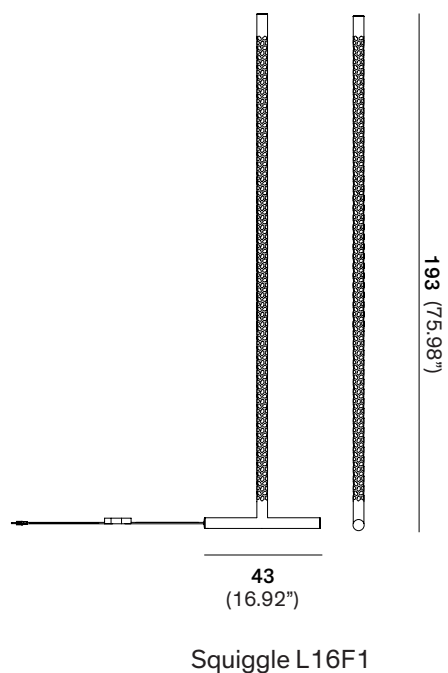

SQUIGGLE™

FLOOR

TYPE:

PROJECT NAME:

Matte Finish

| | |
|--------------|---------|
| Light Source | LED |
| Power | 43 Watt |
| Kelvin | 2700 |
| Dimmer | foot |
| Lumen | 3000 |
| CRI | 90 |
| Voltage | 120V |