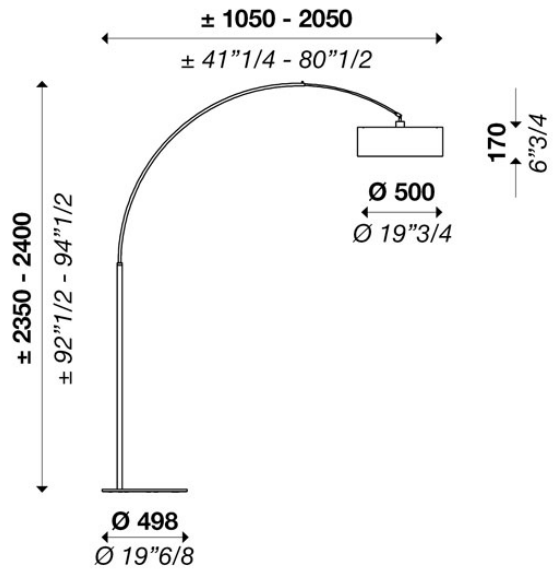

Power input: 1 x MAX 20W E26

Light emission direction: Diffused

Materials: Stainless steel structure, 3D fabric + polycarbonate lampshade

Lampshade finish: Black, white, beige

Light source: LED bulb

Degree of protection: IP20

SPECIFICATION SHEET

ORDERING INFO

Model (Order Code)
 L030040601A73601 20W (E26)

Structure Finish
 Black
 White
 Beige

Luminart®

WWW.LUMINARTLIGHTING.COM