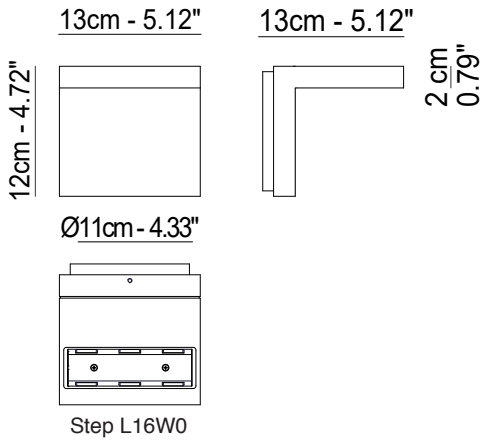

STEP™

WALL UPLIGHT

TYPE:

PROJECT NAME:

Light Source	LED
Power	16 Watt
Kelvin	2700, 3000, 3500
Lumen	1600
CRI	90

Matte Finish

Satin Finish

SPECIFICATION SHEET

ORDERING INFO

Step L16W0	-	-	-	-
Model (Order Code)	Finish	LED	Voltage	Dimming
		<input type="radio"/> 2700K <input type="radio"/> 3000K <input type="radio"/> 3500K	<input type="radio"/> 120V <input type="radio"/> Universal (120-277V)	<input type="radio"/> LTE (Leading/Trailing Edge Dim) <input type="radio"/> 0-10V Dimming