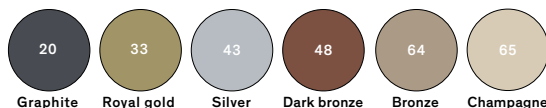

Standard Matte Finish

Satin Finish (On Request)