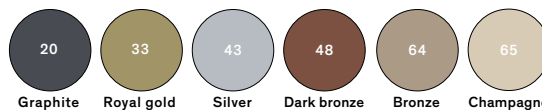

Satin Finish (On Request)

Graphite Royal gold Silver Dark bronze Bronze Champagne