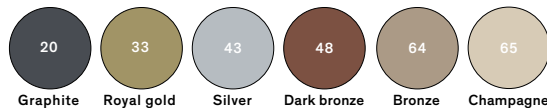

### Cable color

SPECIFICATION SHEET

Standard Matte Finish

Satin Finish (On Request)

Kerakoll Warm Finish (On Request)

Cable color