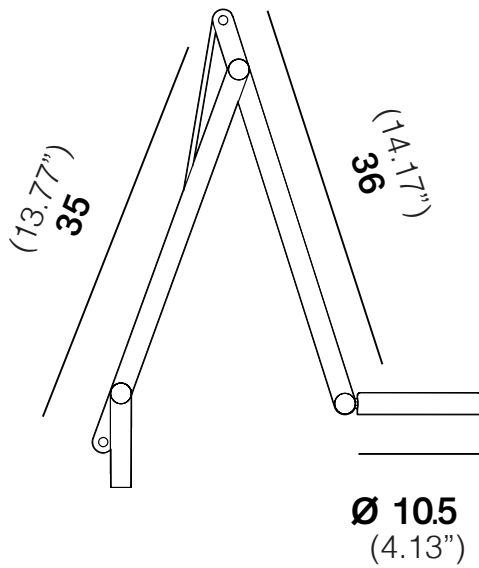

STRING™

L16T1 MINI - FIXED VERSION

TYPE:

PROJECT NAME:

Fixed version on request

String L16T1 Mini

Dim to Warm (DTW) version available on request

Light Source	LED
Power	9 Watt
Kelvin	2700
Kelvin DTW	2500 » 4000
Dimmer	push button
Dimmer DTW	push dim to warm
Lumen	700
Lumen DTW	100 » 600
CRI	90

SPECIFICATION SHEET