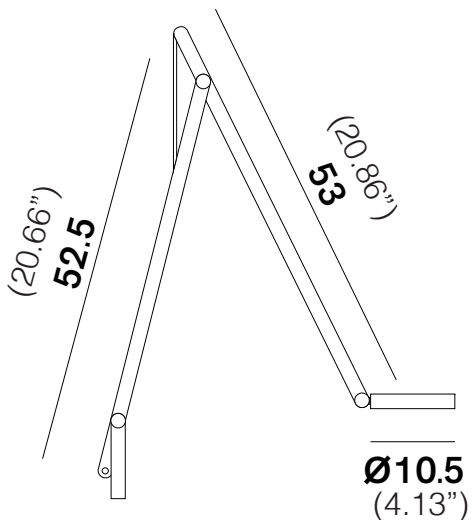

STRING™

L16T1- FIXED VERSION

TYPE:

PROJECT NAME:

Fixed version on request

String L16T1

Dim to Warm (DTW) version available on request

Light Source	LED
Power	9 Watt
Kelvin	2700
Kelvin DTW	2500 » 4000
Dimmer	push button
Dimmer DTW	push dim to warm
Lumen	700
Lumen DTW	100 » 600
CRI	90

SPECIFICATION SHEET