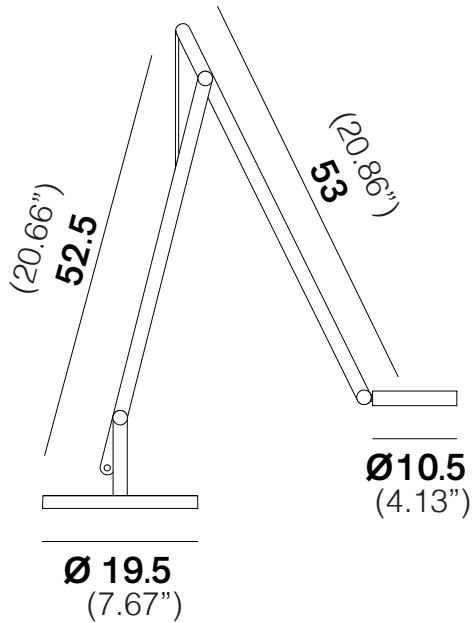

# STRING™

L16T1

TYPE:

PROJECT NAME:

String L16T1

Dim to Warm (DTW) version available on request

Light Source	LED
Power	9 Watt
Kelvin	2700
Kelvin DTW	2500 » 4000
Dimmer	push button
Dimmer DTW	push dim to warm
Lumen	700
Lumen DTW	100 » 600
CRI	90