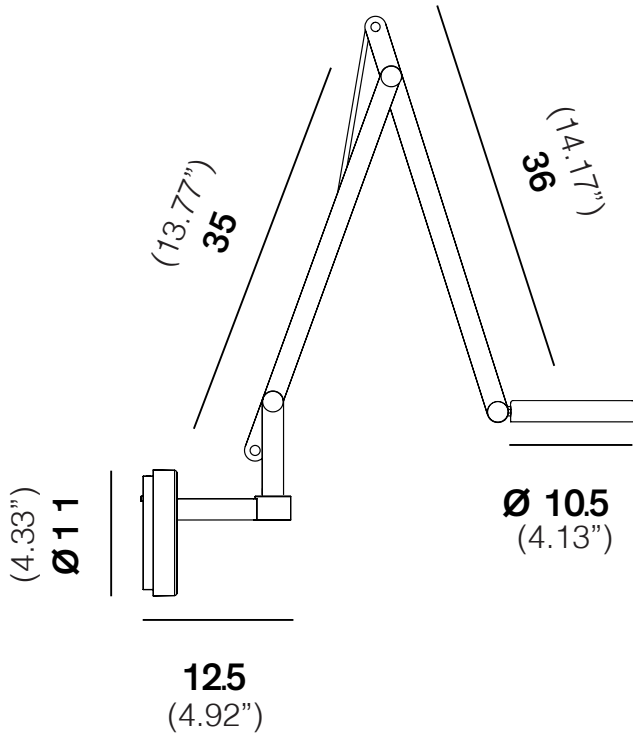

STRING™

L16W2 MINI

TYPE:

PROJECT NAME:

String L16W2 Mini

Dim to Warm (DTW) version available on request

Light Source	LED
Power	9 Watt
Kelvin	2700
Kelvin DTW	2500 » 4000
Dimmer	push button
Dimmer DTW	push dim to warm
Lumen	700
Lumen DTW	100 » 600
CRI	90

SPECIFICATION SHEET