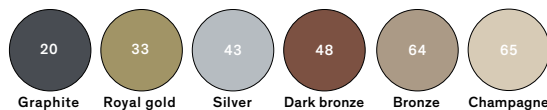

SPECIFICATION SHEET

Standard Matte Finish

Satin Finish (On Request)

Kerakoll Warm Finish (On Request)

Cable color

Luminart®

WWW.LUMINARTLIGHTING.COM

STRING™

SPECIFICATION SHEET

Standard Matte Finish

Satin Finish (On Request)

Kerakoll Warm Finish (On Request)

Cable color

STRING™

L16W2 - HARD WIRE VERSION

TYPE: