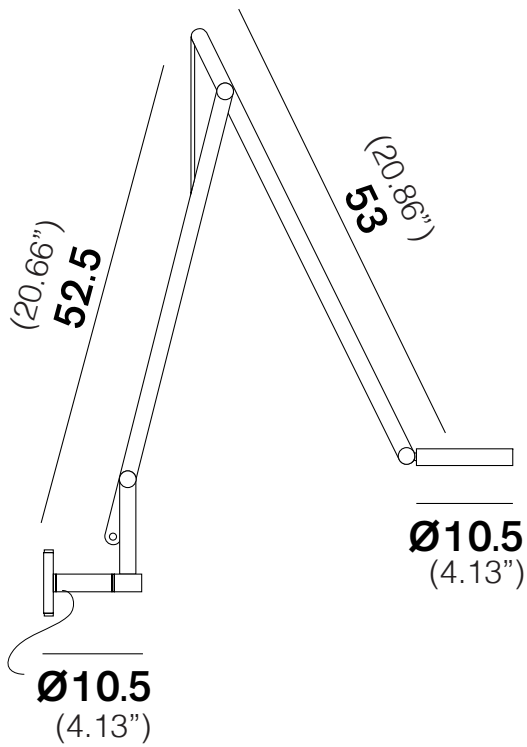

STRING™

L16W1- PLUG IN VERSION

TYPE:

PROJECT NAME:

String L16W1