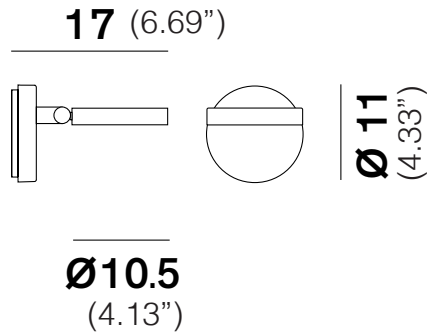

STRING™

L16H0

TYPE:

PROJECT NAME:

String L16H0

Dim to Warm (DTW) version available on request

Light Source	LED
Power	9 Watt
Kelvin	2700
Kelvin DTW	2500 » 4000
Dimmer	push button
Dimmer DTW	push dim to warm
Lumen	700
Lumen DTW	100 » 600
CRI	90