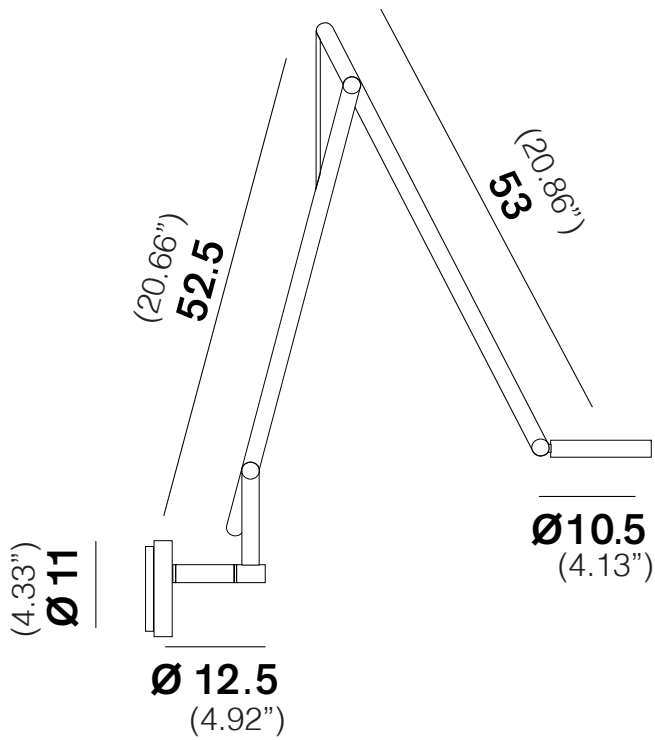

PROJECT NAME:

String L16W2

Hard wire version

Dim to Warm (DTW) version available on request

Light Source	LED
Power	9 Watt
Kelvin	2700
Kelvin DTW	2500 » 4000
Dimmer	push button
Dimmer DTW	push dim to warm
Lumen	700
Lumen DTW	100 » 600
CRI	90