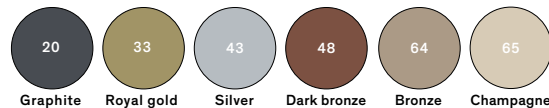

STRING™

L16H0

TYPE:

PROJECT NAME:

String L16H0

Dim to Warm (DTW) version available on request

Light Source	LED
Power	9 Watt
Kelvin	2700
Kelvin DTW	2500 » 4000
Dimmer	push button
Dimmer DTW	push dim to warm
Lumen	700
Lumen DTW	100 » 600
CRI	90

SPECIFICATION SHEET

Standard Matte Finish

Satin Finish (On Request)

Kerakoll Warm Finish (On Request)

STRING™

L16W0

TYPE:

PROJECT NAME: