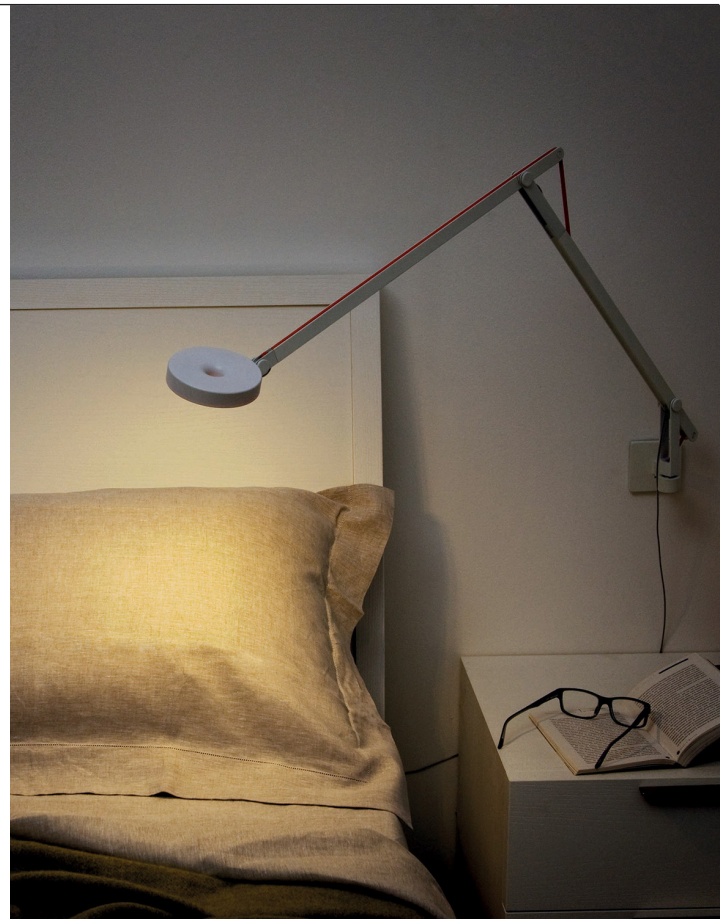

Plug in version

Dim to Warm (DTW) version available on request

Light Source	LED
Power	9 Watt
Kelvin	2700
Kelvin DTW	2500 » 4000
Dimmer	push button
Dimmer DTW	push dim to warm
Lumen	700
Lumen DTW	100 » 600
CRI	90

SPECIFICATION SHEET