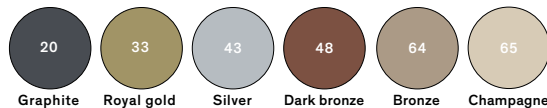

SPECIFICATION SHEET

Standard Matte Finish

Satin Finish (On Request)

Kerakoll Warm Finish (On Request)

Cable color

STRING™

L16W2 MINI

TYPE:

SPECIFICATION SHEET

Standard Matte Finish

Satin Finish (On Request)

Kerakoll Warm Finish (On Request)

Cable color