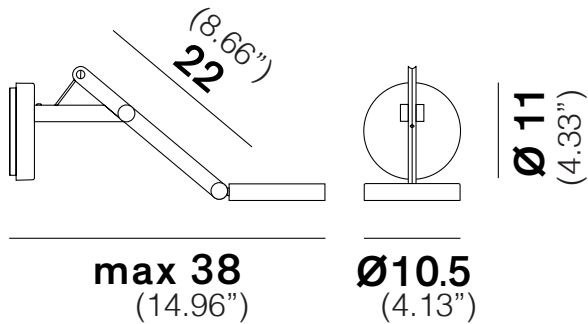

SPECIFICATION SHEET

Standard Matte Finish

Satin Finish (On Request)

Kerakoll Warm Finish (On Request)

STRING™

L16W0

TYPE:

PROJECT NAME: