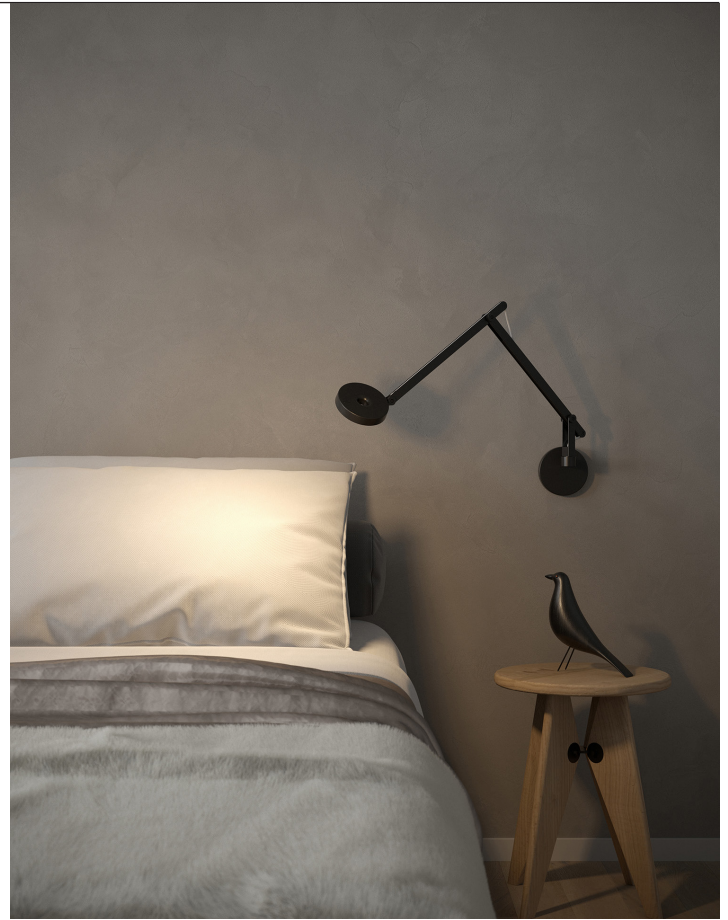

STRING™

L16W2 MINI

TYPE:

PROJECT NAME:

String L16W2 Mini

Dim to Warm (DTW) version available on request

Light Source	LED
Power	9 Watt
Kelvin	2700
Kelvin DTW	2500 » 4000
Dimmer	push button
Dimmer DTW	push dim to warm
Lumen	700
Lumen DTW	100 » 600
CRI	90

SPECIFICATION SHEET