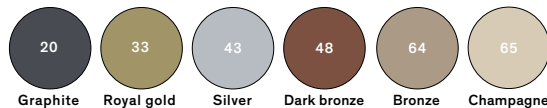

SPECIFICATION SHEET

Standard Matte Finish

Satin Finish (On Request)

Kerakoll Warm Finish (On Request)

STRING™

L16W0

TYPE:

PROJECT NAME:

String L16W0

Dim to Warm (DTW) version available on request

Light Source	LED
Power	9 Watt
Kelvin	2700
Kelvin DTW	2500 » 4000
Dimmer	push button
Dimmer DTW	push dim to warm
Lumen	700
Lumen DTW	100 » 600
CRI	90

SPECIFICATION SHEET

Standard Matte Finish

Satin Finish (On Request)

Kerakoll Warm Finish (On Request)

Cable color

Luminart®

WWW.LUMINARTLIGHTING.COM

STRING™