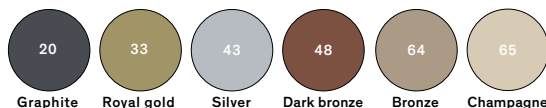

SPECIFICATION SHEET

Standard Matte Finish

Satin Finish (On Request)

Kerakoll Warm Finish (On Request)

Cable color

STRING™

L16W2 - HARD WIRE VERSION

TYPE:

SPECIFICATION SHEET

Standard Matte Finish

Satin Finish (On Request)

Kerakoll Warm Finish (On Request)

Cable color

STRING™

L16W2 MINI

TYPE: