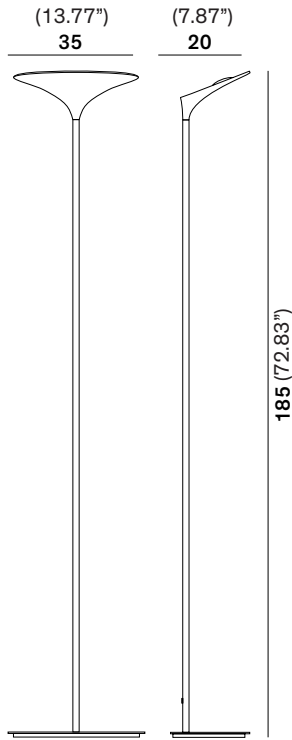

SUNSET™

FLOOR

TYPE:

PROJECT NAME:

Sunset L16F1

Matte Finish

Satin Finish

White

34 Watt

Kelvin

3000

Dimmer

foot

Lumen

3400

CRI