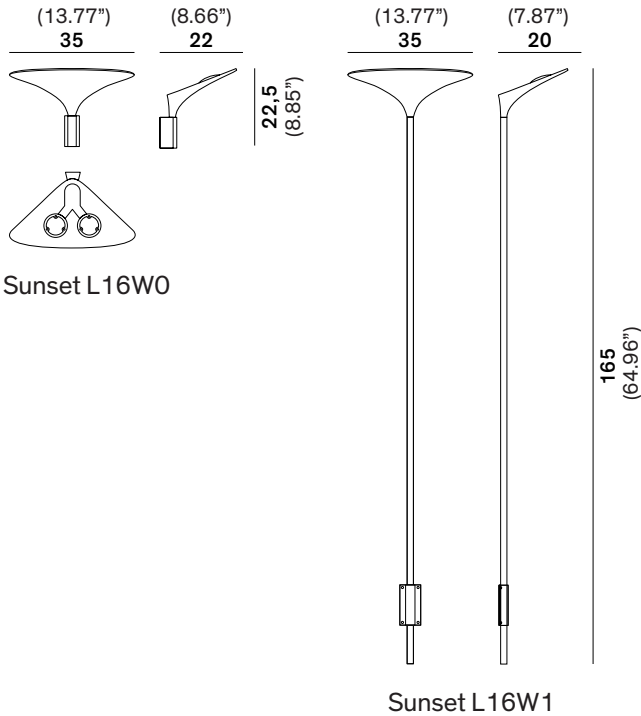

SUNSET™

WALL

TYPE:

PROJECT NAME:

Matte Finish

Satin Finish

White

Graphite

Silver

Black

Bronze

Champagne

Light Source

LED

Power

34 Watt

Kelvin

3000

Lumen

3400

CRI

92

SPECIFICATION SHEET

ORDERING INFO

Model (Order Code)

Finish

LED

Voltage

Dimming

☐ 3000K

☐ 120V

☐ LTE (Leading/Trailing Edge Dim)

Intertek

Fixture comes with a 4" backplate that mounts to a standard junction box.

Luminart®

WWW.LUMINARTLIGHTING.COM

Last updated: 07/27/21