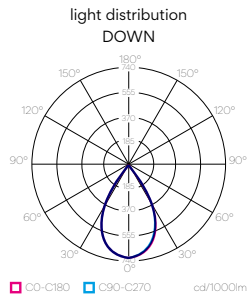

SUSPENSION

TYPE:

PROJECT NAME:

size	Team Liner 1200M Team Liner 2000L	Team Liner 3000XL Team Liner 4000XXL
luminaire size	M1150×250 (45.27"×9.84") L2050×250 (80.7"×9.84")	XL2950×250 (116.14"×9.84") XXL3850×250 (151.54"×9.84")
system power	↓14.7 W	
luminous flux	↓1734 lm	
luminous efficiency	↓117 lm	

Technical information

light distribution - down	120° opal 60° microprismatic 80° / 50° / 35° dark optic
electrical control	TRIAC 0-10V
color temperature	3000K 4000K
LED module housing finish	black 9005 white 9003
optics	opal 120° microprismatic 60° dark optics 80° (black reflector) dark optics 80° (white reflector) dark optics 80° (silver reflector) dark optics 50° (black reflector) dark optics 50° (white reflector) dark optics 50° (silver reflector) dark optics 30° (black reflector) dark optics 30° (white reflector) dark optics 30° (silver reflector)