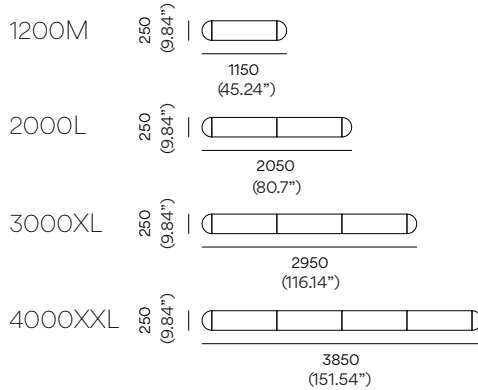

SUSPENSION

TYPE:

PROJECT NAME:

size	Team Liner 1200M Team Liner 2000L	Team Liner 3000XL Team Liner 4000XXL
luminaire size	M1150×250 (45.27"×9.84") L2050×250 (80.7"×9.84")	XL2950×250 (116.14"×9.84") XXL3850×250 (151.54"×9.84")
system power	↓14.7 W	
luminous flux	↓1734 lm	
luminous efficiency	↓117 lm	

Technical information

light distribution - down	120° opal 60° microprismatic 80° / 50° / 35° dark optic
electrical control	TRIAC 0-10V
color temperature	3000K 4000K
LED module housing finish	black 9005 white 9003
optics	opal 120° microprismatic 60° dark optics 80° (black reflector) dark optics 80° (white reflector) dark optics 80° (silver reflector) dark optics 50° (black reflector) dark optics 50° (white reflector) dark optics 50° (silver reflector) dark optics 30° (black reflector) dark optics 30° (white reflector) dark optics 30° (silver reflector)