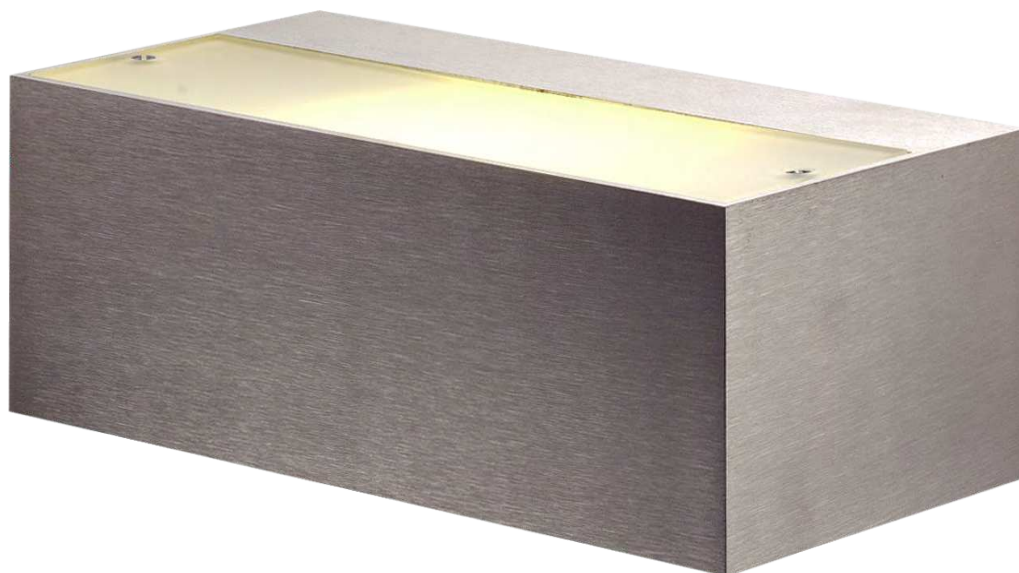

TIBO™ BIG LED

Wall Sconces

TYPE:

PROJECT NAME:

design by Alain Monnens

Simple, stylish aluminium wall fixtures of a sleek line design. Available with a brushed and lacquered or a white, black or grey textured enamel finish. TIBO is offered in various dimensions for halogen, fluorescent or HCL lamps.

TIBO™ BIG LED

Wall Sconces

TYPE:

PROJECT NAME:

tibo big LED

LED	2700K	800lm+ 800lm	120V	8W+ 8W			
-----	-------	-----------------	------	-----------	---	---	---

not dimmable

brushed aluminium	T27A1DAB
chrome	T27A1DAP
grey painted	T27A1DGL
white painted	T27A1DWL
black painted	T27A1DZL

dimmable (triac)

brushed aluminium	T27A1DABD
chrome	T27A1DAPD
grey painted	T27A1DGLD
white painted	T27A1DWLD
black painted	T27A1DZLD

dimmable (push/1-10V)

brushed aluminium	T27A1DABDP
chrome	T27A1DAPDP
grey painted	T27A1DGLDP
white painted	T27A1DWLDP
black painted	T27A1DZLDP