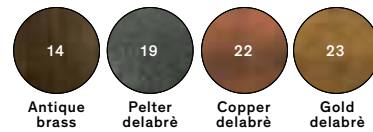

TIDE™

WALL

TYPE:

PROJECT NAME:

Tide L16W0

Light Source	LED
Power	34 Watt
Kelvin	2700, 3000
Lumen	3400
CRI	92

Matte Finish

Satin Finish

Metallic Finish

SPECIFICATION SHEET

ORDERING INFO

Model (Order Code)	Finish	LED	Voltage	Dimming
		<input type="radio"/> 2700K <input type="radio"/> 3000K	<input type="radio"/> 120V	<input type="radio"/> LTE (Leading/Trailing Edge Dim)