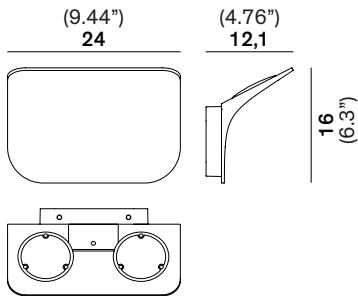

TIDE™

WALL

TYPE:

PROJECT NAME:

Tide L16W0

Light Source	LED
Power	34 Watt
Kelvin	2700, 3000
Lumen	3400
CRI	92

Matte Finish

Satin Finish

Metallic Finish

SPECIFICATION SHEET

ORDERING INFO

Model (Order Code)	Finish	LED	Voltage	Dimming
		<input type="radio"/> 2700K <input type="radio"/> 3000K	<input type="radio"/> 120V	<input type="radio"/> LTE (Leading/Trailing Edge Dim)

Fixture comes with a 4" backplate that mounts to a standard junction box.