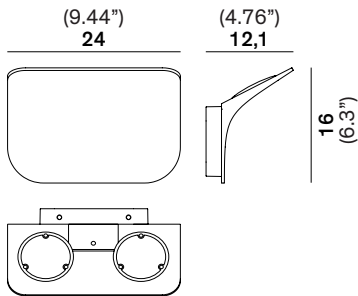

TIDE™

WALL

TYPE:

PROJECT NAME:

Tide L16W0

Light Source	LED
Power	34 Watt
Kelvin	2700, 3000
Lumen	3400
CRI	92

Matte Finish

White

Satin Finish

Graphite Silver Black Bronze Champagne

SPECIFICATION SHEET

ORDERING INFO

Model (Order Code)	Finish	LED	Voltage	Dimming
		<input type="radio"/> 2700K <input type="radio"/> 3000K	<input type="radio"/> 120V	<input type="radio"/> LTE (Leading/Trailing Edge Dim)

Fixture comes with a 4" backplate that mounts to a standard junction box.

Luminart®

WWW.LUMINARTLIGHTING.COM
Last updated: 07/27/21