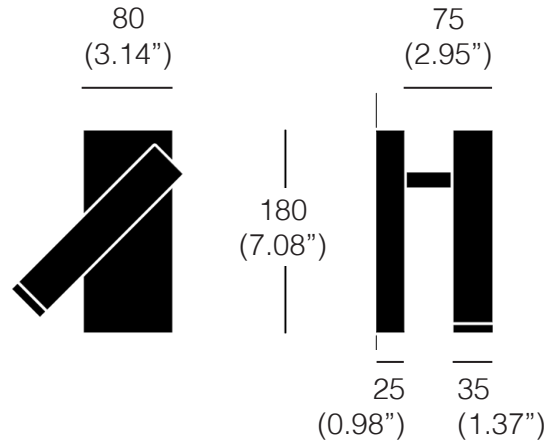

Finish options:

SPECIFICATION SHEET

ORDERING INFO

Model (Order Code)	Housing Finish	LED	Dimming Options
☐ L3815.2124 (with integral push dimmer)	☐ 001: Aluminum ☐ 002: Black ☐ 003: White ☐ 060: Snow White ☐ 006: Graphite	☐ 27: 2700K ☐ 30: 3000K ☐ 40: 4000K	☐ 120V (with integral push dimmer)