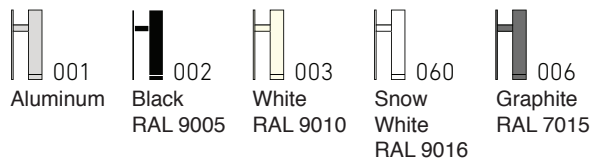

Finish options:

SPECIFICATION SHEET

ORDERING INFO

Model (Order Code)	Housing Finish	LED	Dimming Options
☐ L3815.2124 (with integral push dimmer)	☐ 001: Aluminum ☐ 002: Black ☐ 003: White ☐ 060: Snow White ☐ 006: Graphite	☐ 27: 2700K ☐ 30: 3000K ☐ 40: 4000K	☐ 120V (with integral push dimmer)