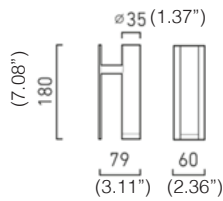

ORDERING INFO

Model	Finish	Output	LED	Voltage	Dimming
☐ L3815.2123 (with integral push dimmer)	<i>See below</i>	☐ LED 6.4W	☐ 27K (2700K) ☐ 30K (3000K) ☐ 40K (4000K)	☐ 120V	☐ 120V Remote Driver (with integral push dimmer)