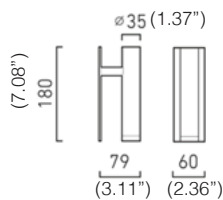

Installation Note:
Fixture includes 4" x 4" square backplate

ORDERING INFO

Model	Finish	Output	LED	Voltage	Dimming
☐ L3815.2106 (without switch)	<i>See below</i>	☐ LED 6.4W	☐ 27K (2700K)	☐ 120V	☐ LTE (Leading/Trailing Edge Dim)
☐ L3815.2107 (with infrared switch)			☐ 30K (3000K)	☐ 277V	☐ 010V (0-10V)
			☐ 40K (4000K)