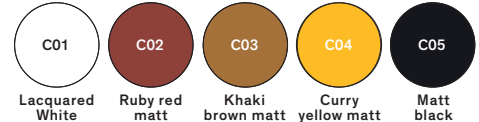

TOTEM & TABU™

CELLING/WALL

TYPE:

PROJECT NAME:

Light Source	MID POWER LED
Power	34W
LED	2700K, 3000K
Dimmer	LTE / 0-10V
Lumen	2600
CRI	90

Standard Finish

Satin Finish

Kerakoll Warm Finish

Metallic Finish

Lacquered Finish

ORDERING INFO

Model (Order Code)	Finish	LED	Driver Options
<input type="radio"/> L16TOTEMW1 34W	<input type="radio"/> See above	<input type="radio"/> 2700K <input type="radio"/> 3000K	<input type="radio"/> 120V Phase Dimming <input type="radio"/> 120V 0-10V Dimming <input type="radio"/> 277V 0-10V Dimming