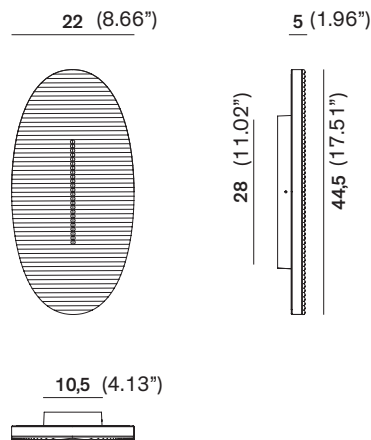

TOTEM & TABU™

CELLING/WALL

TYPE:

PROJECT NAME:

Light Source	MID POWER LED
Power	34W
LED	2700K, 3000K
Dimmer	LTE / 0-10V
Lumen	2600
CRI	90

Standard Finish

Satin Finish

Kerakoll Warm Finish

SPECIFICATION SHEET