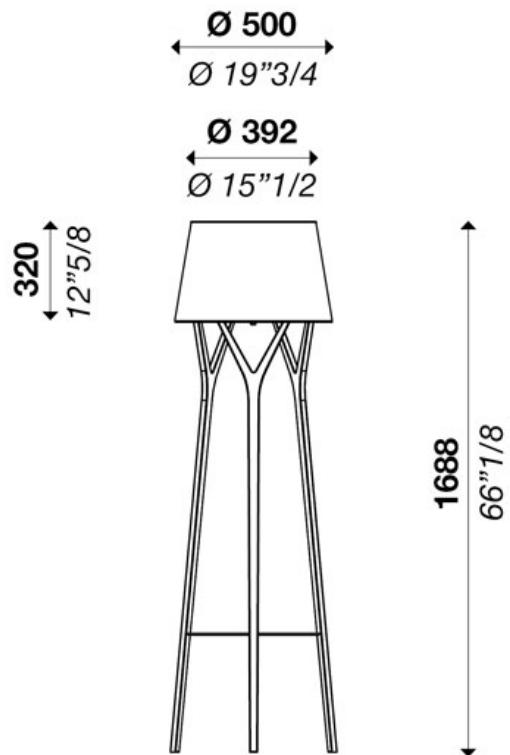

# TRE™

FLOOR 20W

TYPE:

PROJECT NAME:

Floor lamp with diffused light. Canaletto solid walnut wood structure. 100% cotton fabric lampshade black or ivory outside and white inside. Others colours or finish on request. LED bulb.

**Power input:** 1 x MAX 20W E26

**Light emission direction:** Diffused

**Materials:** Wood structure, fabric+polycarbonate lampshade

**Lampshade finish:** Black, ivory

**Light source:** LED bulb

**Degree of protection:** IP20

## ORDERING INFO

Model (Order Code)

L031740601A05603 20W (E26)

Structure Finish

Black

Ivory

**Luminart®**

WWW.LUMINARTLIGHTING.COM