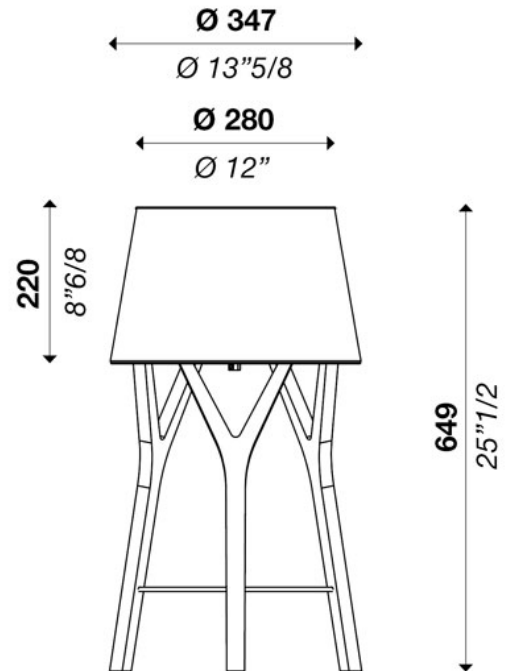

**Power input:** 1 x MAX 20W E26

**Light emission direction:** Diffused

**Materials:** Wood structure, fabric+polycarbonate lampshade

**Lampshade finish:** Black, ivory

**Light source:** LED bulb

**Degree of protection:** IP20

## ORDERING INFO

Model (Order Code)

L031740401A05603 20W (E26)

Structure Finish

Black

Ivory

**Luminart®**

WWW.LUMINARTLIGHTING.COM