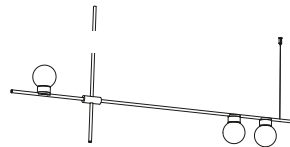

tribes globe H7 - 130cm

lamp type	G9LED (DIM TRIAC)
colour temp.	2700K, 3000K, 4000K
max. watt	3 x 5W
voltage	120V
lumen	3 x 600
class	2
gear	-
length	1400 mm (55.11")
width	55 mm (2.16")
height	1300 mm (51.18")

order code

white	T98SP7HWLG9
black	T98SP7HZLG9
white / gold	T98SP7HWLLBG9
black / gold	T98SP7HZLLBG9