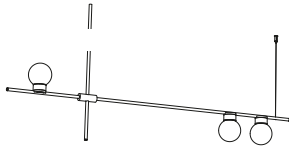

tribes globe H5 - 110cm

lamp type	LED (DIM TRIAC)
colour temp.	2700K
max. watt	3 x 6W
voltage	120V
lumen	3 x 600
class	2
gear	-
length	1400 mm (55.11")
width	55 mm (2.16")
height	1100 mm (43.3")

order code

white	T98SP5DWLCA
black	T98SP5DZLCA
white / gold	T98SP5DWLLBCA
black / gold	T98SP5DZLLBCA