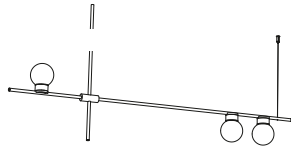

SPECIFICATION SHEET

TRIBES GLOBE G9 LED

SUSPENSION

TYPE:

PROJECT NAME:

tribes globe H1 - 60cm

| | |
|--------------|----------------------------|
| lamp type | G9LED (DIM TRIAC) |
| colour temp. | 2700K, 3000K, 4000K |
| max. watt | 3 x 5W |
| voltage | 120V |
| lumen | 3 x 600 |
| class | 2 |
| gear | - |
| length | 1400 mm (55.11") |
| width | 55 mm (2.16") |
| height | 600 mm (23.62") |