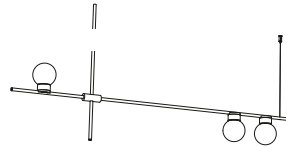

tribes globe H7 - 130cm

lamp type	LED (DIM TRIAC)
colour temp.	2700K
max. watt	3 x 6W
voltage	120V
lumen	3 x 600
class	2
gear	-
length	1400 mm (55.11")
width	55 mm (2.16")
height	1300 mm (51.18")

order code

white	T98SP7DWLCA
black	T98SP7DZLCA
white / gold	T98SP7DWLLBCA
black / gold	T98SP7DZLLBCA