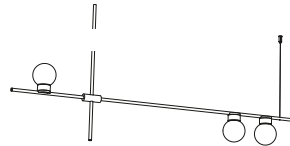

tribes globe H3 - 80cm

lamp type	G9LED (DIM TRIAC)
colour temp.	2700K, 3000K, 4000K
max. watt	3 x 5W
voltage	120V
lumen	3 x 600
class	2
gear	-
length	1400 mm (55.11")
width	55 mm (2.16")
height	800 mm (31.49")

order code

white	T98SP3HWLG9
black	T98SP3HZLG9
white / gold	T98SP3HWLLBG9
black / gold	T98SP3HZLLBG9