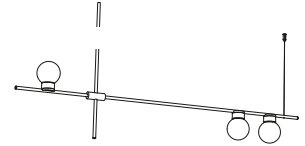

tribes globe H4 - 100cm

lamp type	LED (DIM TRIAC)
colour temp.	2700K
max. watt	3 x 6W
voltage	120V
lumen	3 x 600
class	2
gear	-
length	1400 mm (55.11")
width	55 mm (2.16")
height	1000 mm (39.37")

order code

white	T98SP4DWLCA
black	T98SP4DZLCA
white / gold	T98SP4DWLLBCA
black / gold	T98SP4DZLLBCA