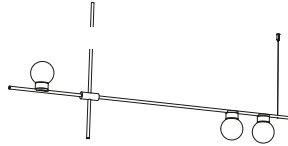

tribes globe H2 - 70cm

lamp type	LED (DIM TRIAC)
colour temp.	2700K
max. watt	3 x 6W
voltage	120V
lumen	3 x 600
class	2
gear	-
length	1400 mm (55.11")
width	55 mm (2.16")
height	700 mm (27.55")

order code

white	T98SP2DWLCA
black	T98SP2DZLCA
white / gold	T98SP2DWLLBCA
black / gold	T98SP2DZLLBCA