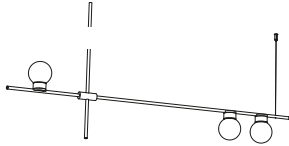

277V 0-10V Dimming

Installation note: Fixture comes with a 4" backplate that mounts to a standard junction box

SPECIFICATION SHEET

TRIBES GLOBE CC LED

SUSPENSION

TYPE:

PROJECT NAME:

tribes globe H1 - 60cm