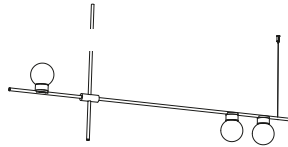

tribes globe H6 - 120cm

lamp type	LED (DIM TRIAC)
colour temp.	2700K
max. watt	3 x 6W
voltage	120V
lumen	3 x 600
class	2
gear	-
length	1400 mm (55.11")
width	55 mm (2.16")
height	1200 mm (47.24")

order code

white	T98SP6DWLCA
black	T98SP6DZLCA
white / gold	T98SP6DWLLBCA
black / gold	T98SP6DZLLBCA