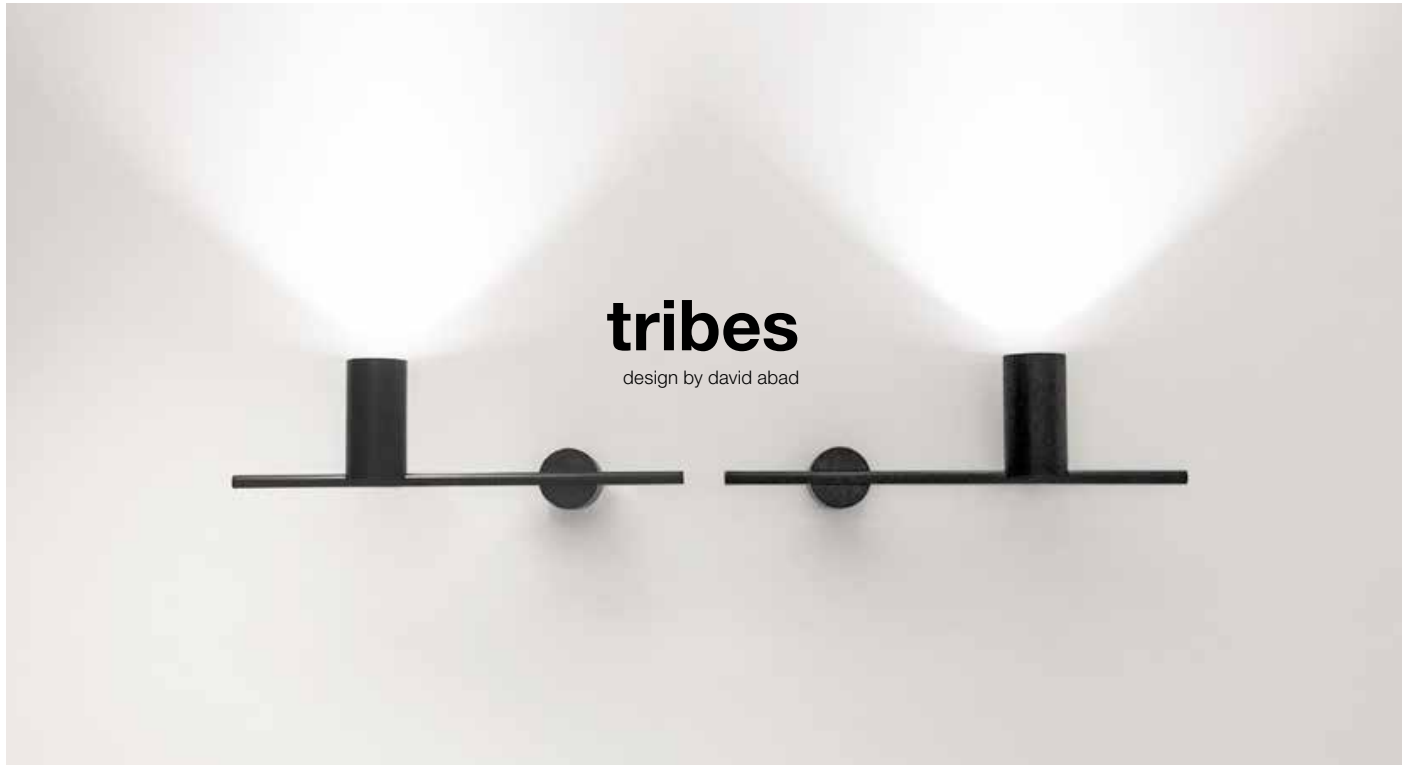

TRIBES™

WALL

TYPE:

PROJECT NAME:

tribes wall L up

tribes wall R up

tribes wall L down

tribes wall R down

lamp type	retrofit LED
fitting	GU10
max. watt	10W
voltage	120V
class	1
length	400 mm (15.74")
width	88 mm (3.46")
height	136 mm (5.35")

order code

white	L30T98A1HWL
black	L30T98A1HZL
white / gold	L30T98A1HWLLB
black / gold	L30T98A1HZLLB

lamp type	retrofit LED
fitting	GU10
max. watt	10W
voltage	120V
class	1
length	400 mm (15.74")
width	88 mm (3.46")
height	136 mm (5.35")

order code

white	L30T98A2HWL
black	L30T98A2HZL
white / gold	L30T98A2HWLLB
black / gold	L30T98A2HZLLB

lamp type	retrofit LED
fitting	GU10
max. watt	10W
voltage	120V
class	1
length	400 mm (15.74")
width	88 mm (3.46")
height	136 mm (5.35")

order code

white	L30T98A3HWL
black	L30T98A3HZL
white / gold	L30T98A3HWLLB
black / gold	L30T98A3HZLLB

lamp type	retrofit LED
fitting	GU10
max. watt	10W
voltage	120V
class	1
length	400 mm (15.74")
width	88 mm (3.46")
height	136 mm (5.35")

order code

white	L30T98A4HWL
black	L30T98A4HZL
white / gold	L30T98A4HWLLB
black / gold	L30T98A4HZLLB

SPECIFICATION SHEET

Luminart®

WWW.LUMINARTLIGHTING.COM
Last updated: 02/24/20