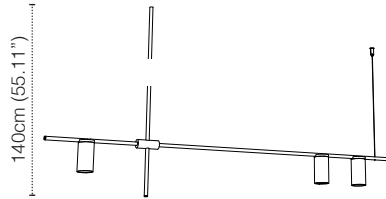

TRIBES LED DOWN HEIGHT 8 - 140CM

LAMP TYPE	LED
COLOUR TEMP.	2700K
WATTAGE	3x7W
VOLTAGE	350mA
LUMEN	3 x 600
CLASS	2

ORDER CODE

BLACK	L30T98DP8DZL
WHITE	L30T98DP8DWL
BLACK/BRASS	L30T98DP8DZLLB
WHITE/BRASS	L30T98DP8DWLLB