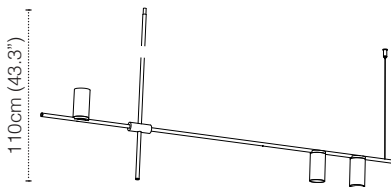

TRIBES GU10 HEIGHT 5 - 110CM

LAMP TYPE	RETROFIT LED
FITTING	GU10
WATTAGE	3x10W
VOLTAGE	120V
GEAR	-
CLASS	1

ORDER CODE

BLACK	L30T98P5HZL
WHITE	L30T98P5HWL
BLACK/BRASS	L30T98P5HZLLB
WHITE/BRASS	L30T98P5HWLLB