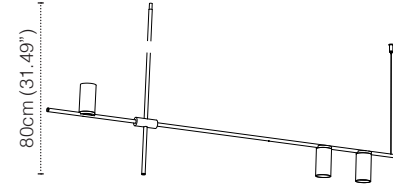

TRIBES LED HEIGHT 3 - 80CM

LAMP TYPE	LED
COLOUR TEMP.	2700K
WATTAGE	3x7W
VOLTAGE	350mA
LUMEN	3 x 600
CLASS	2

ORDER CODE

BLACK	L30T98P3DZL
WHITE	L30T98P3DWL
BLACK/BRASS	L30T98P3DZLLB
WHITE/BRASS	L30T98P3DWLLB