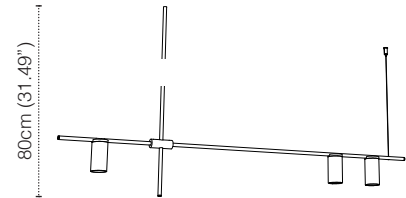

TRIBES LED DOWN HEIGHT 3 - 80CM

LAMP TYPE	LED
COLOUR TEMP.	2700K
WATTAGE	3x7W
VOLTAGE	350mA
LUMEN	3 x 600
CLASS	2

ORDER CODE

BLACK	L30T98DP3DZL
WHITE	L30T98DP3DWL
BLACK/BRASS	L30T98DP3DZLLB
WHITE/BRASS	L30T98DP3DWLLB