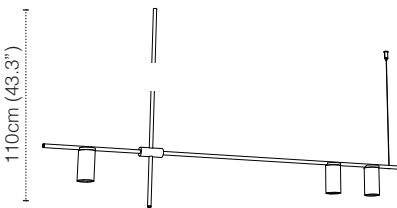

TRIBES GU10 DOWN HEIGHT 5 - 110CM

LAMP TYPE	RETROFIT LED
FITTING	GU10
WATTAGE	3x10W
VOLTAGE	120V
GEAR	-
CLASS	1

ORDER CODE

BLACK	L30T98DP5HZL
WHITE	L30T98DP5HWL
BLACK/BRASS	L30T98DP5HZLLB
WHITE/BRASS	L30T98DP5HWLLB