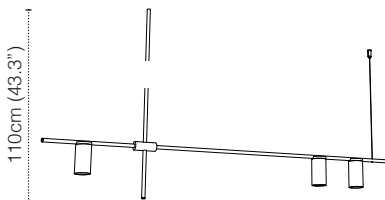

TRIBES LED DOWN HEIGHT 5 - 110CM

LAMP TYPE	LED
COLOUR TEMP.	2700K
WATTAGE	3x7W
VOLTAGE	350mA
LUMEN	3 x 600
CLASS	2

ORDER CODE

BLACK	L30T98DP5DZL
WHITE	L30T98DP5DWL
BLACK/BRASS	L30T98DP5DZLLB
WHITE/BRASS	L30T98DP5DWLLB