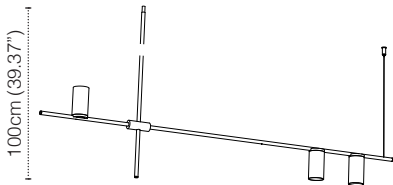

TRIBES LED HEIGHT 4 - 100CM

LAMP TYPE	LED
COLOUR TEMP.	2700K
WATTAGE	3x7W
VOLTAGE	350mA
LUMEN	3 x 600
CLASS	2

ORDER CODE

BLACK	L30T98P4DZL
WHITE	L30T98P4DWL
BLACK/BRASS	L30T98P4DZLLB
WHITE/BRASS	L30T98P4DWLLB