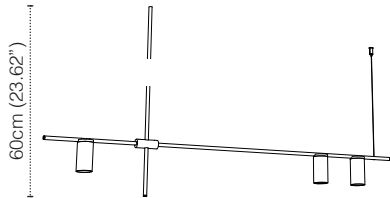

## Tribes LED Version Arms - Downlight Only

TRIBES LED DOWN HEIGHT 1 - 60CM

LAMP TYPE	LED
COLOUR TEMP.	2700K
WATTAGE	3x7W
VOLTAGE	350mA
LUMEN	3 x 600
CLASS	2

ORDER CODE

BLACK	L30T98DP1DZL
WHITE	L30T98DP1DWL
BLACK/BRASS	L30T98DP1DZLLB
WHITE/BRASS	L30T98DP1DWLLB