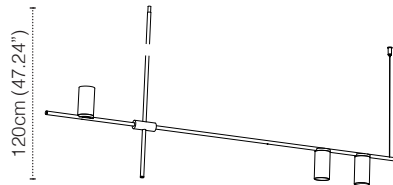

TRIBES LED HEIGHT 6 - 120CM

LAMP TYPE	LED
COLOUR TEMP.	2700K
WATTAGE	3x7W
VOLTAGE	350mA
LUMEN	3 x 600
CLASS	2

ORDER CODE

BLACK	L30T98P6DZL
WHITE	L30T98P6DWL
BLACK/BRASS	L30T98P6DZLLB
WHITE/BRASS	L30T98P6DWLLB

SPECIFICATION SHEET