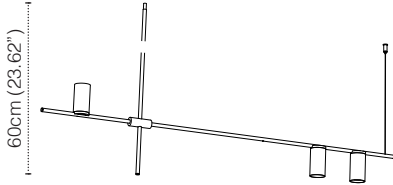

## Tribes LED Version Arms - Uplight + Downlight

TRIBES LED HEIGHT 1 - 60CM

LAMP TYPE	LED
COLOUR TEMP.	2700K
WATTAGE	3x7W
VOLTAGE	350mA
LUMEN	3 x 600
CLASS	2

ORDER CODE

BLACK	L30T98P1DZL
WHITE	L30T98P1DWL
BLACK/BRASS	L30T98P1DZLLB
WHITE/BRASS	L30T98P1DWLLB