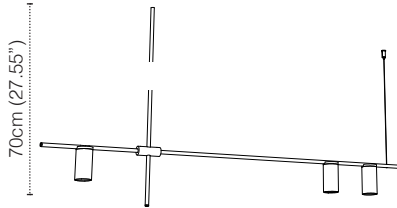

TRIBES GU10 DOWN HEIGHT 2 - 70CM

LAMP TYPE	RETROFIT LED
FITTING	GU10
WATTAGE	3x10W
VOLTAGE	120V
GEAR	-
CLASS	1

ORDER CODE

BLACK	L30T98DP2HZL
WHITE	L30T98DP2HWL
BLACK/BRASS	L30T98DP2HZLLB
WHITE/BRASS	L30T98DP2HWLLB