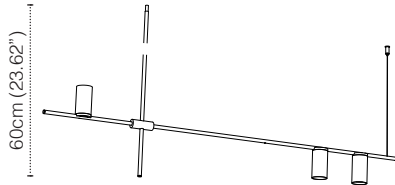

## Tribes GU10 Version Arms - Uplight + Downlight

TRIBES GU10 HEIGHT 1 - 60CM

LAMP TYPE	RETROFIT LED
FITTING	GU10
WATTAGE	3x10W
VOLTAGE	120V
GEAR	-
CLASS	1

ORDER CODE

BLACK	L30T98P1HZL
WHITE	L30T98P1HWL
BLACK/BRASS	L30T98P1HZLLB
WHITE/BRASS	L30T98P1HWLLB