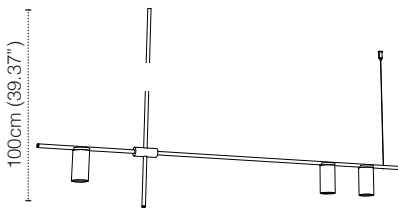

TRIBES GU10 DOWN HEIGHT 4 - 100CM

LAMP TYPE	RETROFIT LED
FITTING	GU10
WATTAGE	3x10W
VOLTAGE	120V
GEAR	-
CLASS	1

ORDER CODE

BLACK	L30T98DP4HZL
WHITE	L30T98DP4HWL
BLACK/BRASS	L30T98DP4HZLLB
WHITE/BRASS	L30T98DP4HWLLB