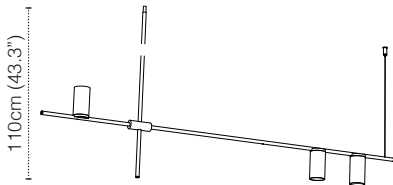

TRIBES LED HEIGHT 5 - 110CM

LAMP TYPE	LED
COLOUR TEMP.	2700K
WATTAGE	3x7W
VOLTAGE	350mA
LUMEN	3 x 600
CLASS	2

ORDER CODE

BLACK	L30T98P5DZL
WHITE	L30T98P5DWL
BLACK/BRASS	L30T98P5DZLLB
WHITE/BRASS	L30T98P5DWLLB