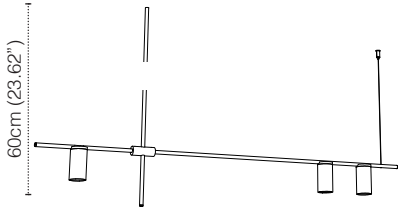

Tribes GU10 Version Arms - Downlight Only

TRIBES GU10 DOWN HEIGHT 1 - 60CM

LAMP TYPE	RETROFIT LED
FITTING	GU10
WATTAGE	3x10W
VOLTAGE	120V
GEAR	-
CLASS	1

ORDER CODE

BLACK	L30T98DP1HZL
WHITE	L30T98DP1HWL
BLACK/BRASS	L30T98DP1HZLLB
WHITE/BRASS	L30T98DP1HWLLB