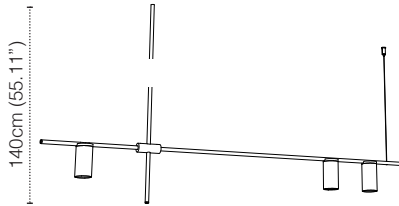

TRIBES GU10 DOWN HEIGHT 8 - 140CM

LAMP TYPE	RETROFIT LED
FITTING	GU10
WATTAGE	3x10W
VOLTAGE	120V
GEAR	-
CLASS	1

ORDER CODE

BLACK	L30T98DP8HZL
WHITE	L30T98DP8HWL
BLACK/BRASS	L30T98DP8HZLLB
WHITE/BRASS	L30T98DP8HWLLB