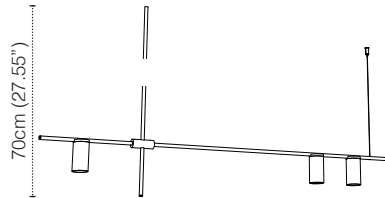

TRIBES LED DOWN HEIGHT 2 - 70CM

LAMP TYPE	LED
COLOUR TEMP.	2700K
WATTAGE	3x7W
VOLTAGE	350mA
LUMEN	3 x 600
CLASS	2

ORDER CODE

BLACK	L30T98DP2DZL
WHITE	L30T98DP2DWL
BLACK/BRASS	L30T98DP2DZLLB
WHITE/BRASS	L30T98DP2DWLLB