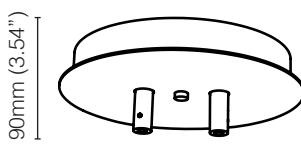

TRIBES LED BASE 2

Ø280mm (Ø11.02")

ORDER CODE

BLACK L30T98H3DZL

WHITE L30T98H3DWL