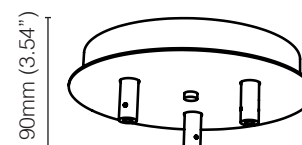

TRIBES LED BASE 3

Ø280mm (Ø11.02")

ORDER CODE

BLACK L30T98H2DZL

WHITE L30T98H2DWL

SPECIFICATION SHEET

ORDERING INFO FOR TRIBES LED VERSION

Base (Order Code)

Arms (Order Codes)

Order up to 3 arms depending on base

Voltage & Dimming Options

- ☐ 120V Phase Dimming
- ☐ 120V 0-10V Dimming
- ☐ 277V 0-10V Dimming