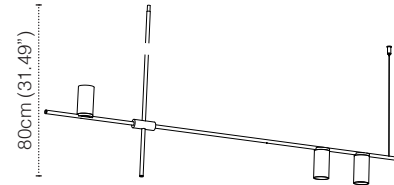

TRIBES GU10 HEIGHT 3 - 80CM

LAMP TYPE	RETROFIT LED
FITTING	GU10
WATTAGE	3x10W
VOLTAGE	120V
GEAR	-
CLASS	1

ORDER CODE

BLACK	L30T98P3HZL
WHITE	L30T98P3HWL
BLACK/BRASS	L30T98P3HZLLB
WHITE/BRASS	L30T98P3HWLLB