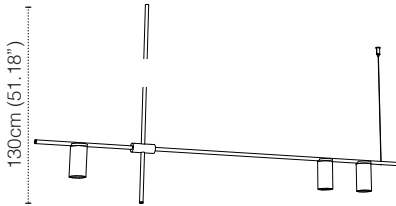

TRIBES™ GU10

SUSPENSION

TYPE:

PROJECT NAME:

Tribes GU10 Version Arms - Downlight Only

TRIBES GU10 DOWN HEIGHT 7 - 130CM

LAMP TYPE	RETROFIT LED
FITTING	GU10
WATTAGE	3x10W
VOLTAGE	120V
GEAR	-
CLASS	1

ORDER CODE

BLACK	L30T98DP7HZL
WHITE	L30T98DP7HWL
BLACK/BRASS	L30T98DP7HZLLB
WHITE/BRASS	L30T98DP7HWLLB