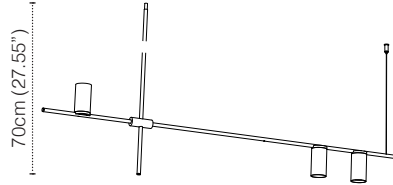

TRIBES LED HEIGHT 2 - 70CM

LAMP TYPE	LED
COLOUR TEMP.	2700K
WATTAGE	3x7W
VOLTAGE	350mA
LUMEN	3 x 600
CLASS	2

ORDER CODE

BLACK	L30T98P2DZL
WHITE	L30T98P2DWL
BLACK/BRASS	L30T98P2DZLLB
WHITE/BRASS	L30T98P2DWLLB