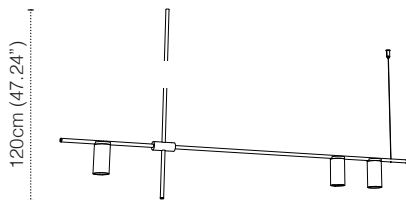

TRIBES LED DOWN HEIGHT 6 - 120CM

LAMP TYPE	LED
COLOUR TEMP.	2700K
WATTAGE	3x7W
VOLTAGE	350mA
LUMEN	3 x 600
CLASS	2

ORDER CODE

BLACK	L30T98DP6DZL
WHITE	L30T98DP6DWL
BLACK/BRASS	L30T98DP6DZLLB
WHITE/BRASS	L30T98DP6DWLLB

SPECIFICATION SHEET