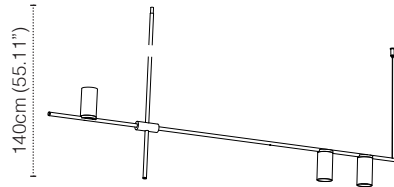

TRIBES GU10 HEIGHT 8 - 140CM

LAMP TYPE	RETROFIT LED
FITTING	GU10
WATTAGE	3x10W
VOLTAGE	120V
GEAR	-
CLASS	1

ORDER CODE

BLACK	L30T98P8HZL
WHITE	L30T98P8HWL
BLACK/BRASS	L30T98P8HZLLB
WHITE/BRASS	L30T98P8HWLLB