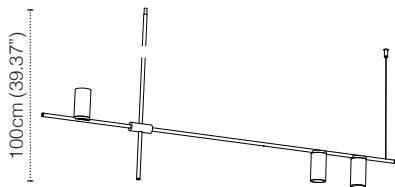

TRIBES GU10 HEIGHT 4 - 100CM

LAMP TYPE	RETROFIT LED
FITTING	GU10
WATTAGE	3x10W
VOLTAGE	120V
GEAR	-
CLASS	1

ORDER CODE

BLACK	L30T98P4HZL
WHITE	L30T98P4HWL
BLACK/BRASS	L30T98P4HZLLB
WHITE/BRASS	L30T98P4HWLLB