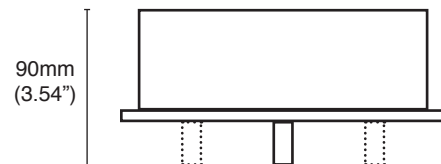

TRIBES™ GU10

SUSPENSION

TYPE:

PROJECT NAME:

Tribes Suspension GU10 Version Bases

To order Tribes Suspension, first select a base: they support 1, 2, and 3 arms respectively. Then select arms depending on the base you choose. See the following pages for arms.

Note that when selecting arms for the 2-arm and 3-arm base, you must select arms with different heights; the arms must be staggered to fit on the base.

Side view of base