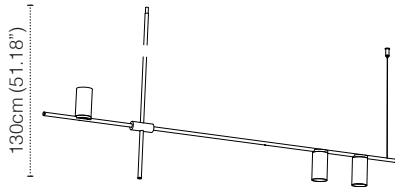

TRIBES™ GU10

SUSPENSION

TYPE:

PROJECT NAME:

Tribes GU10 Version Arms - Uplight + Downlight

TRIBES GU10 HEIGHT 7 - 130CM

LAMP TYPE	RETROFIT LED
FITTING	GU10
WATTAGE	3x10W
VOLTAGE	120V
GEAR	-
CLASS	1

ORDER CODE

BLACK	L30T98P7HZL
WHITE	L30T98P7HWL
BLACK/BRASS	L30T98P7HZLLB
WHITE/BRASS	L30T98P7HWLLB