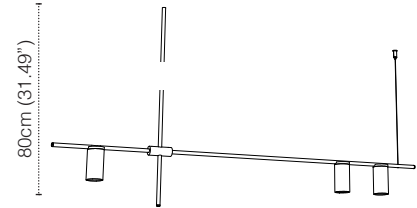

TRIBES GU10 DOWN HEIGHT 3 - 80CM

LAMP TYPE	RETROFIT LED
FITTING	GU10
WATTAGE	3x10W
VOLTAGE	120V
GEAR	-
CLASS	1

ORDER CODE

BLACK	L30T98DP3HZL
WHITE	L30T98DP3HWL
BLACK/BRASS	L30T98DP3HZLLB
WHITE/BRASS	L30T98DP3HWLLB