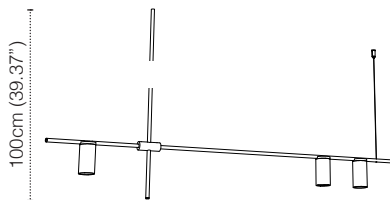

TRIBES LED DOWN HEIGHT 4 - 100CM

LAMP TYPE	LED
COLOUR TEMP.	2700K
WATTAGE	3x7W
VOLTAGE	350mA
LUMEN	3 x 600
CLASS	2

ORDER CODE

BLACK	L30T98DP4DZL
WHITE	L30T98DP4DWL
BLACK/BRASS	L30T98DP4DZLLB
WHITE/BRASS	L30T98DP4DWLLB