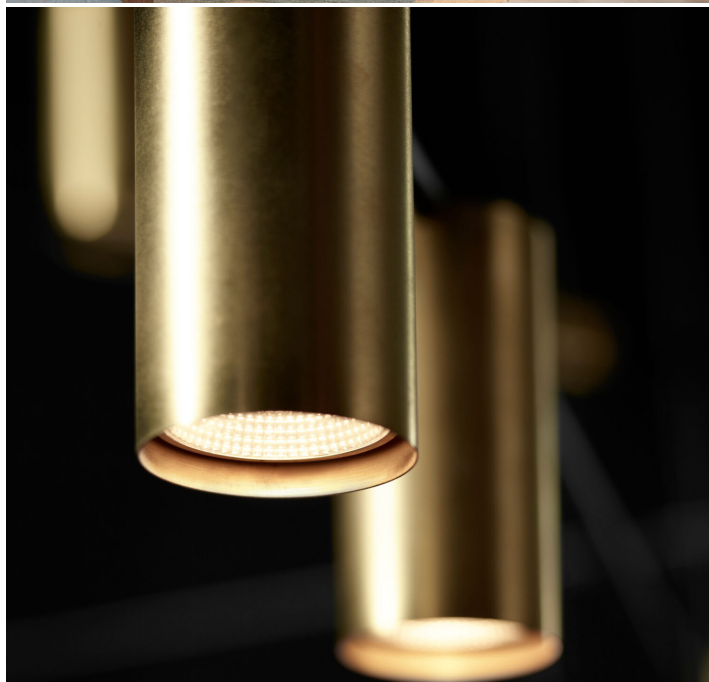

TRIBES™

SUSPENSION

TYPE:

PROJECT NAME:

SPECIFICATION SHEET

tribes

design by david abad

Tribes is inspired by the 'Calumet' ceremonial pipes that are smoked by the indigenous tribes of North America. Tribes is a family of pendant luminaries with a very graphic and minimalist design and is equipped with two direct and one indirect LED spot modules. Tribes can create a unique and dynamic atmosphere. It is manufactured in two versions; individual with a clean graphic image and the triple version with a marked personality that creates a chandelier effect, which fits perfectly in the most contemporary spaces as well as classic or vintage interiors.

Table of Contents

LED Version - Page 3

GU10 Version - Page 8