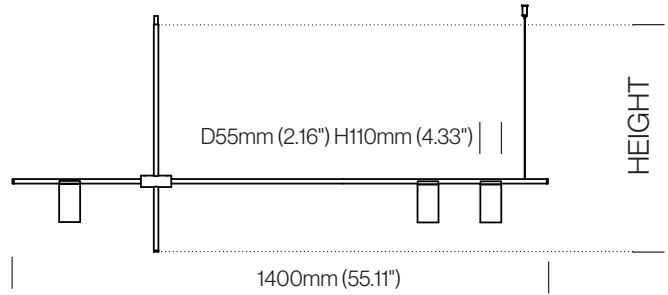

### Table of Contents

LED Version - Page 3

GU10 Version - Page 8

Technical Drawings

Uplight+Downlight Version

Downlight Only Version

### TRIBES LED BASE 2

Ø280mm (Ø11.02")