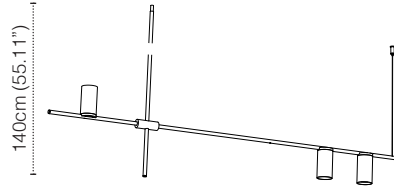

TRIBES LED HEIGHT 8 - 140CM

LAMP TYPE	LED
COLOUR TEMP.	2700K
WATTAGE	3x7W
VOLTAGE	350mA
LUMEN	3 x 600
CLASS	2

ORDER CODE

BLACK	L30T98P8DZL
WHITE	L30T98P8DWL
BLACK/BRASS	L30T98P8DZLLB
WHITE/BRASS	L30T98P8DWLLB