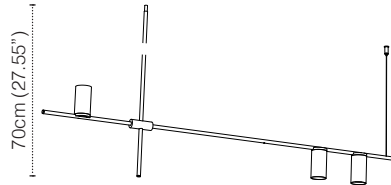

TRIBES GU10 HEIGHT 2 - 70CM

LAMP TYPE	RETROFIT LED
FITTING	GU10
WATTAGE	3x10W
VOLTAGE	120V
GEAR	-
CLASS	1

ORDER CODE

BLACK	L30T98P2HZL
WHITE	L30T98P2HWL
BLACK/BRASS	L30T98P2HZLLB
WHITE/BRASS	L30T98P2HWLLB