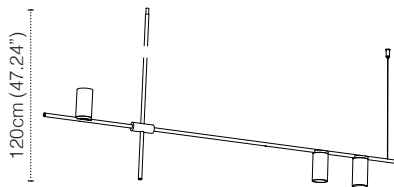

TRIBES GU10 HEIGHT 6 - 120CM

LAMP TYPE	RETROFIT LED
FITTING	GU10
WATTAGE	3x10W
VOLTAGE	120V
GEAR	-
CLASS	1

ORDER CODE

BLACK	L30T98P6HZL
WHITE	L30T98P6HWL
BLACK/BRASS	L30T98P6HZLLB
WHITE/BRASS	L30T98P6HWLLB