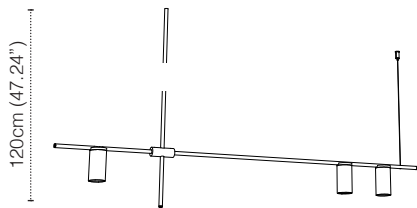

TRIBES GU10 DOWN HEIGHT 6 - 120CM

LAMP TYPE	RETROFIT LED
FITTING	GU10
WATTAGE	3x10W
VOLTAGE	120V
GEAR	-
CLASS	1

ORDER CODE

BLACK	L30T98DP6HZL
WHITE	L30T98DP6HWL
BLACK/BRASS	L30T98DP6HZLLB
WHITE/BRASS	L30T98DP6HWLLB