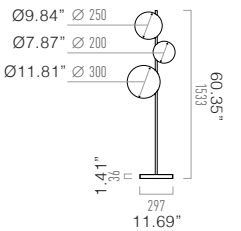

FINISHES:

- 002 Black
- 003 White
- 060 Snow White
- 006 Graphite
- 101 Gray

	INDEX	SOURCE / OUTPUT	LUMINOUS FLUX	ANGLE	LIGHT COLOUR
TRIO F A 2700	L3828.7101.996.	3 x LED 6 W	3 x 634 lm	>90°	2700 K CRI≥95
TRIO F A 3000	L3828.7101.997.	3 x LED 6 W	3 x 634 lm	>90°	3000 K CRI≥95
TRIO F A 4000	L3828.7101.998.	3 x LED 6 W	3 x 677 lm	>90°	4000 K CRI≥95