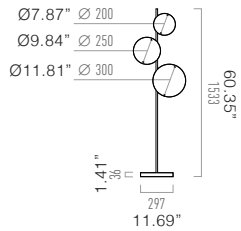

FINISHES:

- 002 Black
- 003 White
- 060 Snow White
- 006 Graphite
- 101 Gray

	INDEX	SOURCE / OUTPUT	LUMINOUS FLUX	ANGLE	LIGHT COLOUR
TRIO F A 2700	L3828.7101.996.	3 x LED 6 W	3 x 634 lm	>90°	2700 K CRI≥95
TRIO F A 3000	L3828.7101.997.	3 x LED 6 W	3 x 634 lm	>90°	3000 K CRI≥95
TRIO F A 4000	L3828.7101.998.	3 x LED 6 W	3 x 677 lm	>90°	4000 K CRI≥95