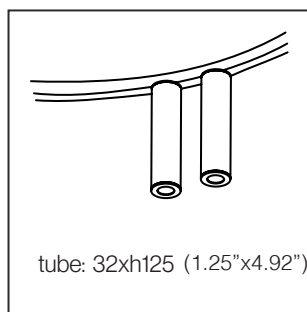

WWW.LUMINARTLIGHTING.COM

DIMENSIONS

Twins is available in three sizes of rings with an additional choice of three sizes of LED tubes.

Ring 475: Diameter of 475mm (18.7")

Tube S: 32mm x 75mm height (1.25" x 2.95")

Ring 675: Diameter of 675mm (26.6")

Tube M: 32mm x 125mm height (1.25" x 4.92")

Ring 875: Diameter of 875mm (34.5")

Tube L: 32mm x 185mm height (1.25" x 7.28")

The height (thickness) of the rings is 12mm (0.47")

cable:
2500 mm
(98.5")

Tube S

Tube M

Tube L

TWINS™

SUSPENSION

TYPE:

PROJECT NAME: