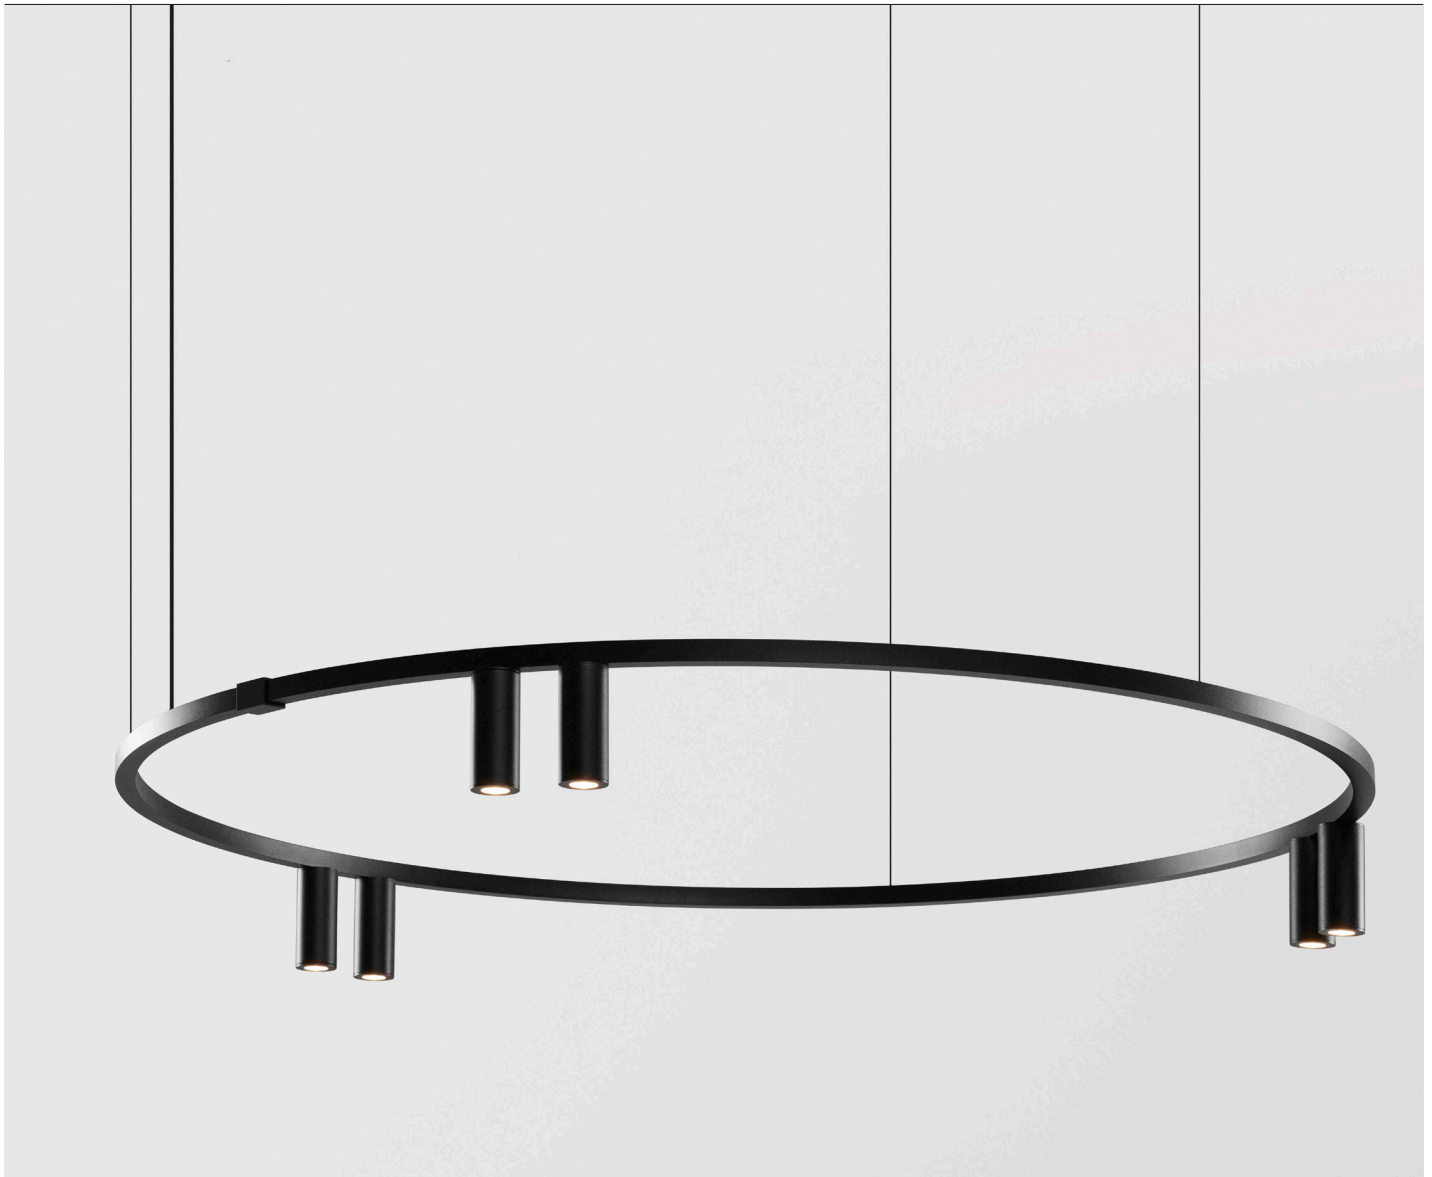

TWINS™

SUSPENSION

TYPE:

PROJECT NAME:

SPECIFICATION SHEET

TWINS

DESIGNED BY GLENN MARYS

Luminart®

WWW.LUMINARTLIGHTING.COM

DIMENSIONS

Twins is available in three sizes of rings with an additional choice of three sizes of LED tubes.

Ring 475: Diameter of 475mm (18.7")

Tube S: 32mm x 75mm height (1.25" x 2.95")

Ring 675: Diameter of 675mm (26.6")

Tube M: 32mm x 125mm height (1.25" x 4.92")

Ring 875: Diameter of 875mm (34.5")

Tube L: 32mm x 185mm height (1.25" x 7.28")

The height (thickness) of the rings is 12mm (0.47")

cable:
2500 mm
(98.5")

Tube S

Tube M

Tube L

TWINS™

SUSPENSION

TYPE:

PROJECT NAME: