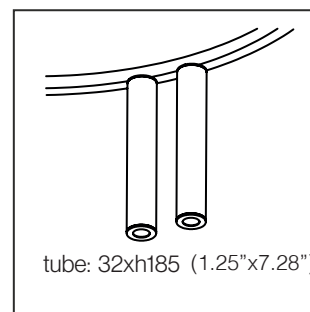

WWW.LUMINARTLIGHTING.COM

DIMENSIONS

Twins is available in three sizes of rings with an additional choice of three sizes of LED tubes.

Ring 475: Diameter of 475mm (18.7")

Tube S: 32mm x 75mm height (1.25" x 2.95")

Ring 675: Diameter of 675mm (26.6")

Tube M: 32mm x 125mm height (1.25" x 4.92")

Ring 875: Diameter of 875mm (34.5")

Tube L: 32mm x 185mm height (1.25" x 7.28")

The height (thickness) of the rings is 12mm (0.47")

cable:
2500 mm
(98.5")

Tube S

Tube M

Tube L

TWINS™

SUSPENSION

TYPE:

PROJECT NAME: