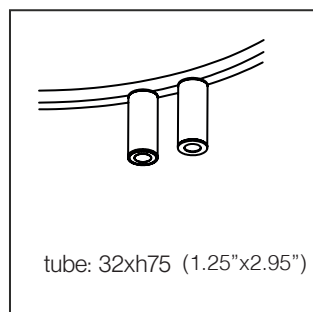

WWW.LUMINARTLIGHTING.COM

DIMENSIONS

Twins is available in three sizes of rings with an additional choice of three sizes of LED tubes.

Ring 475: Diameter of 475mm (18.7")

Tube S: 32mm x 75mm height (1.25" x 2.95")

Ring 675: Diameter of 675mm (26.6")

Tube M: 32mm x 125mm height (1.25" x 4.92")

Ring 875: Diameter of 875mm (34.5")

Tube L: 32mm x 185mm height (1.25" x 7.28")

The height (thickness) of the rings is 12mm (0.47")

cable:
2500 mm
(98.5")

Tube S

Tube M

Tube L

TWINS™

SUSPENSION

TYPE:

PROJECT NAME: