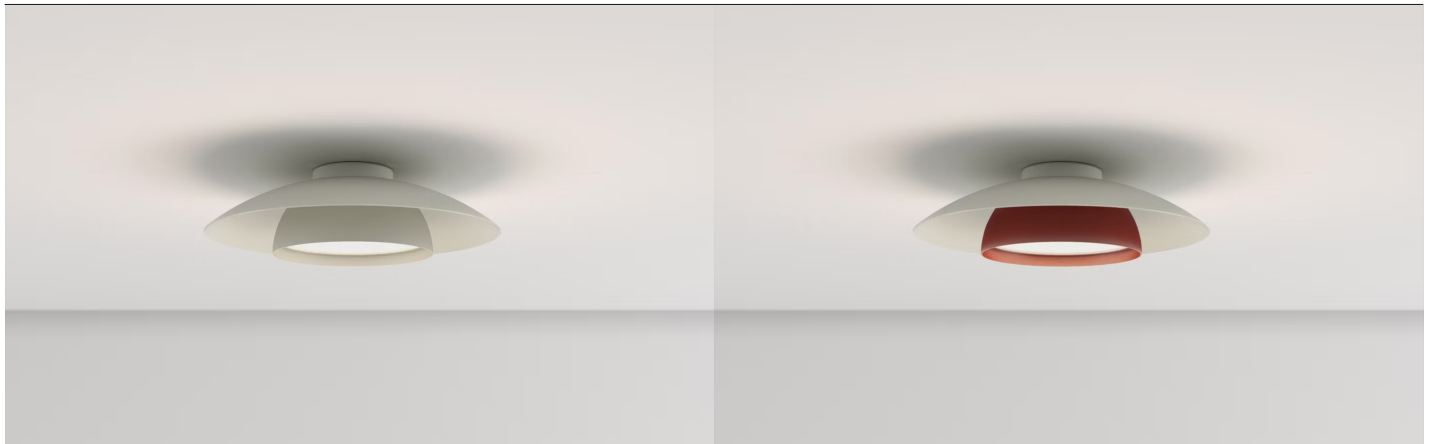

TYRIUS™ DOWN 350

CEILING

TYPE:

PROJECT NAME:

Technical information

Index Protection	IP20
Driver	Included
CRI	90
Temperature	2700K/3000K/4000K
Lifetime	50.000h
Technology	LED
Guarantee	5 years
Voltage	120V
Step McAdam:	3-SDCM
Flicker:	Flicker Free

L6531420-
Tyrius Down 350

ø350 mm (13.77")

ø190 mm (7.48")

97 mm (3.81")

Model

	Interior Cup Finish	Exterior Cup Finish	CRI/Temp.	Led
L6531420	M Grey Blue (RAL 5008)	M Grey Blue	H 927	3 2150lm / 21W
	J Cement Grey (RAL 7033)	J Cement Grey	E 930	
	E Silk Grey (RAL 7044)	E Silk Grey	F 940	
	S Red Oxide (RAL 3009)	S Red Oxide		

SPECIFICATION SHEET

ORDERING INFO

Model (Order Code)	Interior Finish	Exterior Finish	LED Temp	Driver Options
	☐ Grey Blue	☐ Grey Blue	☐ 2700K	☐ 120V Phase Dimming
	☐ Cement Grey	☐ Cement Grey	☐ 3000K	☐ 120V 0-10V Dimming
	☐ Silk Grey	☐ Silk Grey	☐ 4000K	☐ 277V 0-10V Dimming
	☐ Red Oxide	☐ Red Oxide		

Luminart®

WWW.LUMINARTLIGHTING.COM