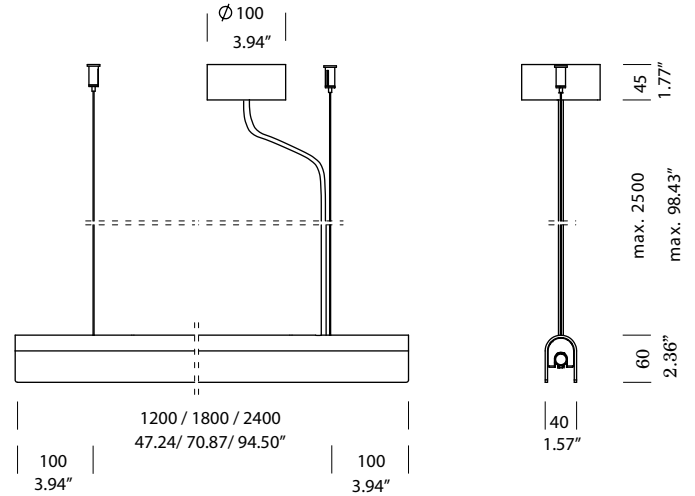

U-LIGHT™

SUSPENSION

TYPE:

PROJECT NAME:

U-light 1200

white painted
black painted
Colour temp: 3000K

T85H2FWLLED
T85H2FZLLED
Lumens: 1400

U-light 1800

white painted
black painted
Colour temp: 3000K

T85H3FWLLED
T85H3FZLLED
Lumens: 1920

U-light 2400

white painted
black painted
Colour temp: 3000K

T85H4FWLLED
T85H4FZLLED
Lumens: 2680

ORDERING INFO

Model (Order Code)

Voltage

Dimming

Please note:

- ☐ 120V
- ☐ 277V

- ☐ LTE (Leading/Trailing Edge Dim)
- ☐ 010V (0-10V)

277V is only compatible with 0-10V dimming

Installation note: Comes with a 4" backplate that mounts to a standard junction box

SPECIFICATION SHEET

Luminart®

WWW.LUMINARTLIGHTING.COM
Last updated: 02/24/20