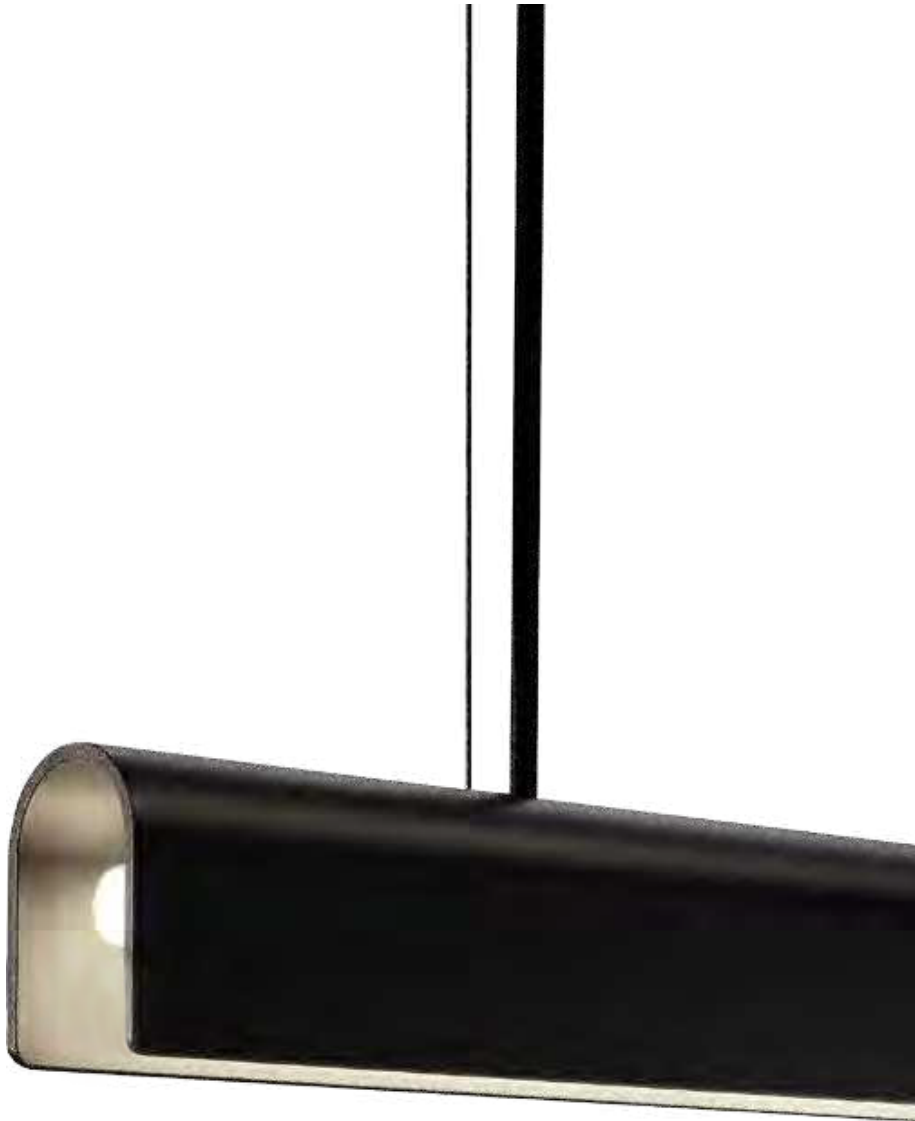

U-LIGHT™

SUSPENSION

TYPE:

PROJECT NAME:

design by Alain Monnens

SPECIFICATION SHEET

U-light is a pendant luminaire with a 'flat' and linear though at the same time a soft and natural design. The U-light pendant is ideal for the work environment but fits equally well at home or in any other setting. U-light is available in various colours and lengths (1200, 1800 and 2400mm).

Luminart®

WWW.LUMINARTLIGHTING.COM
Last updated: 02/24/20

U-LIGHT™

SUSPENSION

TYPE:

PROJECT NAME:

U-light 1200

white painted
black painted
Colour temp: 3000K

Installation note: Comes with a 4" backplate that mounts to a standard junction box

SPECIFICATION SHEET

Luminart®

WWW.LUMINARTLIGHTING.COM
Last updated: 02/24/20