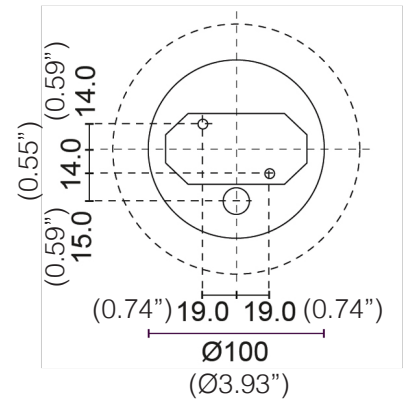

UP & DOWN™

CEILING

TYPE:

PROJECT NAME:

FIXTURE SPECIFICATIONS

ASSEMBLY / USAGE

Ceiling installation

PROTECTION

IP 66 - IK 08

BODY

Die-cast aluminum

SCREEN

Tempered extra-clear glass 6mm (0.23") with silk-screen printing

SEALS

Closed-cell EPDM rubber

SCREWS

Stainless steel A2

PAINT / FINISHING

Anti-corrosive UV stabilised polyester powder

ELECTRICAL SPECIFICATIONS

POWER SUPPLY

120-277Vac 50/60Hz

DRIVER

Built-in

POWER MODULE LED

15W

ABSORBED POWER

17W

SOURCE

LED COB

APPARENT EFFICIENCY

76 %

INSULATION CLASS

I

CRI

>80

STEP MACADAM

3

LIFE TIME TM-21

L80B10 50000h

PHOTOBIOLOGICAL RISK

RG1

COLORS

00
PURE
WHITE RAL
9016

01
BLACK RAL
9005

10
WHITE RAL
9010

24
BRONZE

25
RUST

30
ANTHRACITE
E

35
SLATE
GREY

40
GREY RAL
9006

SPECIFICATION SHEET

Luminart®

WWW.LUMINARTLIGHTING.COM