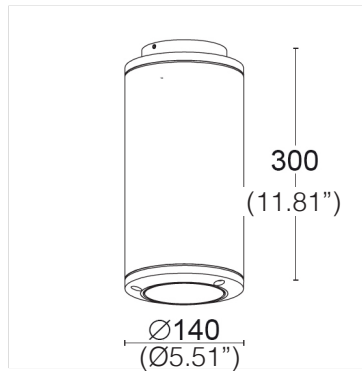

UP & DOWN™

CEILING

TYPE:

PROJECT NAME:

FIXTURE SPECIFICATIONS

ASSEMBLY / USAGE

Ceiling installation

PROTECTION

IP 66 - IK 08

BODY

Die-cast aluminum

SCREEN

Tempered extra-clear glass 6mm (0.23") with silk-screen printing

SEALS

Closed-cell EPDM rubber

SCREWS

Stainless steel A2

PAINT / FINISHING

Anti-corrosive UV stabilised polyester powder

ELECTRICAL SPECIFICATIONS

POWER SUPPLY

120-277Vac 50/60Hz

DRIVER

Built-in

POWER MODULE LED

15W

ABSORBED POWER

17W

SOURCE

LED COB

APPARENT EFFICIENCY

76 %

INSULATION CLASS

I

CRI

>80

STEP MACADAM

3

LIFE TIME TM-21

L80B10 50000h

PHOTOBIOLOGICAL RISK

RG1

COLORS

00
PURE
WHITE RAL
9016

01
BLACK RAL
9005

10
WHITE RAL
9010

24
BRONZE

25
RUST

30
ANTHRACITE
E

35
SLATE
GREY

40
GREY RAL
9006

SPECIFICATION SHEET

Luminart®

WWW.LUMINARTLIGHTING.COM